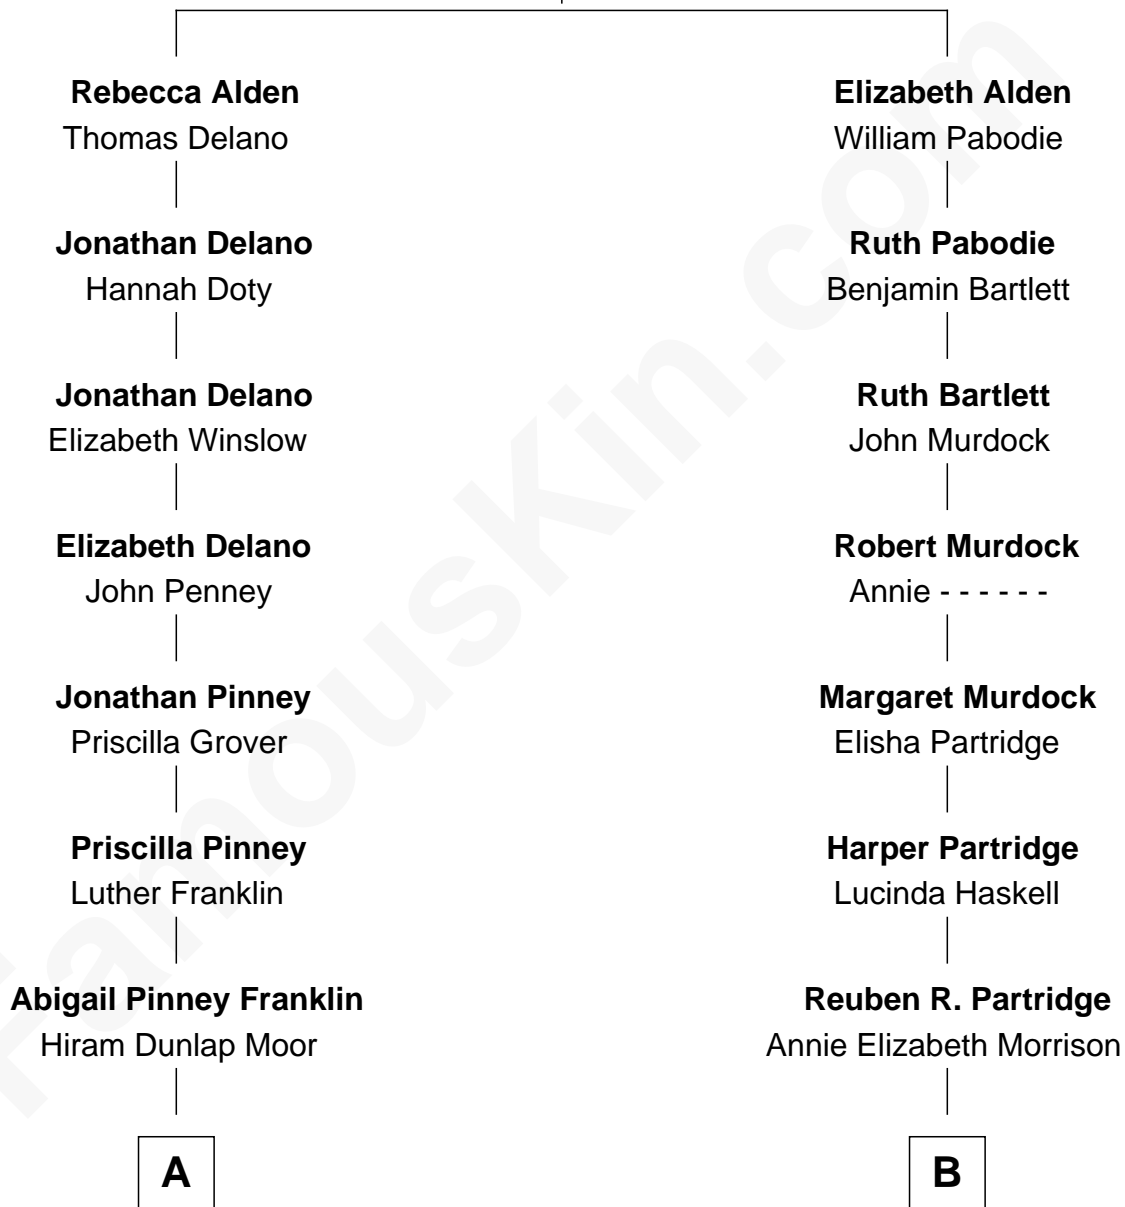

# FamousKin.com Relationship Chart of

**Calvin Coolidge**

*30th U.S. President*

8th cousin 2 times removed of

**Diane Brewster**

*TV and Movie Actress*

**John Alden**  
Priscilla Mullins

**A**

**Victoria Josephine Moor**  
Col. John Calvin Coolidge

**Calvin Coolidge**  
*30th U.S. President*

**B**

**Jennie M. Partridge**  
William B. Sloane

**Grace Anna Sloane**  
Reginald Raymond Brewster

**Phillip Sloane Brewster**  
Geraldine Craddock

**Diane Brewster**  
*TV and Movie Actress*

FamousKin.com