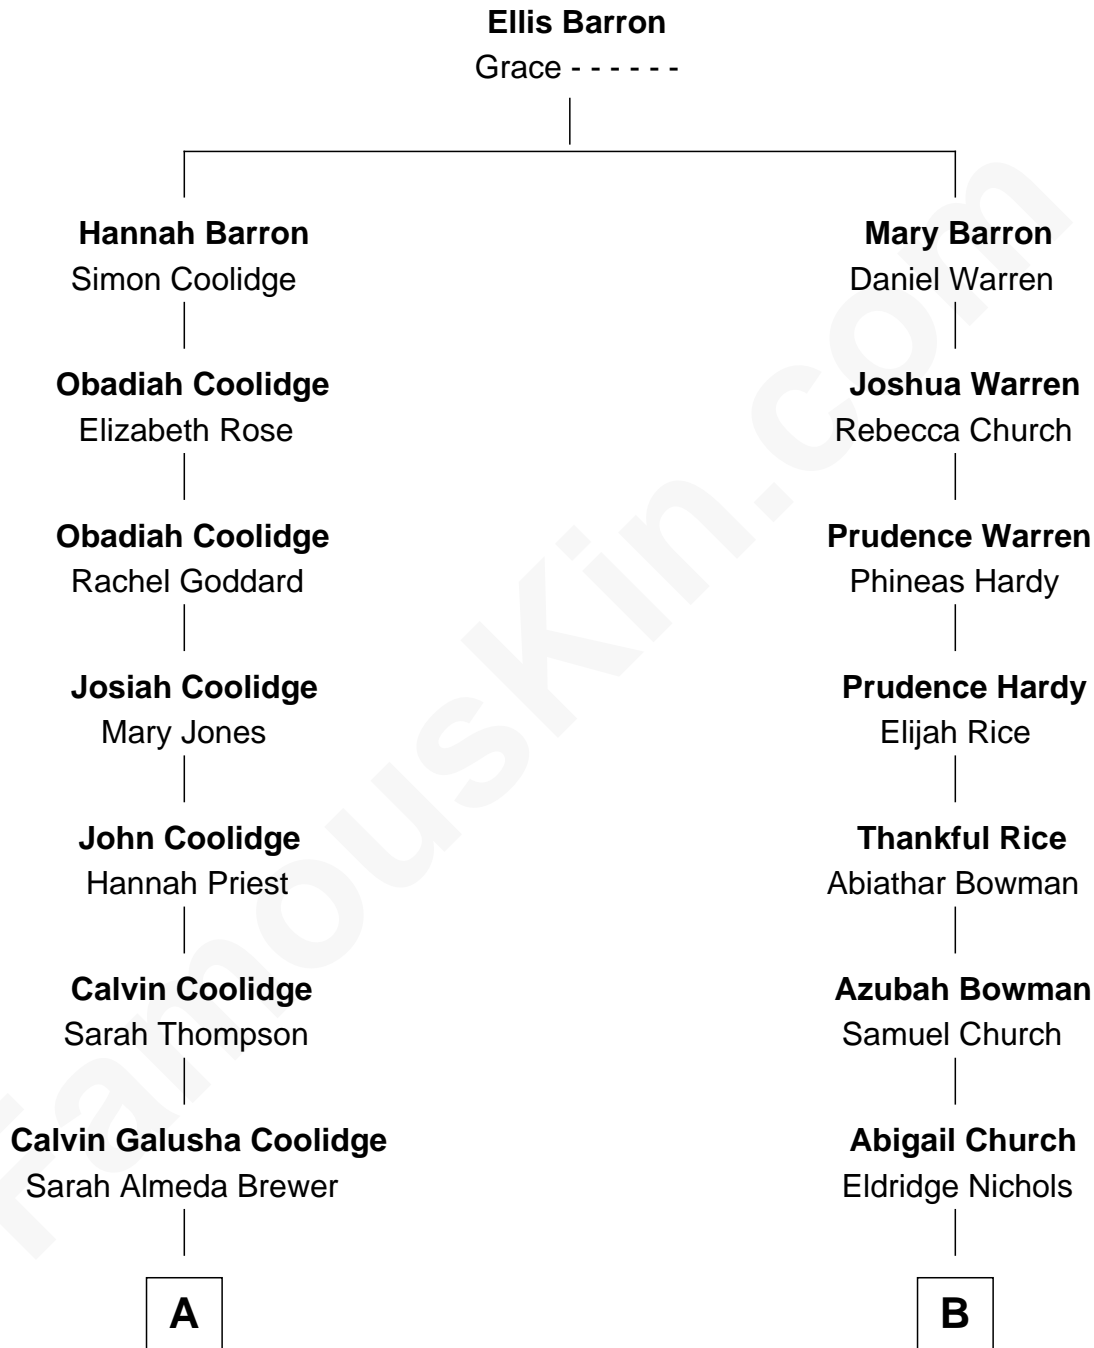

FamousKin.com Relationship Chart of

Calvin Coolidge

30th U.S. President

8th cousin 5 times removed of

Taylor Lautner

TV and Movie Actor

A

Col. John Calvin Coolidge

Victoria Josephine Moor

Calvin Coolidge

30th U.S. President

B

George Nichols

Louise Harriett Randall

Wayland Albert Nichols

Fannie Blanche Sisco