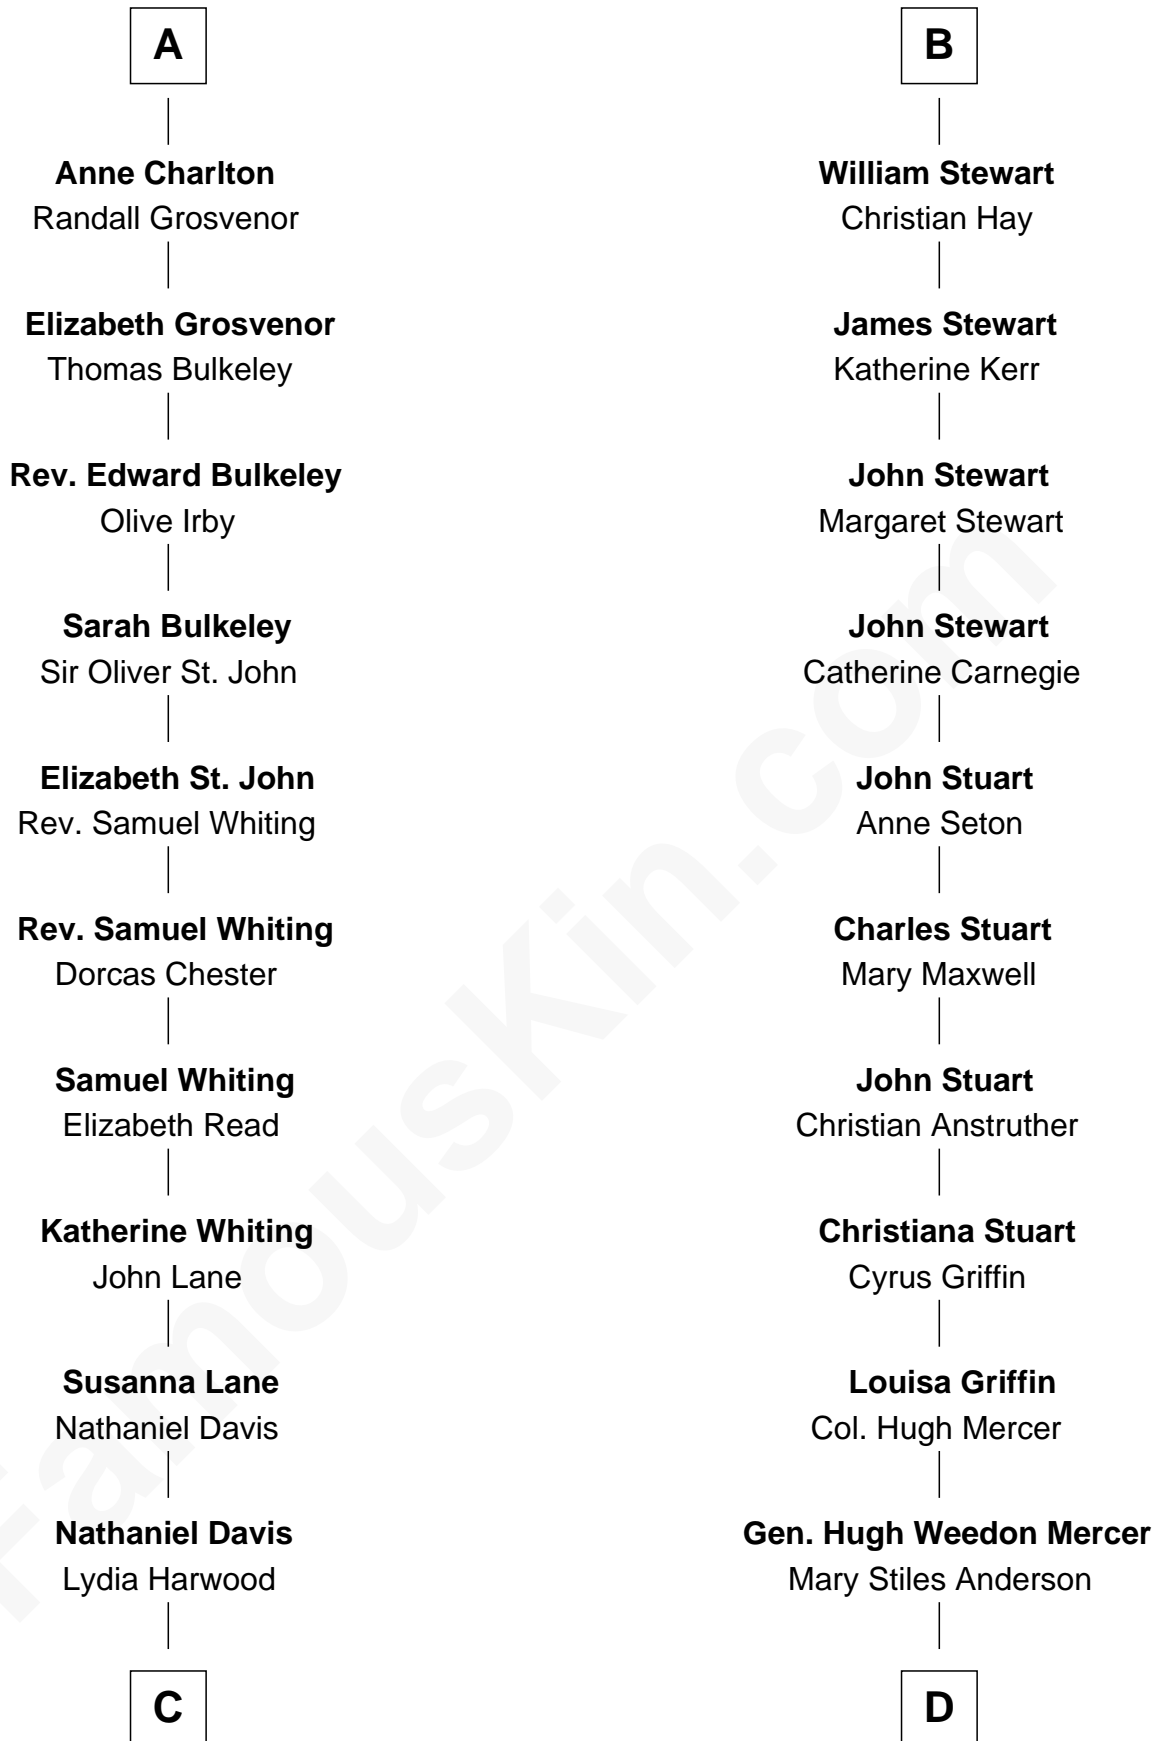

FamousKin.com
Relationship Chart of
Calvin Coolidge
30th U.S. President

19th cousin 1 time removed of

Johnny Mercer
Songwriter and Co-Founder of Capitol Records

C

Mary Davis
John Dunlap Moor

Hiram Dunlap Moor
Abigail Pinney Franklin

Victoria Josephine Moor
Col. John Calvin Coolidge

Calvin Coolidge
30th U.S. President

D

George Anderson Mercer
Nanny Maury Herndon

George Anderson Mercer
Lillian Elizabeth Ciucevich

Johnny Mercer
Co-Founder of Capitol Records