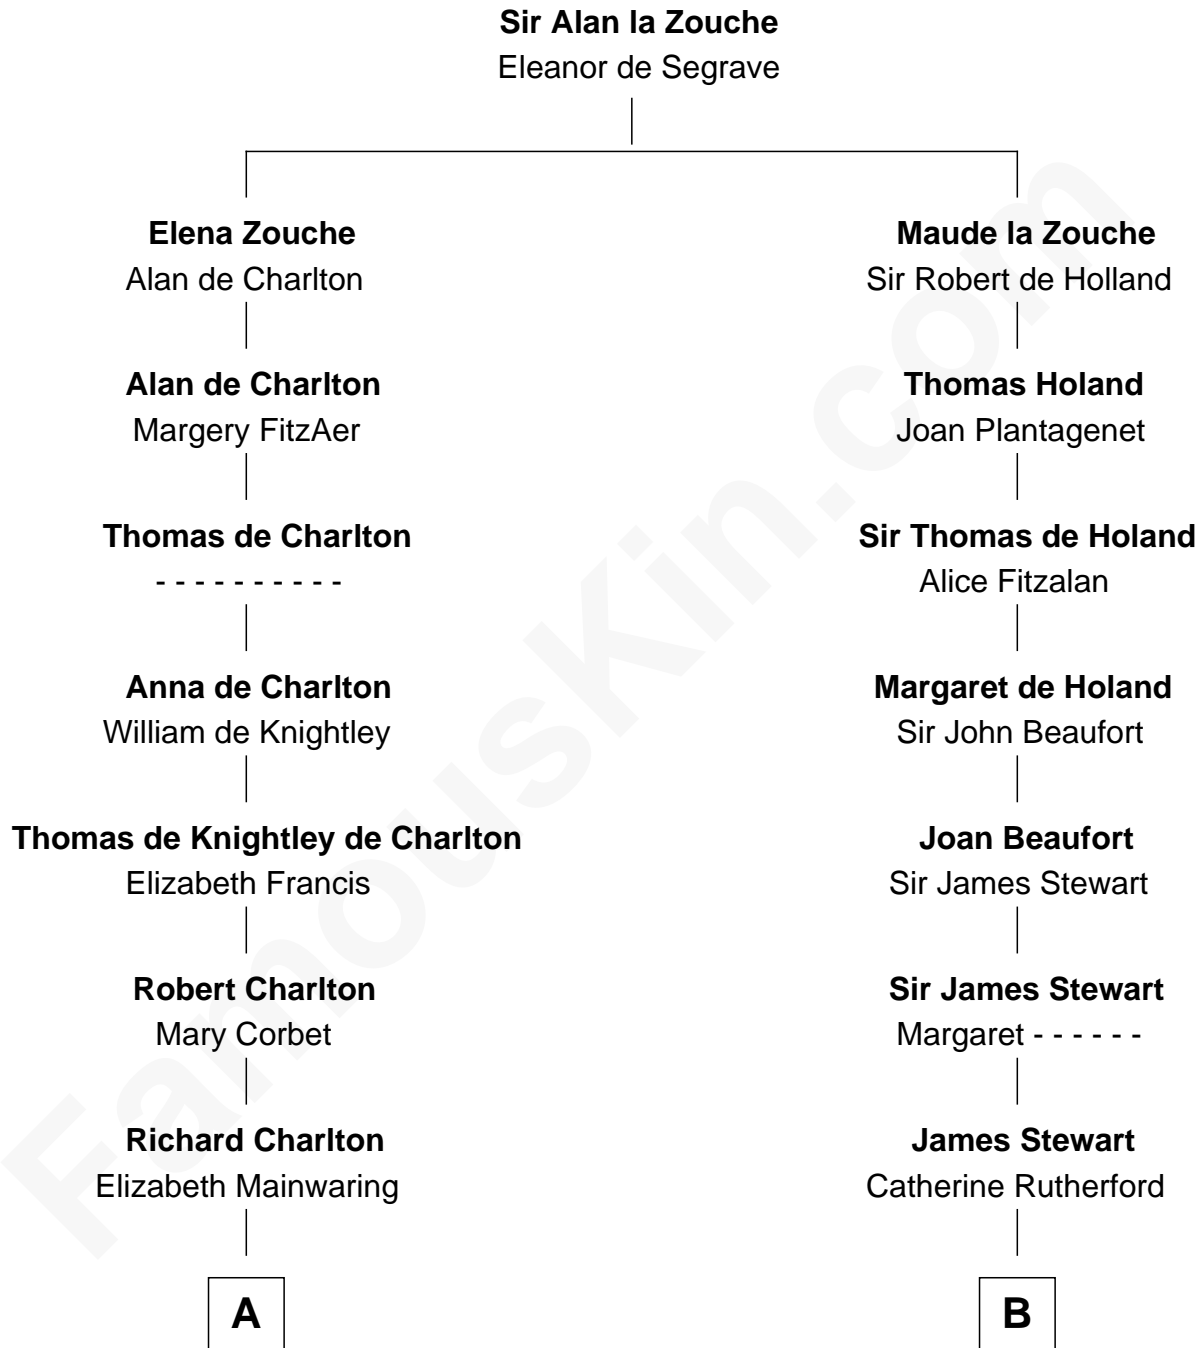

FamousKin.com
Relationship Chart of
Calvin Coolidge
30th U.S. President

19th cousin 1 time removed of

Johnny Mercer
Songwriter and Co-Founder of Capitol Records

C

Mary Davis
John Dunlap Moor

Hiram Dunlap Moor
Abigail Pinney Franklin

Victoria Josephine Moor
Col. John Calvin Coolidge

Calvin Coolidge
30th U.S. President

D

George Anderson Mercer
Nanny Maury Herndon

George Anderson Mercer
Lillian Elizabeth Ciucevich

Johnny Mercer
Co-Founder of Capitol Records