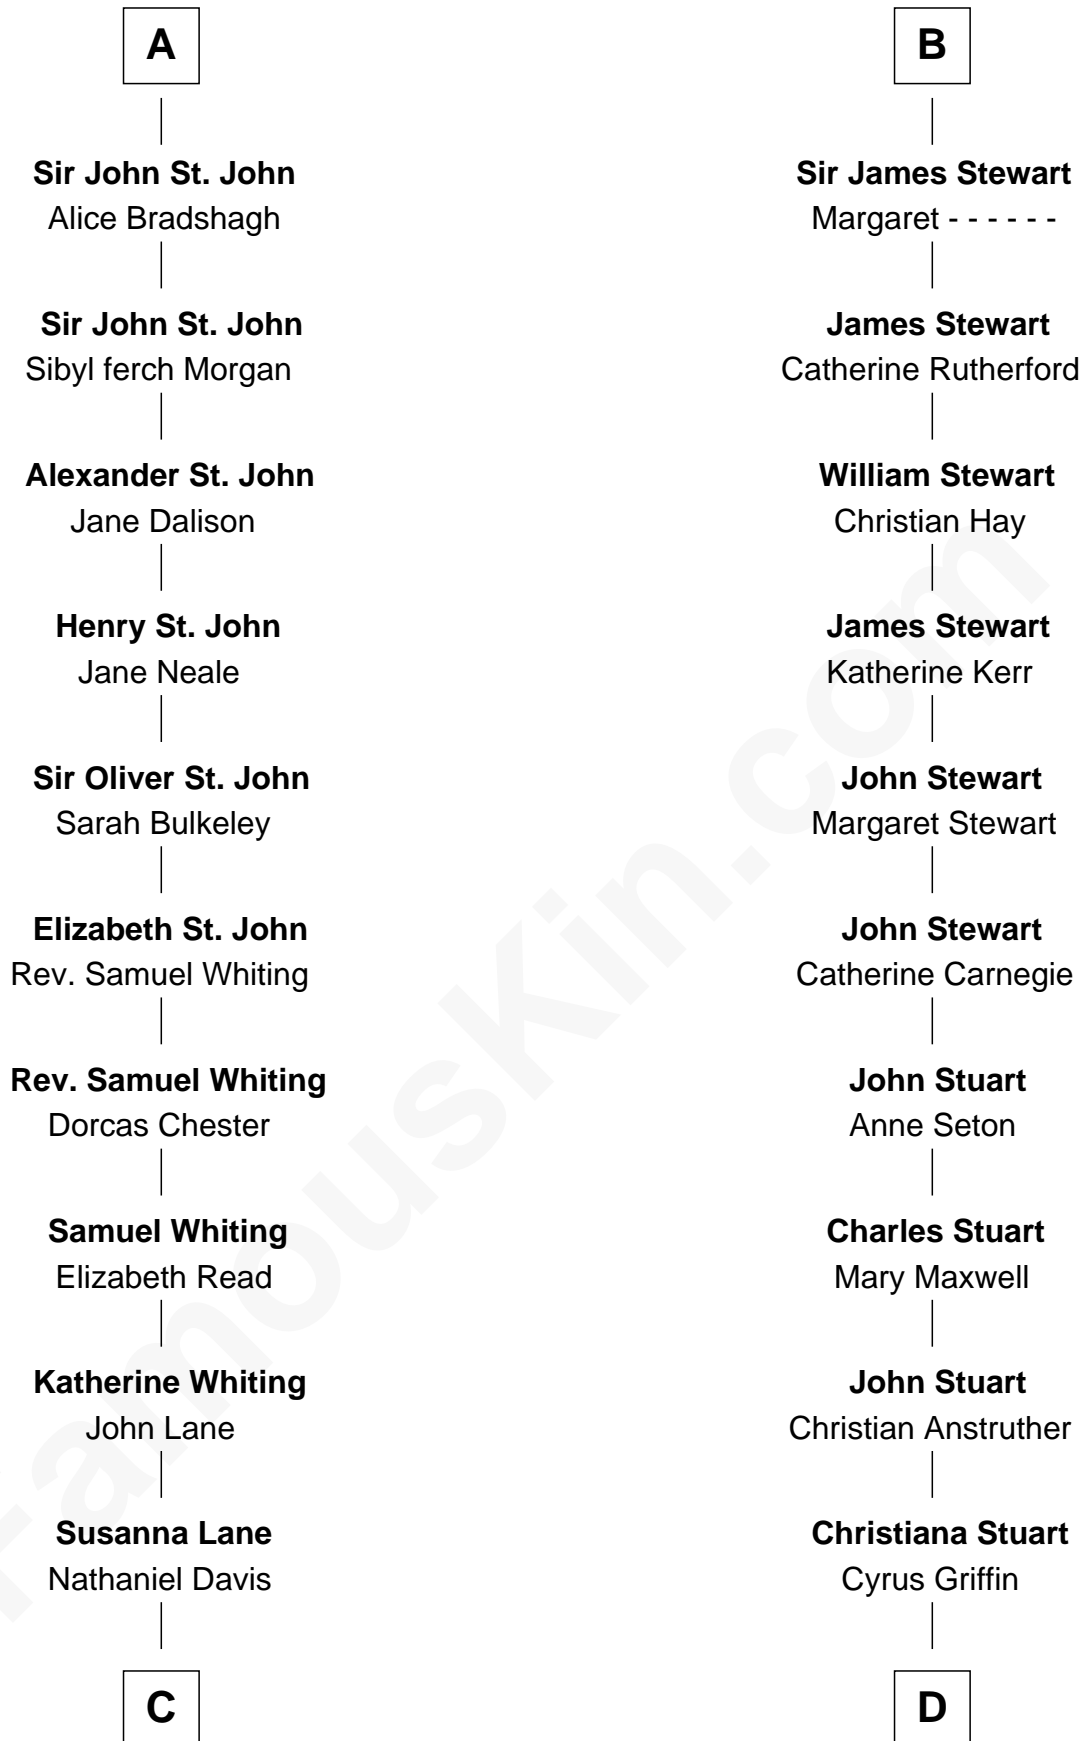

# FamousKin.com Relationship Chart of

**Calvin Coolidge**

*30th U.S. President*

21st cousin of

**Johnny Mercer**

*Songwriter and Co-Founder of Capitol Records*

**C**

**Nathaniel Davis**

Lydia Harwood

**Mary Davis**

John Dunlap Moor

**Hiram Dunlap Moor**

Abigail Pinney Franklin

**Victoria Josephine Moor**

Col. John Calvin Coolidge

**Calvin Coolidge**

*30th U.S. President*

**D**

**Louisa Griffin**

Col. Hugh Mercer

**Gen. Hugh Weedon Mercer**

Mary Stiles Anderson

**George Anderson Mercer**

Nanny Maury Herndon