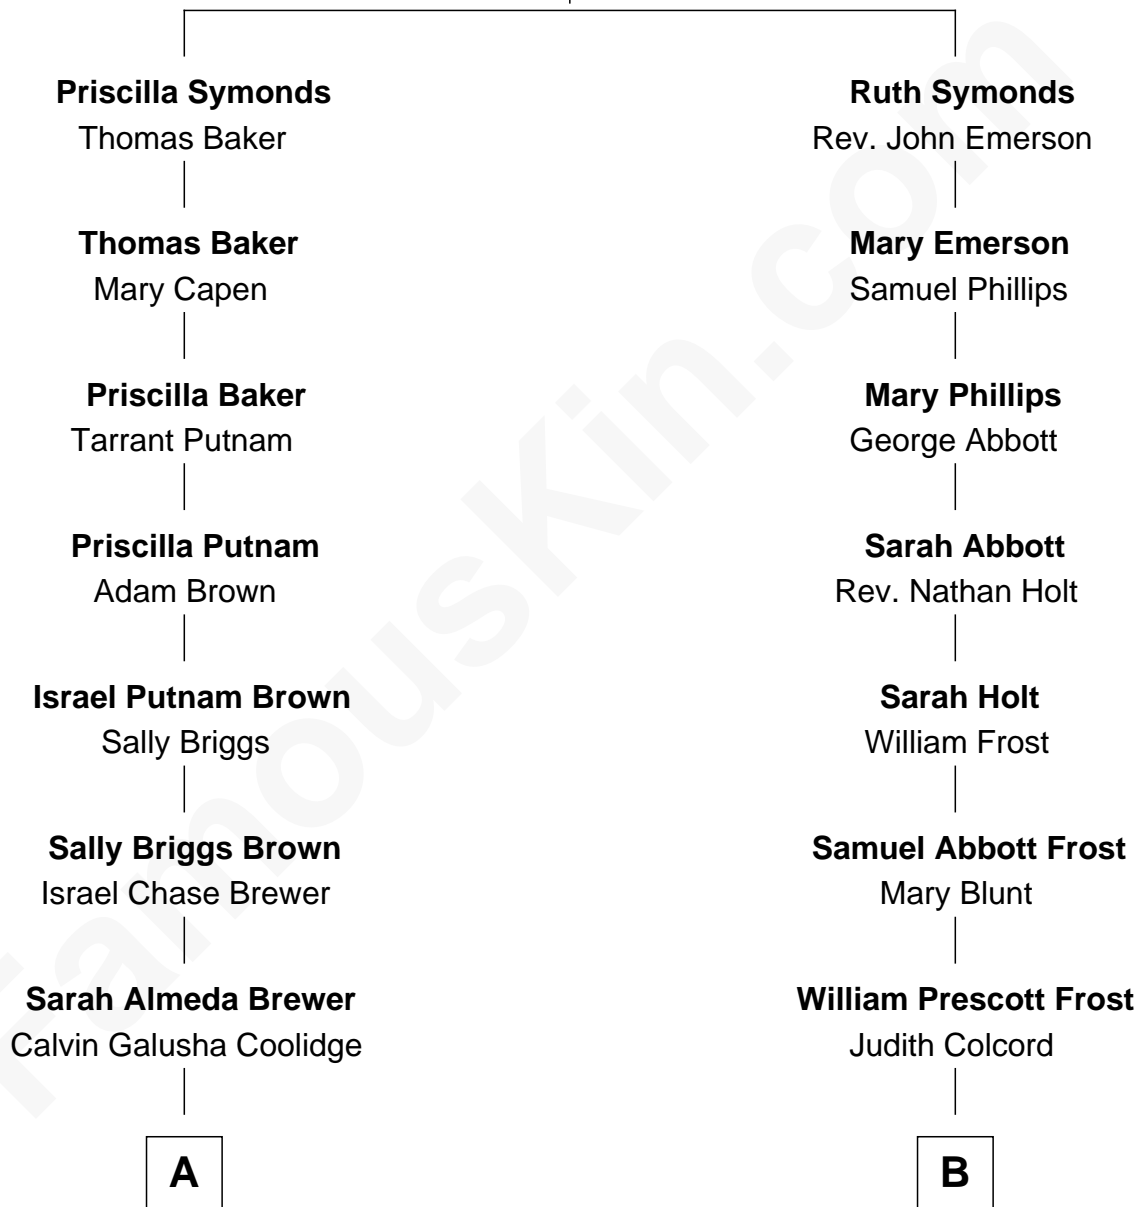

FamousKin.com Relationship Chart of

Calvin Coolidge

30th U.S. President

8th cousin of

Robert Frost

Poet and Playwright

Samuel Symonds

Martha Reade

A

Col. John Calvin Coolidge

Victoria Josephine Moor

Calvin Coolidge

30th U.S. President

B

William Prescott Frost

Isabella Moodie