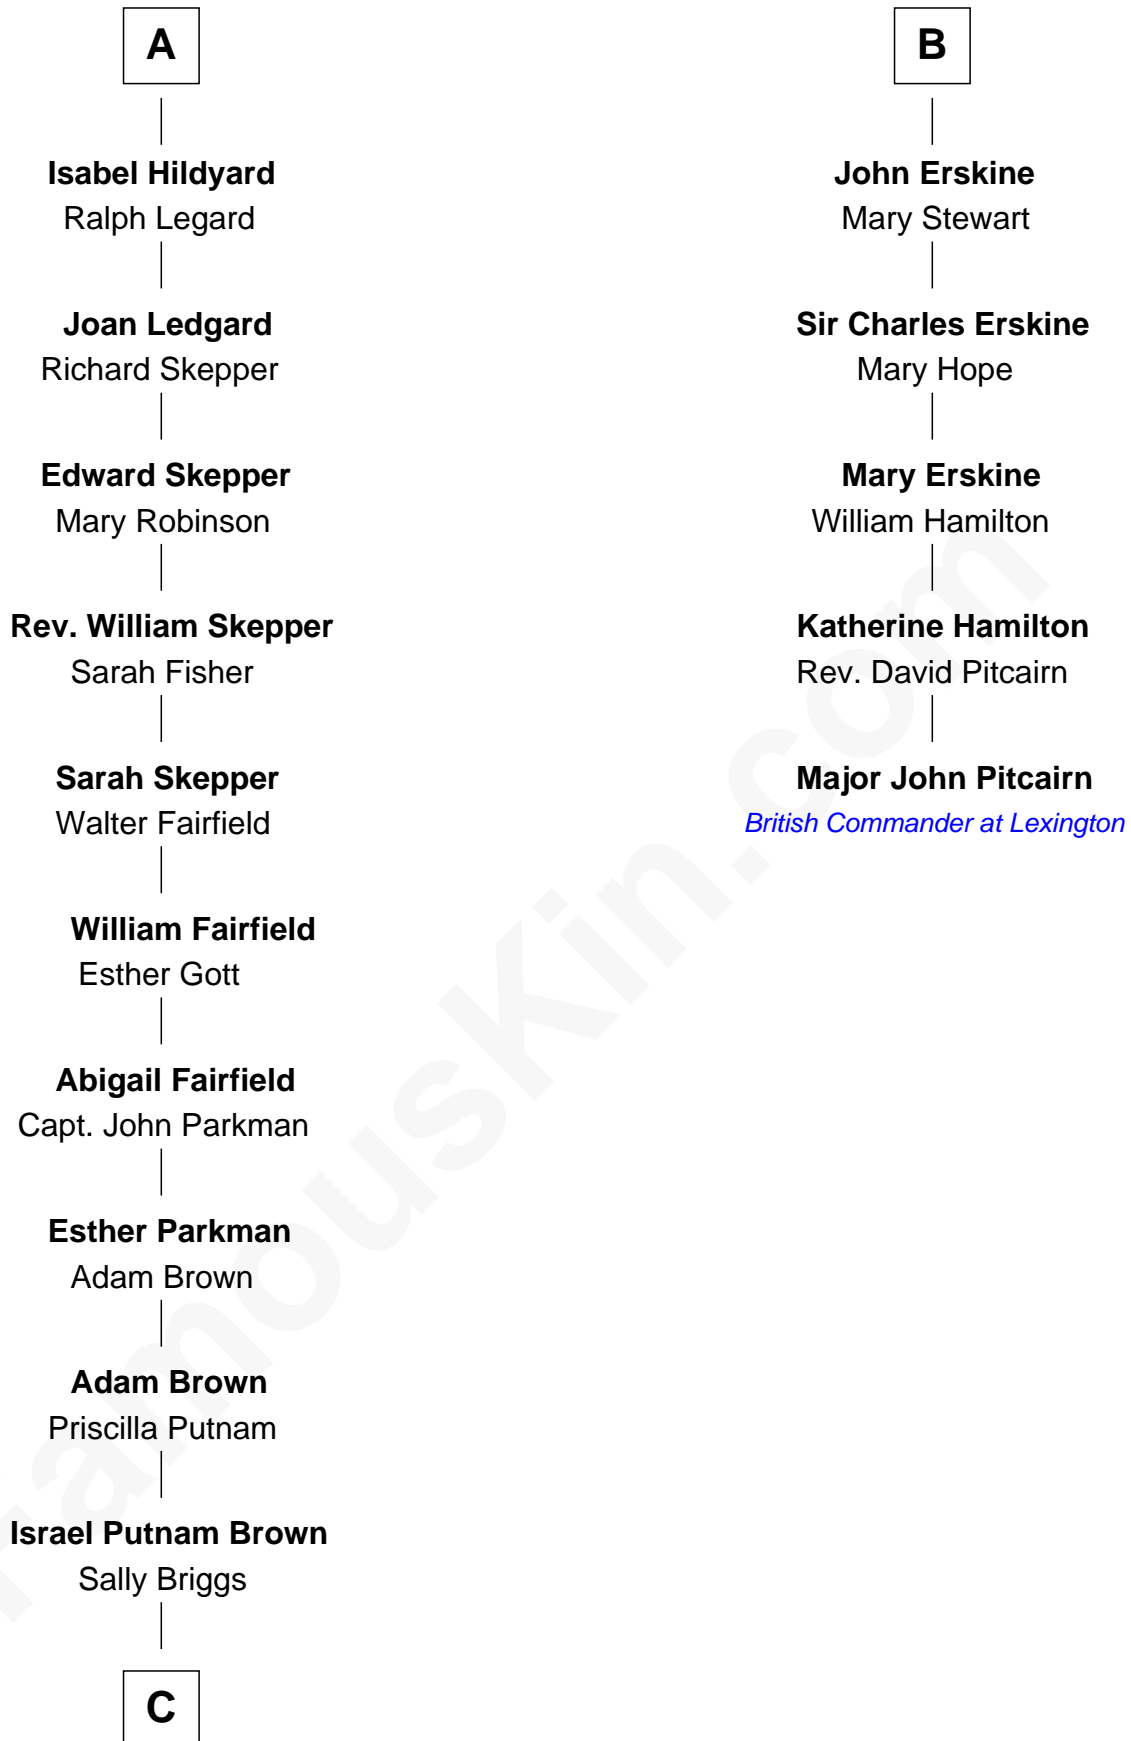

FamousKin.com Relationship Chart of

Calvin Coolidge

30th U.S. President

11th cousin 9 times removed of

Major John Pitcairn

British Commander at Battle of Lexington

Edward III, King of England

Philippa of Hainault

C

—
Sally Briggs Brown

Israel Chase Brewer

—
Sarah Almeda Brewer

Calvin Galusha Coolidge

—
Col. John Calvin Coolidge

Victoria Josephine Moor

—
Calvin Coolidge

30th U.S. President

FamousKin.com