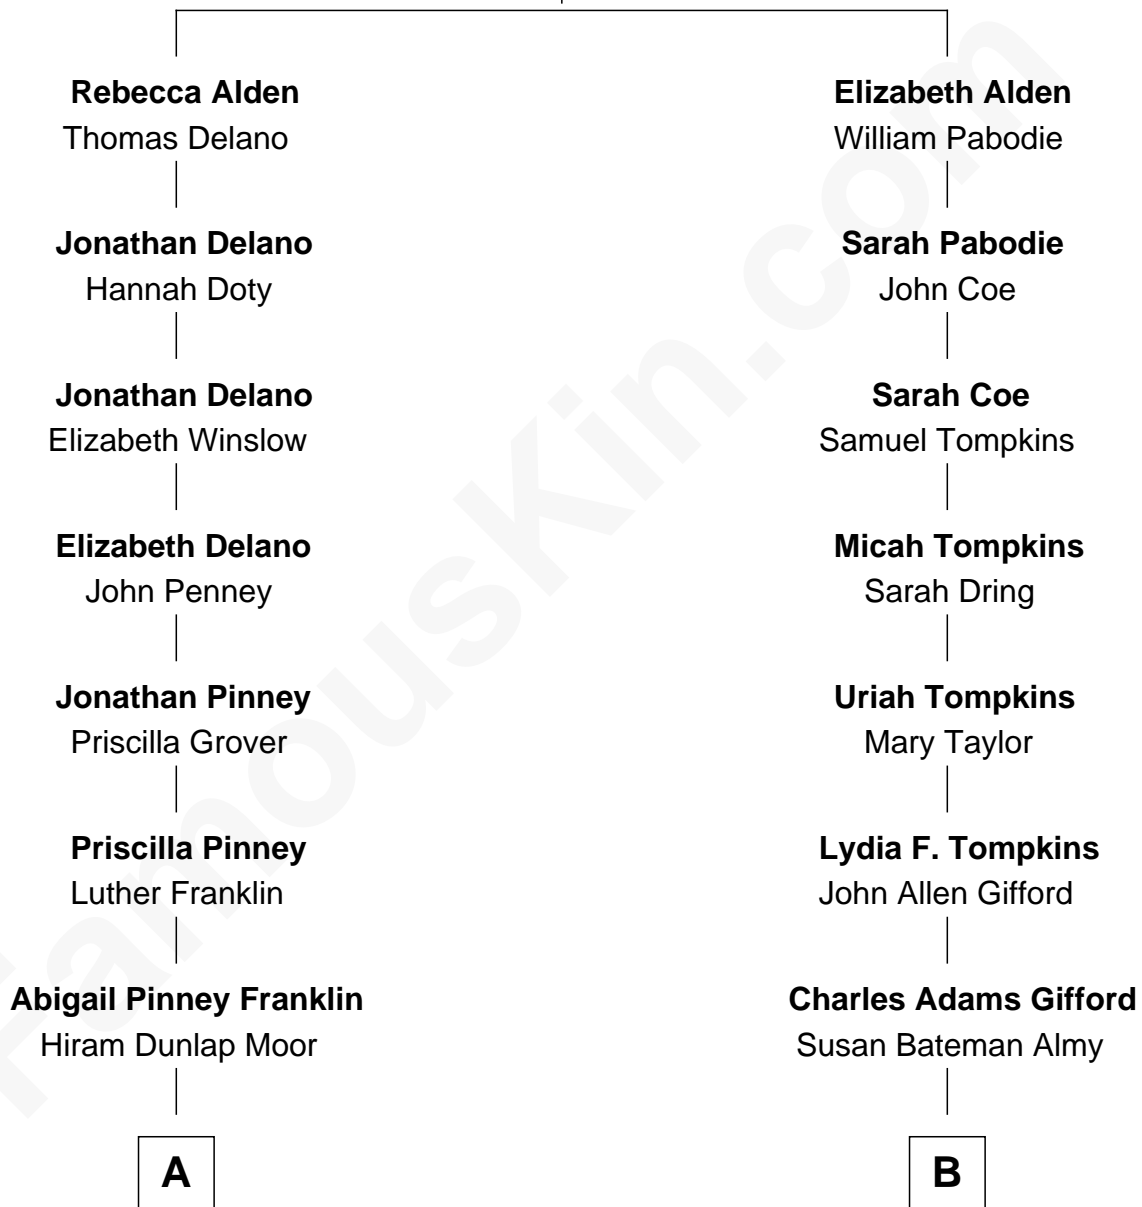

FamousKin.com Relationship Chart of

Calvin Coolidge

30th U.S. President

8th cousin 1 time removed of

Marilyn Monroe

Actress, Model, and Singer

John Alden
Priscilla Mullins

A

Victoria Josephine Moor
Col. John Calvin Coolidge

Calvin Coolidge
30th U.S. President

B

Frederick Almy Gifford
Elizabeth Easton Tennant

Charles Stanley Gifford
Gladys Pearl Monroe

Marilyn Monroe
Actress, Model, and Singer