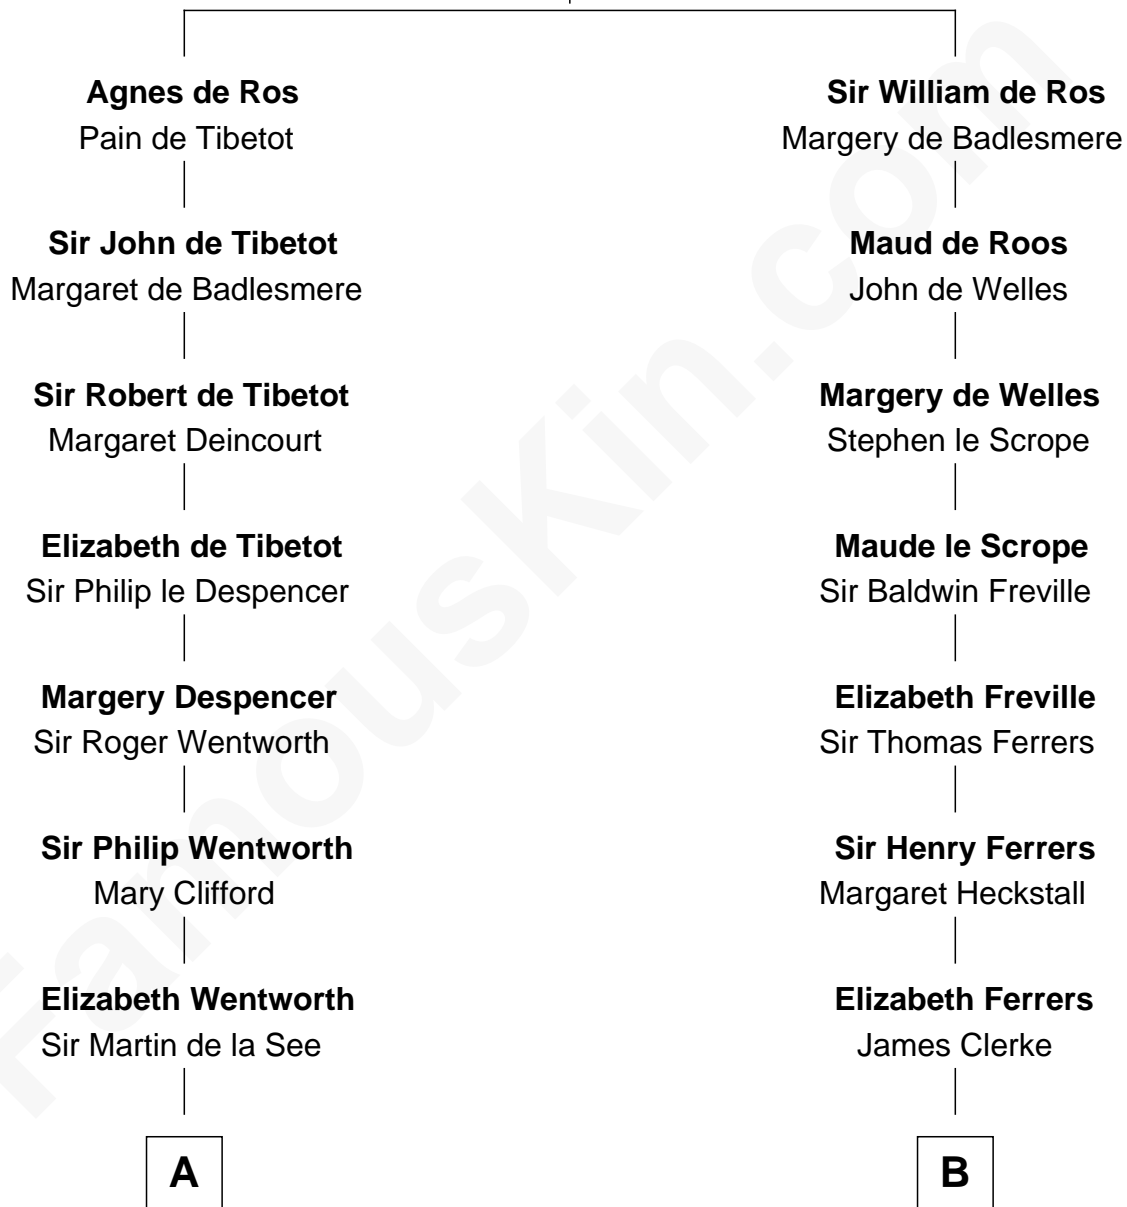

# FamousKin.com Relationship Chart of

**Calvin Coolidge**

*30th U.S. President*

20th cousin 1 time removed of

**Marilyn Monroe**

*Actress, Model, and Singer*

**William de Ros**

Maude de Vaux

**C**

**Israel Putnam Brown**

Sally Briggs

**Sally Briggs Brown**

Israel Chase Brewer

**Sarah Almeda Brewer**

Calvin Galusha Coolidge

**Col. John Calvin Coolidge**

Victoria Josephine Moor

**Calvin Coolidge**

*30th U.S. President*

**D**

**Susan Bateman Almy**

Charles Adams Gifford

**Frederick Almy Gifford**

Elizabeth Easton Tennant

**Charles Stanley Gifford**

Gladys Pearl Monroe

**Marilyn Monroe**

*Actress, Model, and Singer*