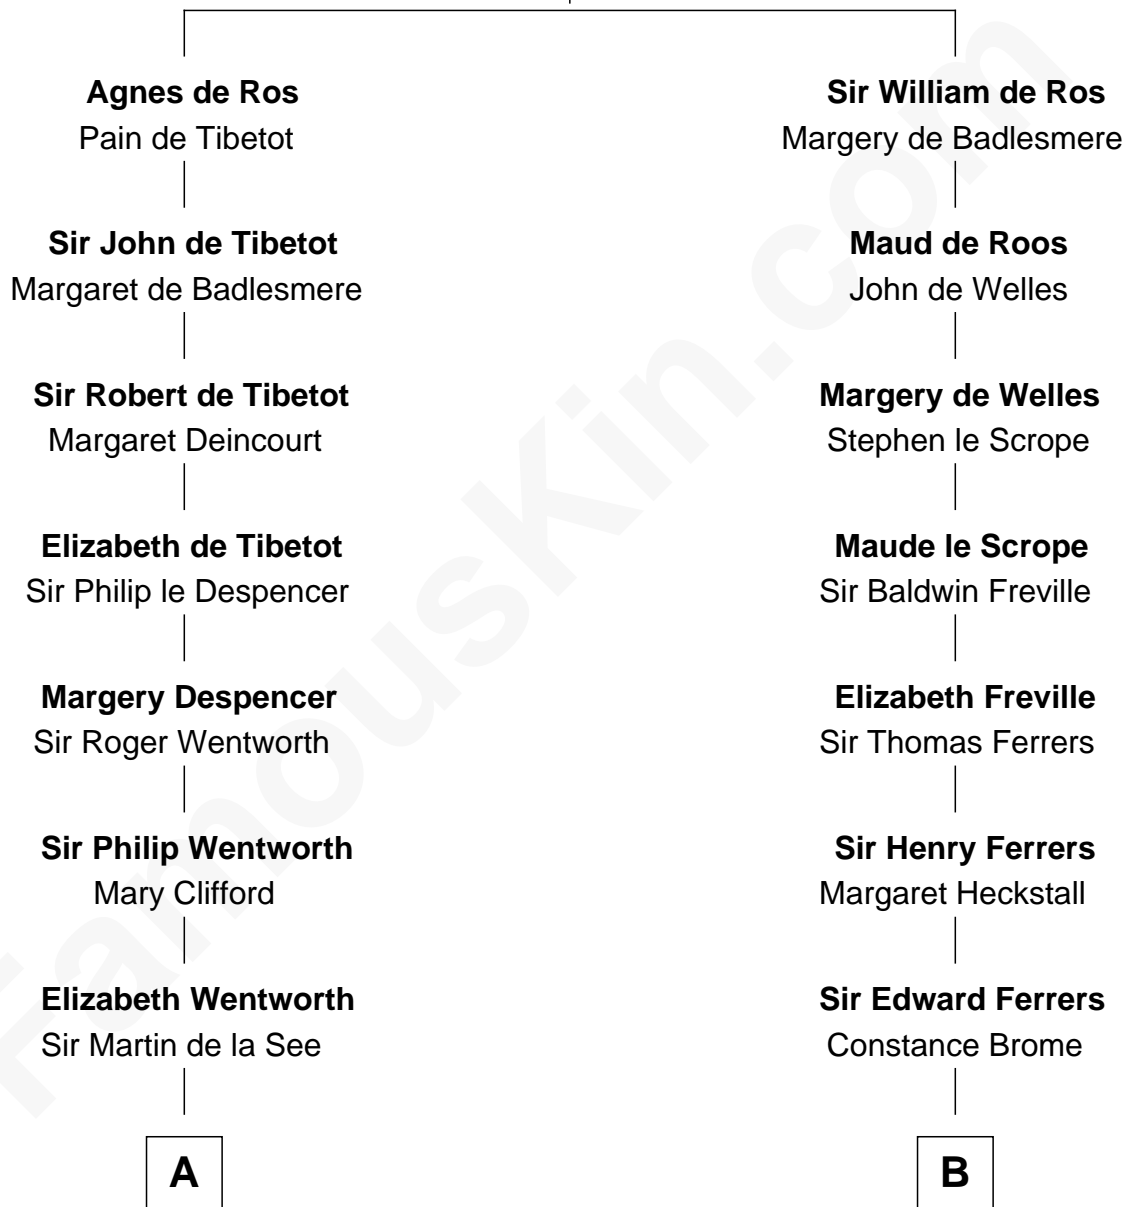

FamousKin.com

Relationship Chart of

Calvin Coolidge

30th U.S. President

10th cousin 11 times removed of

Edmund Waller

English Poet and Politician

William de Ros

Maude de Vaux

FamousKin.com