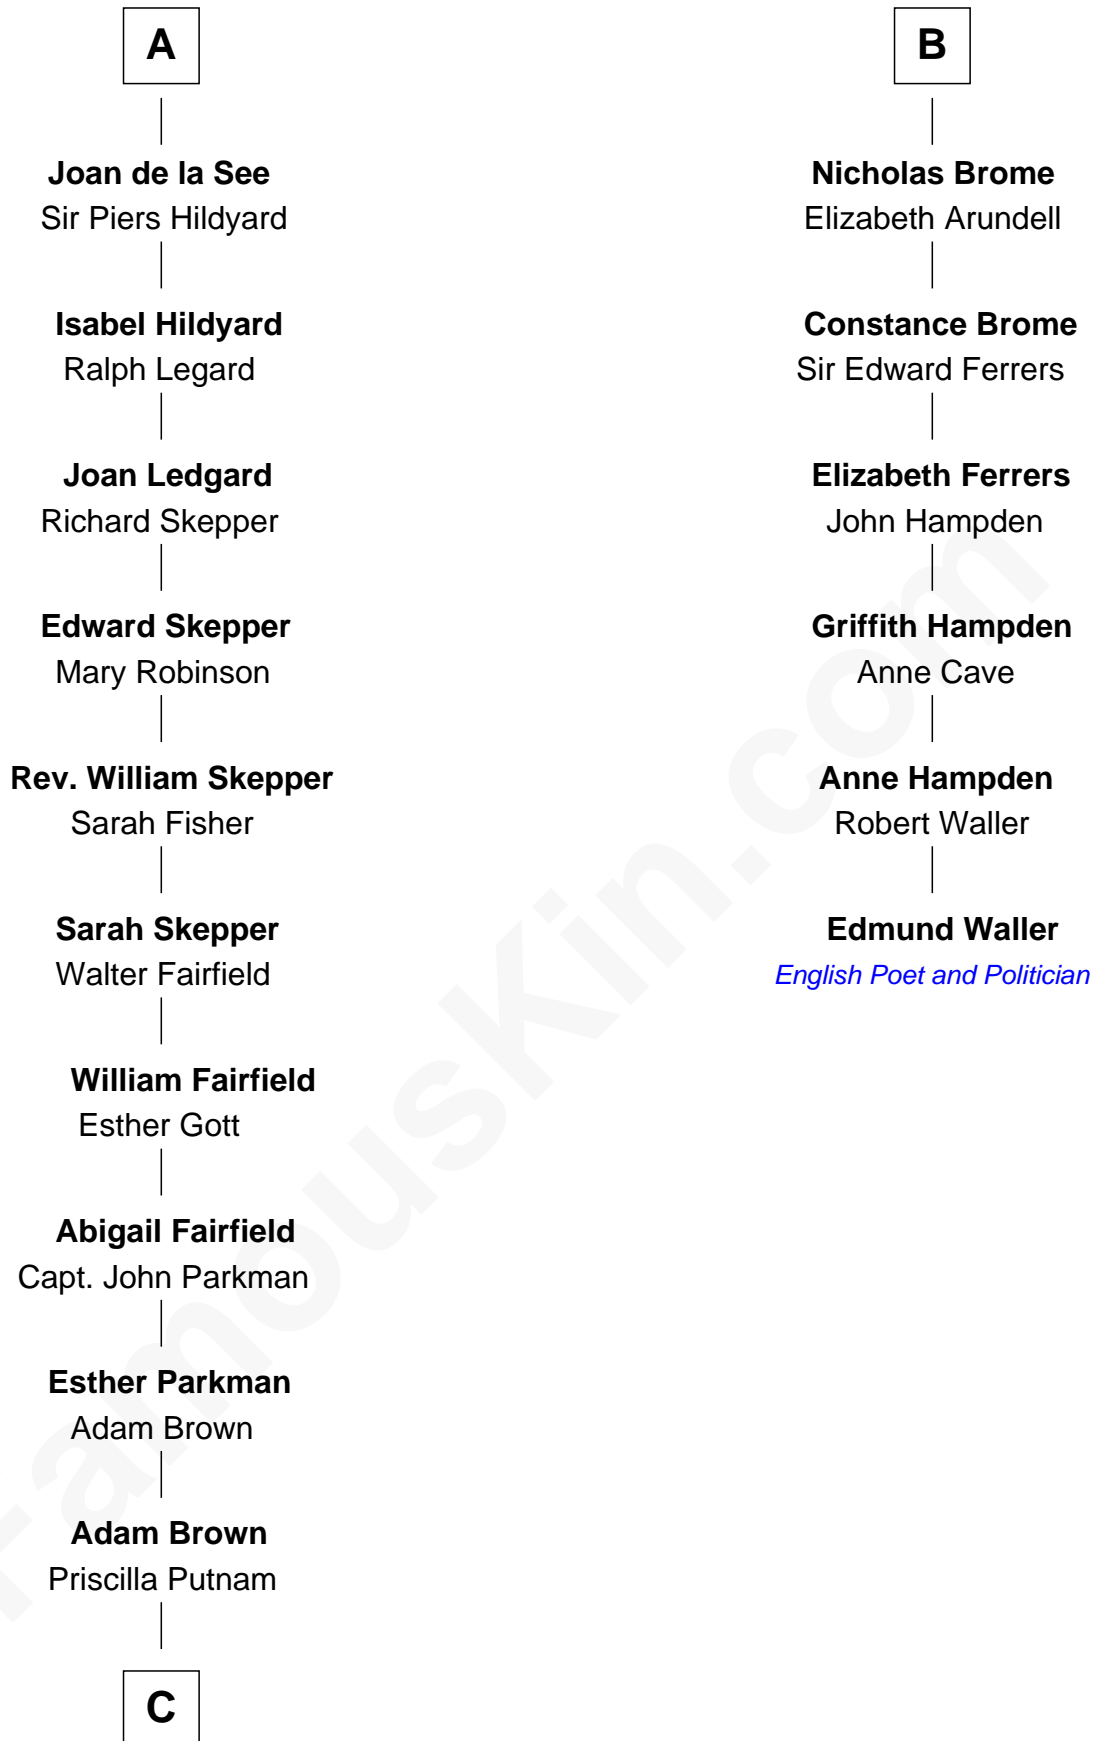

# FamousKin.com Relationship Chart of

**Calvin Coolidge**

*30th U.S. President*

12th cousin 9 times removed of

**Edmund Waller**

*English Poet and Politician*

**Sir James de Audley**

Ela Longespee

**Elizabeth Percy**

Sir John Clifford

**Mary Clifford**

Sir Philip Wentworth

**Elizabeth Wentworth**

Sir Martin de la See

**A**

**Sir Nicholas de Audley**

Katherine Giffard

**Sir Nicholas Audley**

Joan Martin

**Alice de Audley**

Sir Hugh de Meynell

**Isabel de Meynell**

Sir Thomas de Shirley

**Sir Hugh Shirley**

Beatrice Brewes

**Sir Ralph Shirley**

Joan Basset

**Beatrice Shirley**

John Brome

**B**

FamousKin.com