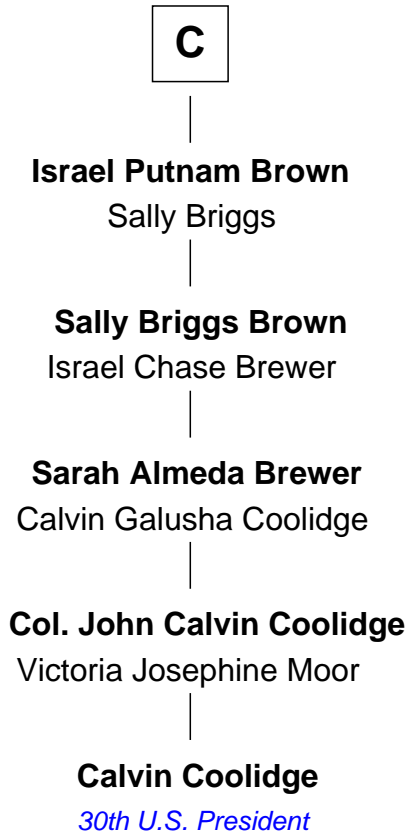

# FamousKin.com Relationship Chart of

**Calvin Coolidge**

*30th U.S. President*

12th cousin 9 times removed of

**Edmund Waller**

*English Poet and Politician*

**Sir James de Audley**

Ela Longespee

**Elizabeth Percy**

Sir John Clifford

**Mary Clifford**

Sir Philip Wentworth

**Elizabeth Wentworth**

Sir Martin de la See

**A**

**Sir Nicholas de Audley**

Katherine Giffard

**Sir Nicholas Audley**

Joan Martin

**Alice de Audley**

Sir Hugh de Meynell

**Isabel de Meynell**

Sir Thomas de Shirley

**Sir Hugh Shirley**

Beatrice Brewes

**Sir Ralph Shirley**

Joan Basset

**Beatrice Shirley**

John Brome

**B**

FamousKin.com