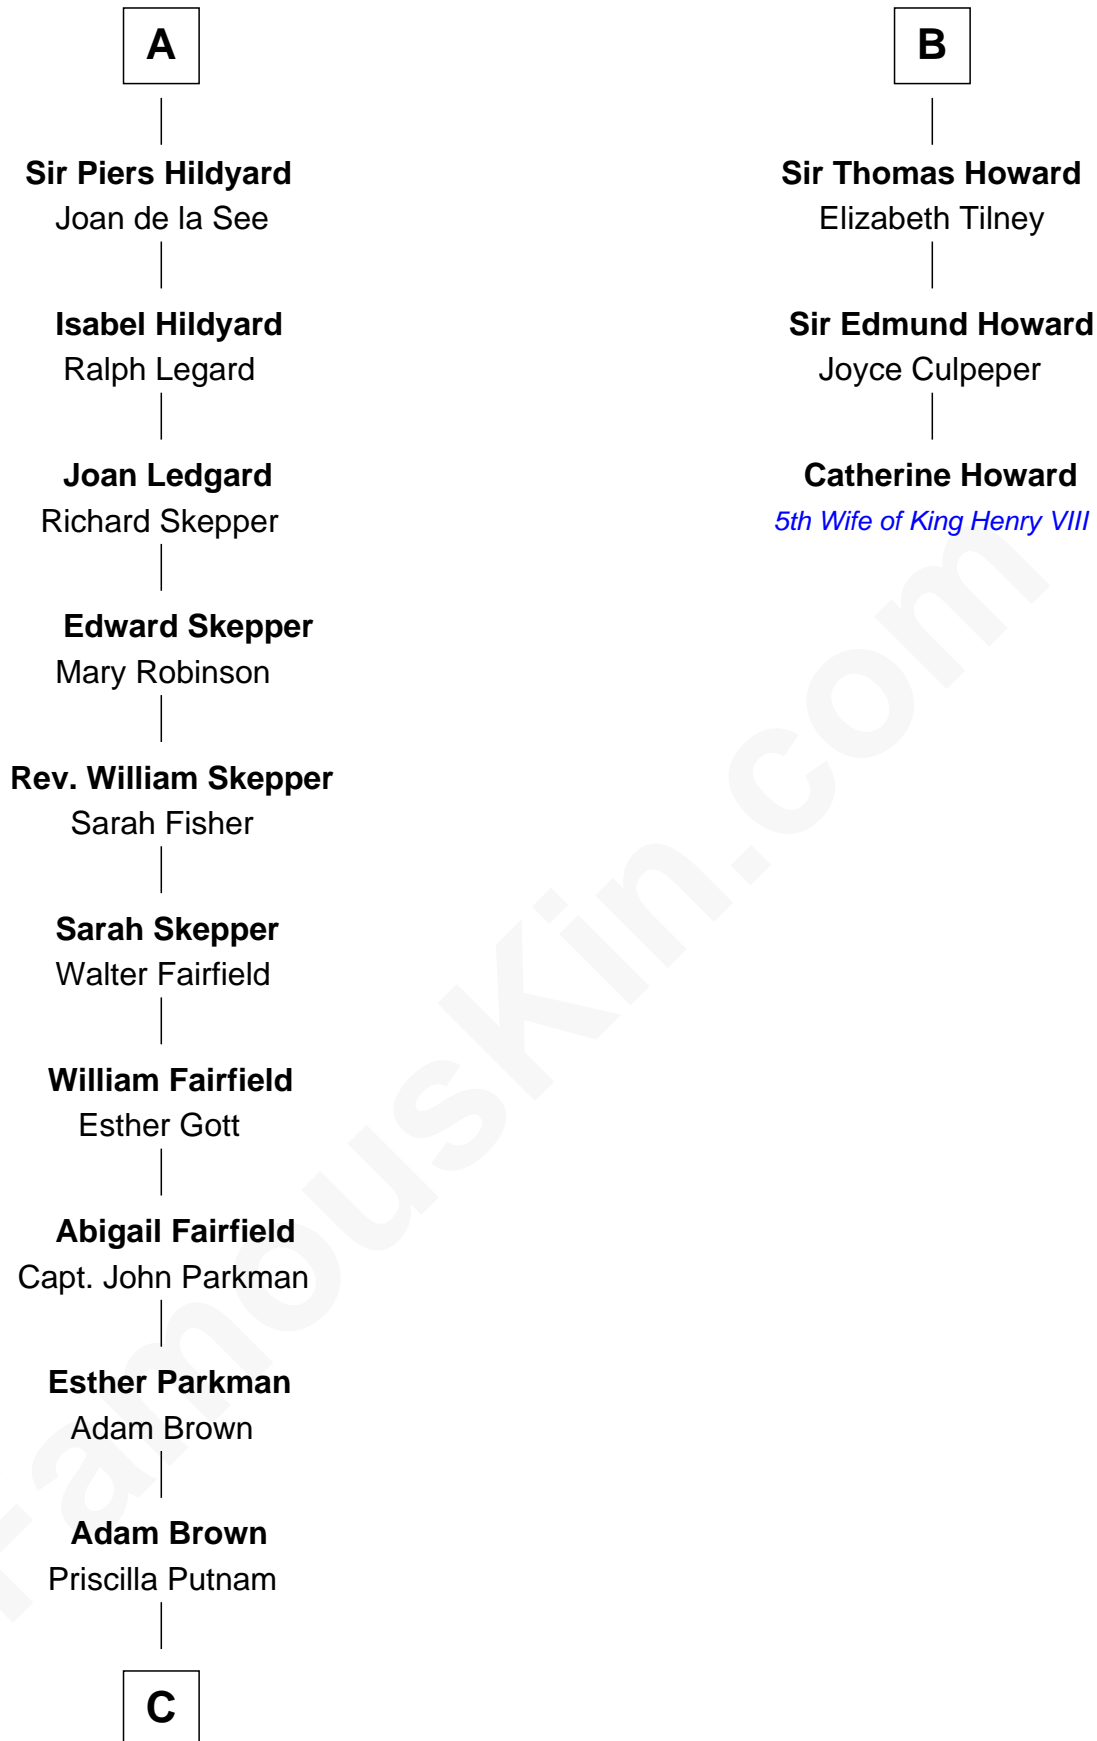

FamousKin.com Relationship Chart of

Calvin Coolidge

30th U.S. President

9th cousin 12 times removed of

Catherine Howard

5th Wife of King Henry VIII

William de Beauchamp

Maud FitzJohn