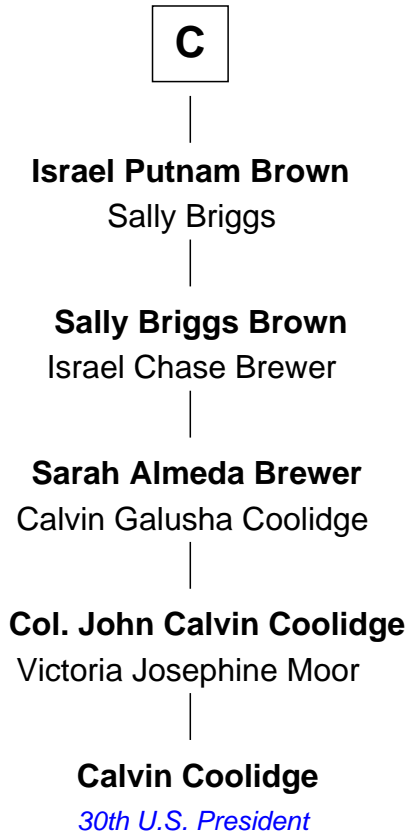

FamousKin.com Relationship Chart of

Calvin Coolidge

30th U.S. President

9th cousin 12 times removed of

Catherine Howard

5th Wife of King Henry VIII

William de Beauchamp

Maud FitzJohn

FamousKin.com