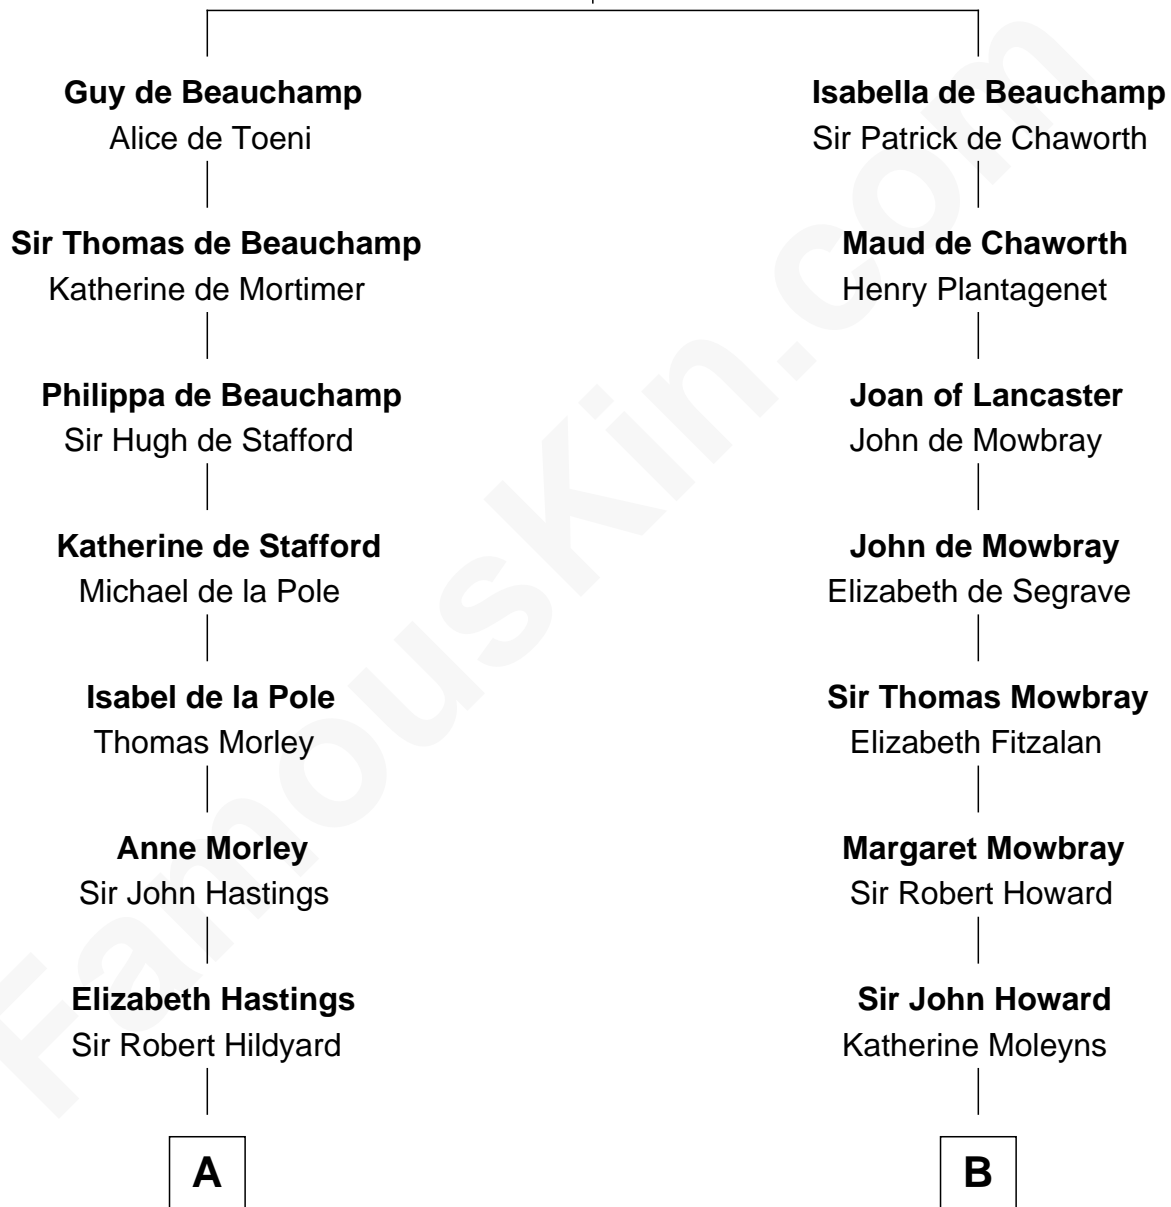

FamousKin.com Relationship Chart of

Calvin Coolidge

30th U.S. President

9th cousin 12 times removed of

Catherine Howard

5th Wife of King Henry VIII

William de Beauchamp

Maud FitzJohn

FamousKin.com