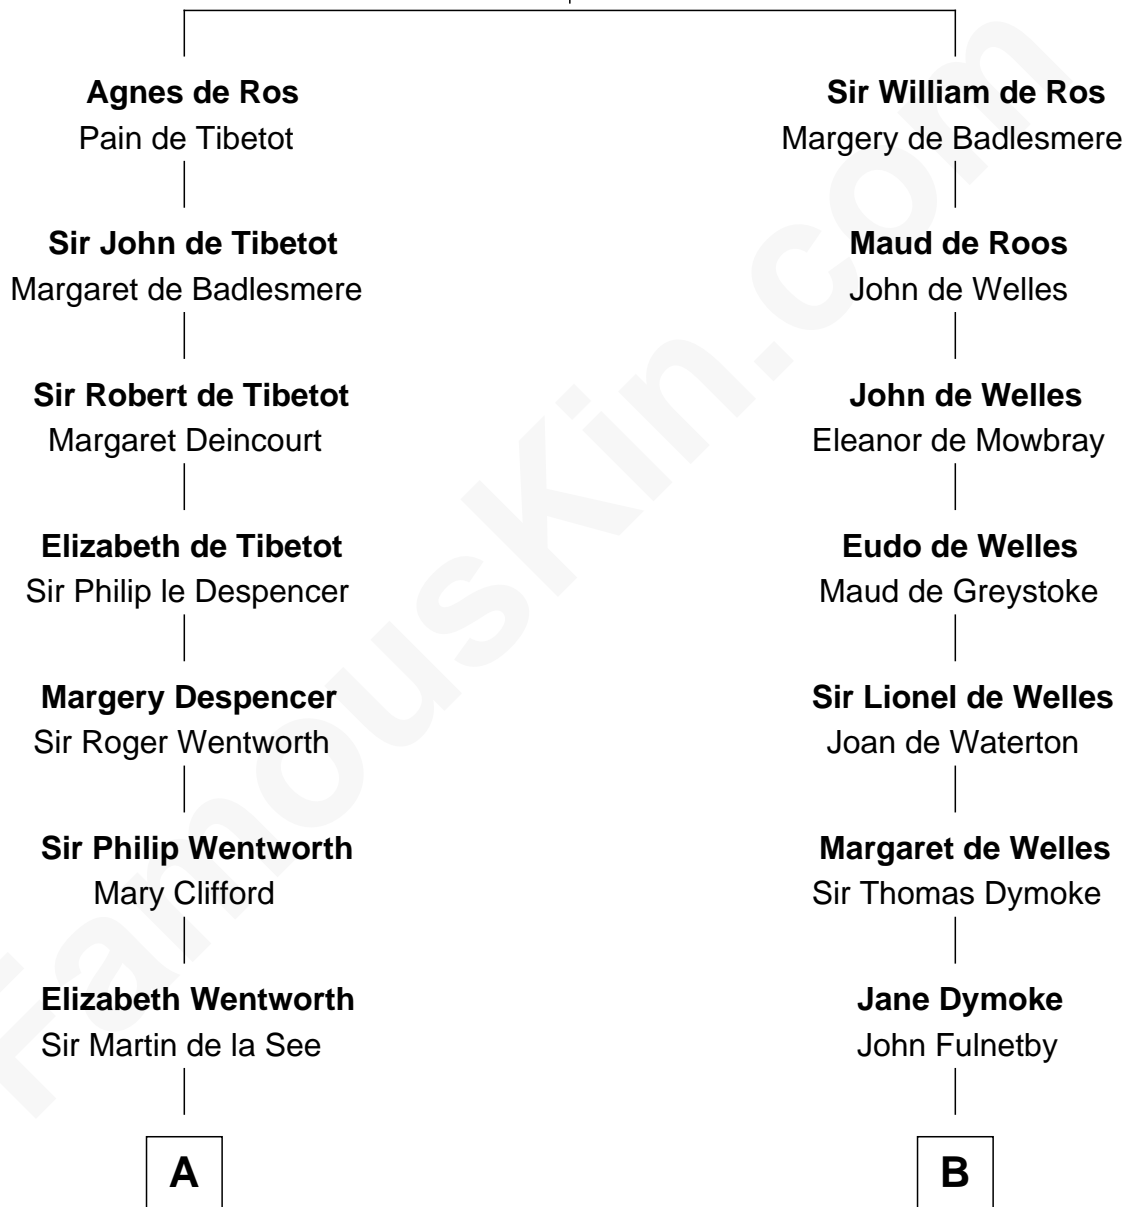

FamousKin.com Relationship Chart of

Calvin Coolidge

30th U.S. President

17th cousin 4 times removed of

Ralph Waldo Emerson

American Poet

William de Ros

Maude de Vaux

FamousKin.com