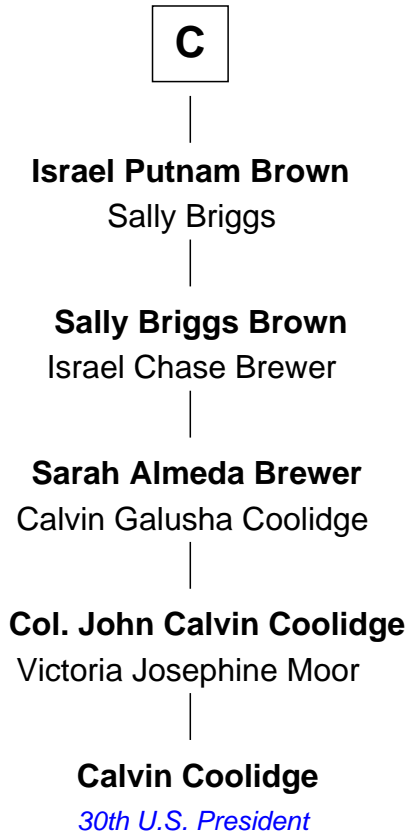

FamousKin.com Relationship Chart of

Calvin Coolidge

30th U.S. President

17th cousin 4 times removed of

Ralph Waldo Emerson

American Poet

William de Ros

Maude de Vaux

FamousKin.com