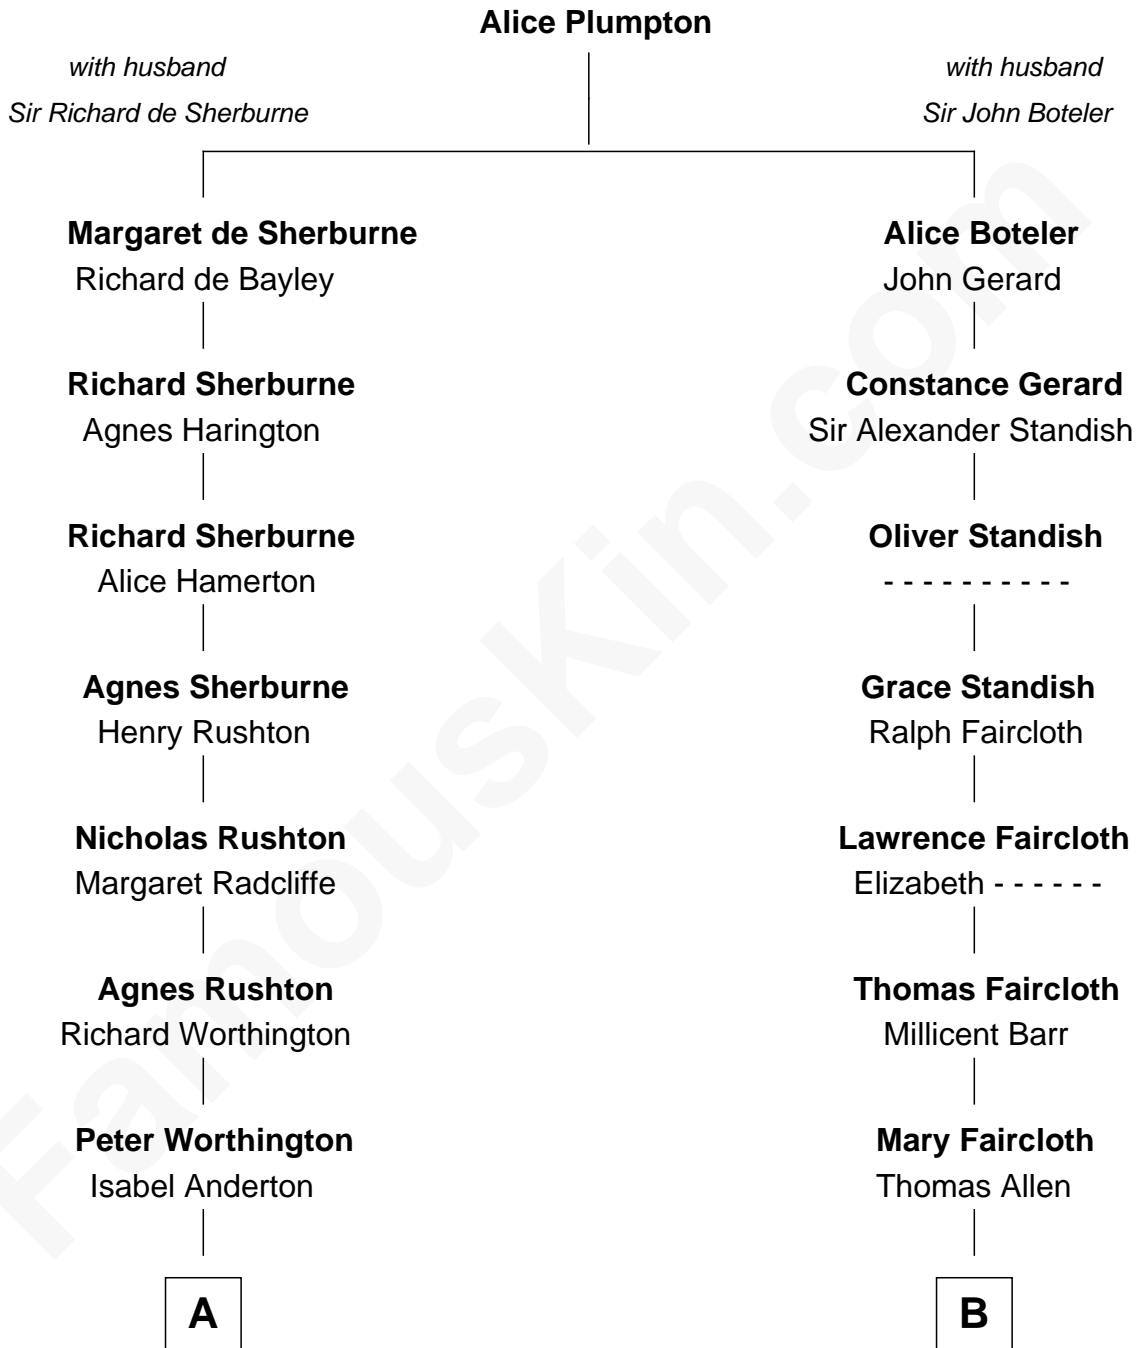

FamousKin.com Relationship Chart of

Calvin Coolidge

30th U.S. President

14th cousin 4 times removed of

Ralph Waldo Emerson

American Poet

C

Victoria Josephine Moor

Col. John Calvin Coolidge

Calvin Coolidge

30th U.S. President

FamousKin.com