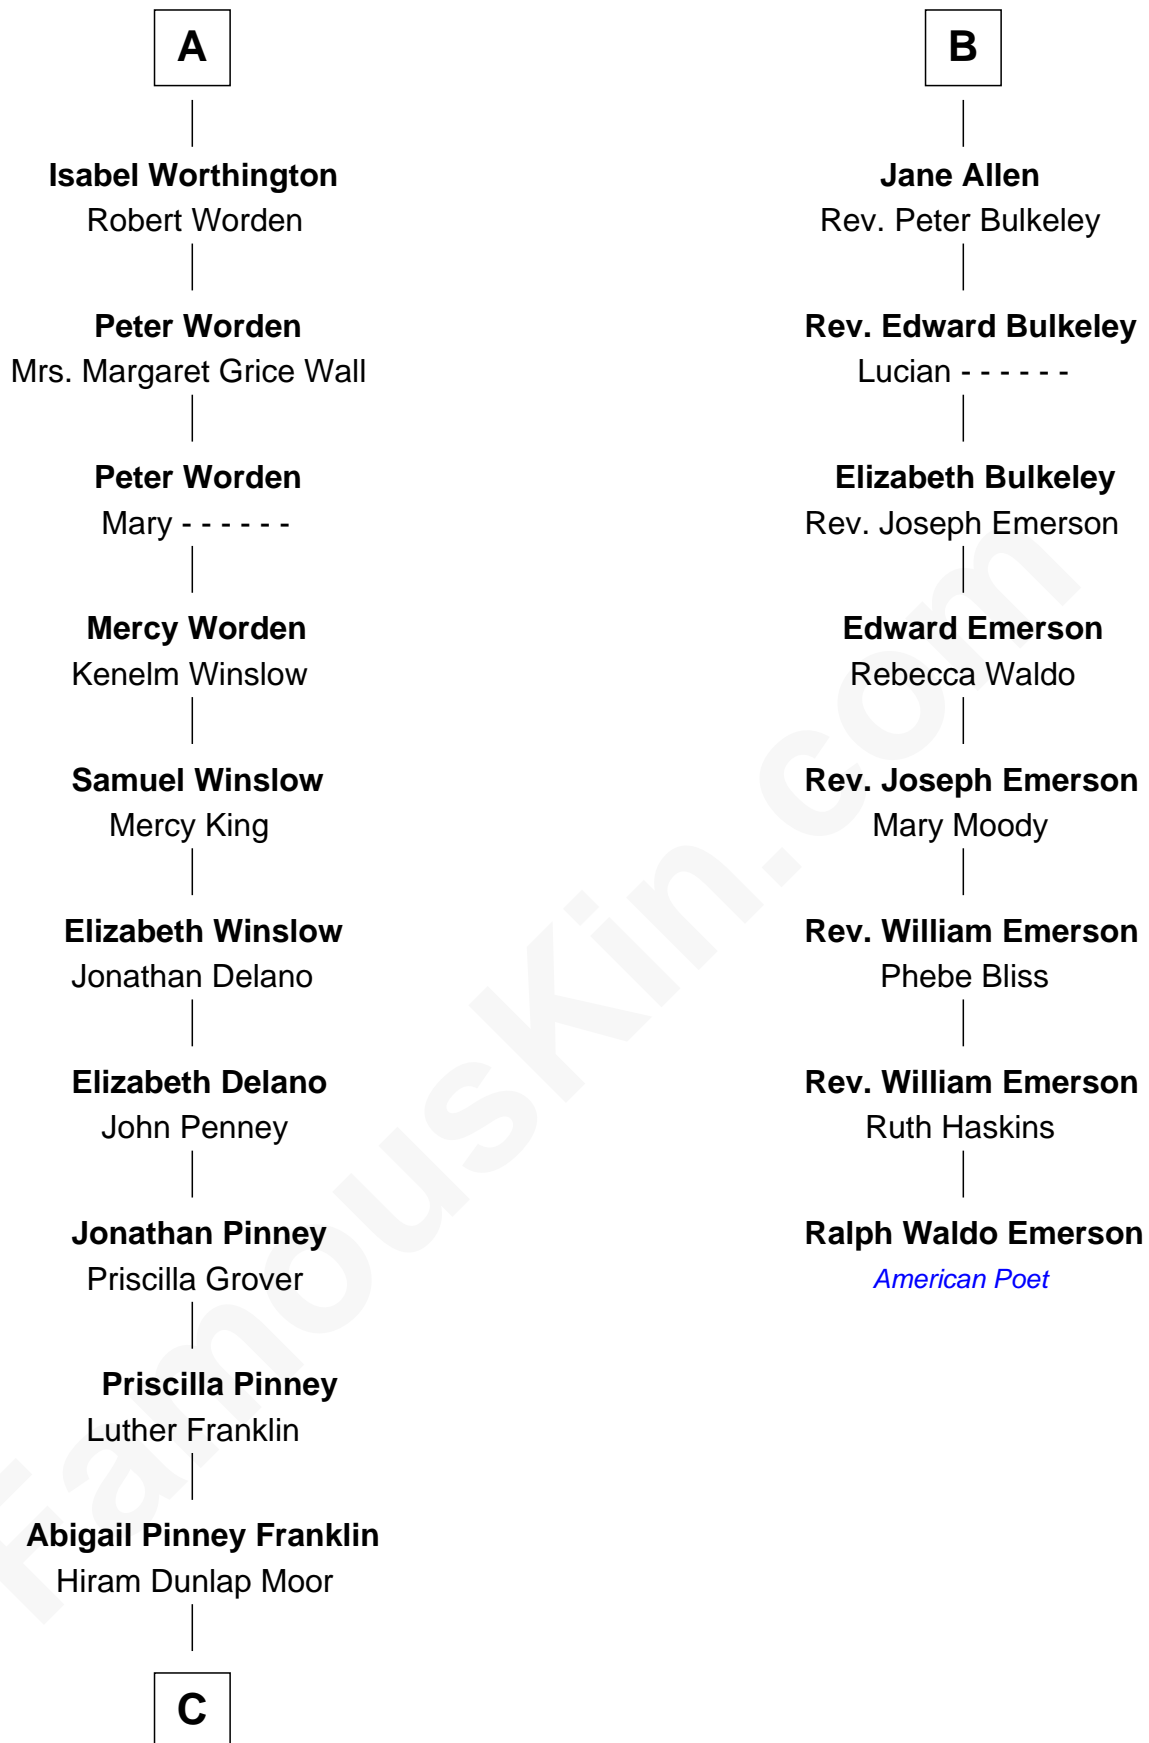

FamousKin.com Relationship Chart of

Calvin Coolidge

30th U.S. President

14th cousin 4 times removed of

Ralph Waldo Emerson

American Poet

C

Victoria Josephine Moor

Col. John Calvin Coolidge

Calvin Coolidge

30th U.S. President

FamousKin.com