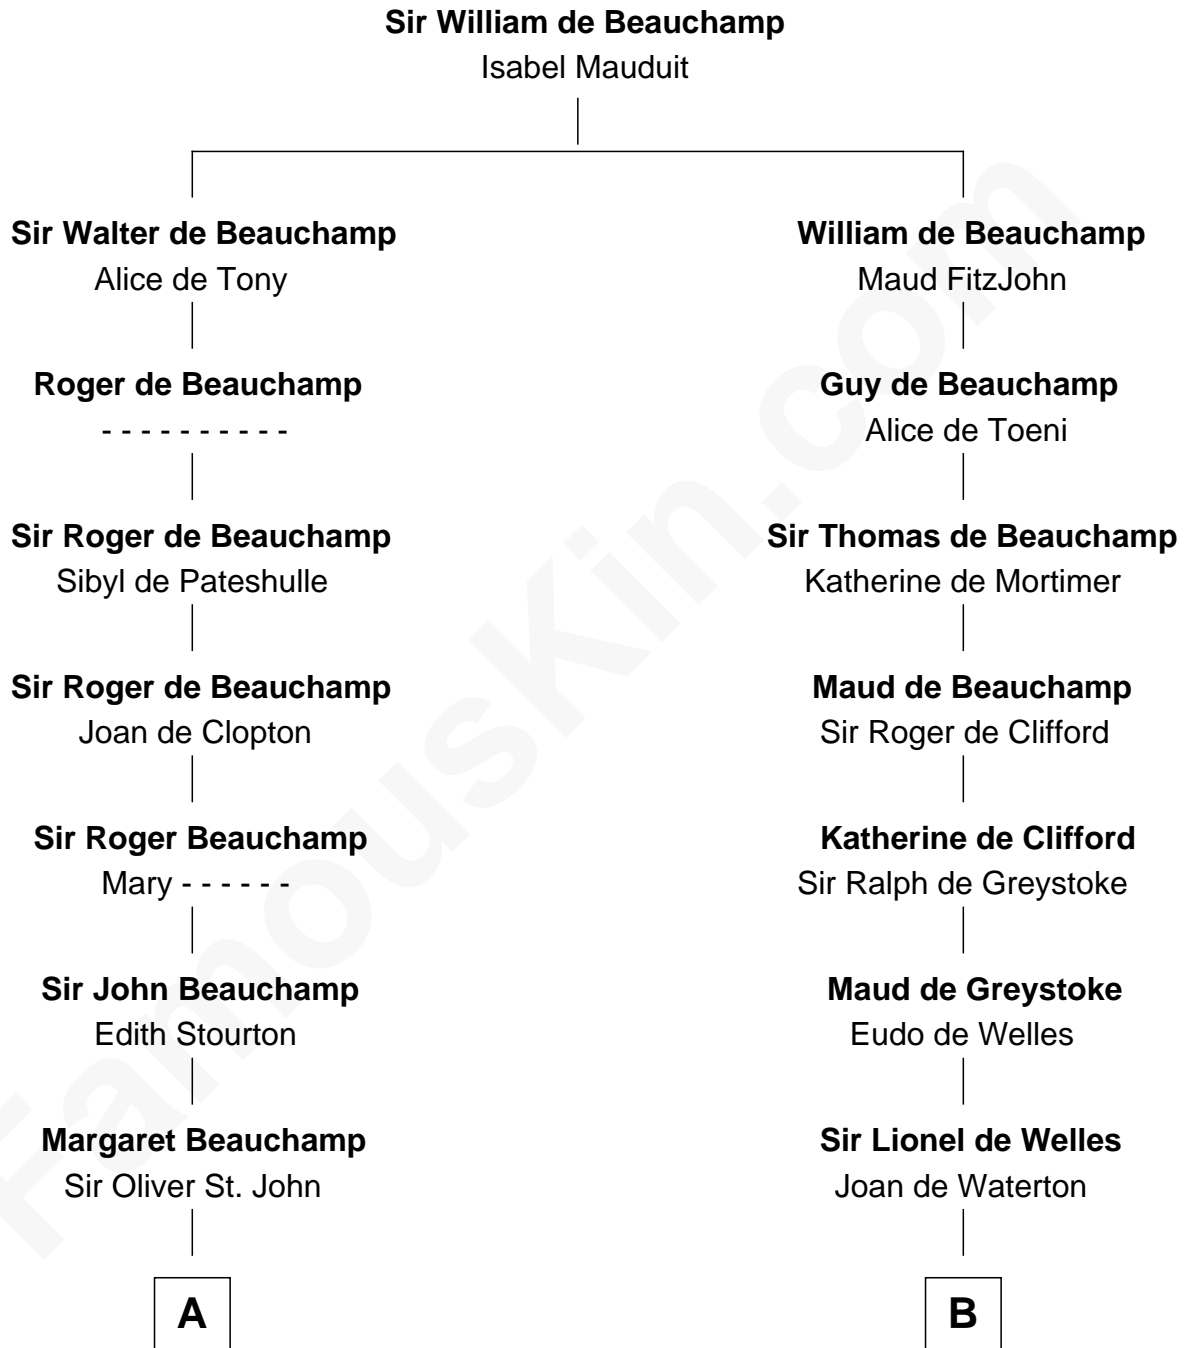

FamousKin.com
Relationship Chart of
Calvin Coolidge
30th U.S. President

19th cousin 2 times removed of
Ralph Waldo Emerson
American Poet

C

Nathaniel Davis

Lydia Harwood

Mary Davis

John Dunlap Moor

Hiram Dunlap Moor

Abigail Pinney Franklin

Victoria Josephine Moor

Col. John Calvin Coolidge

Calvin Coolidge

30th U.S. President

D

Rev. William Emerson

Phebe Bliss