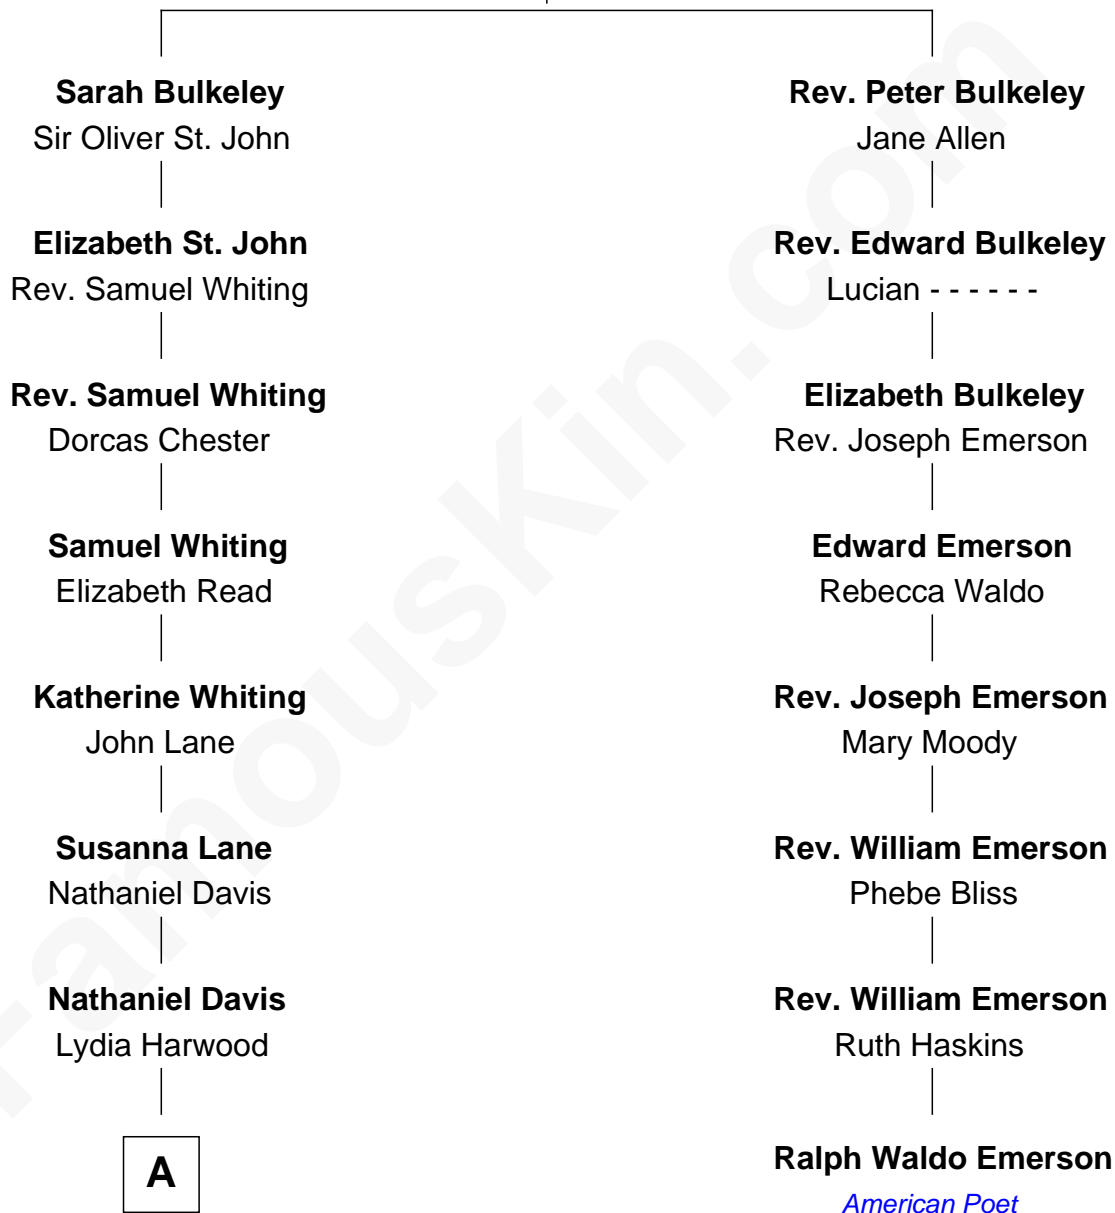

FamousKin.com Relationship Chart of

Calvin Coolidge

30th U.S. President

7th cousin 3 times removed of

Ralph Waldo Emerson

American Poet

Rev. Edward Bulkeley

Olive Irby

A

—
Mary Davis

John Dunlap Moor

—
Hiram Dunlap Moor

Abigail Pinney Franklin

—
Victoria Josephine Moor

Col. John Calvin Coolidge

—
Calvin Coolidge

30th U.S. President

FamousKin.com