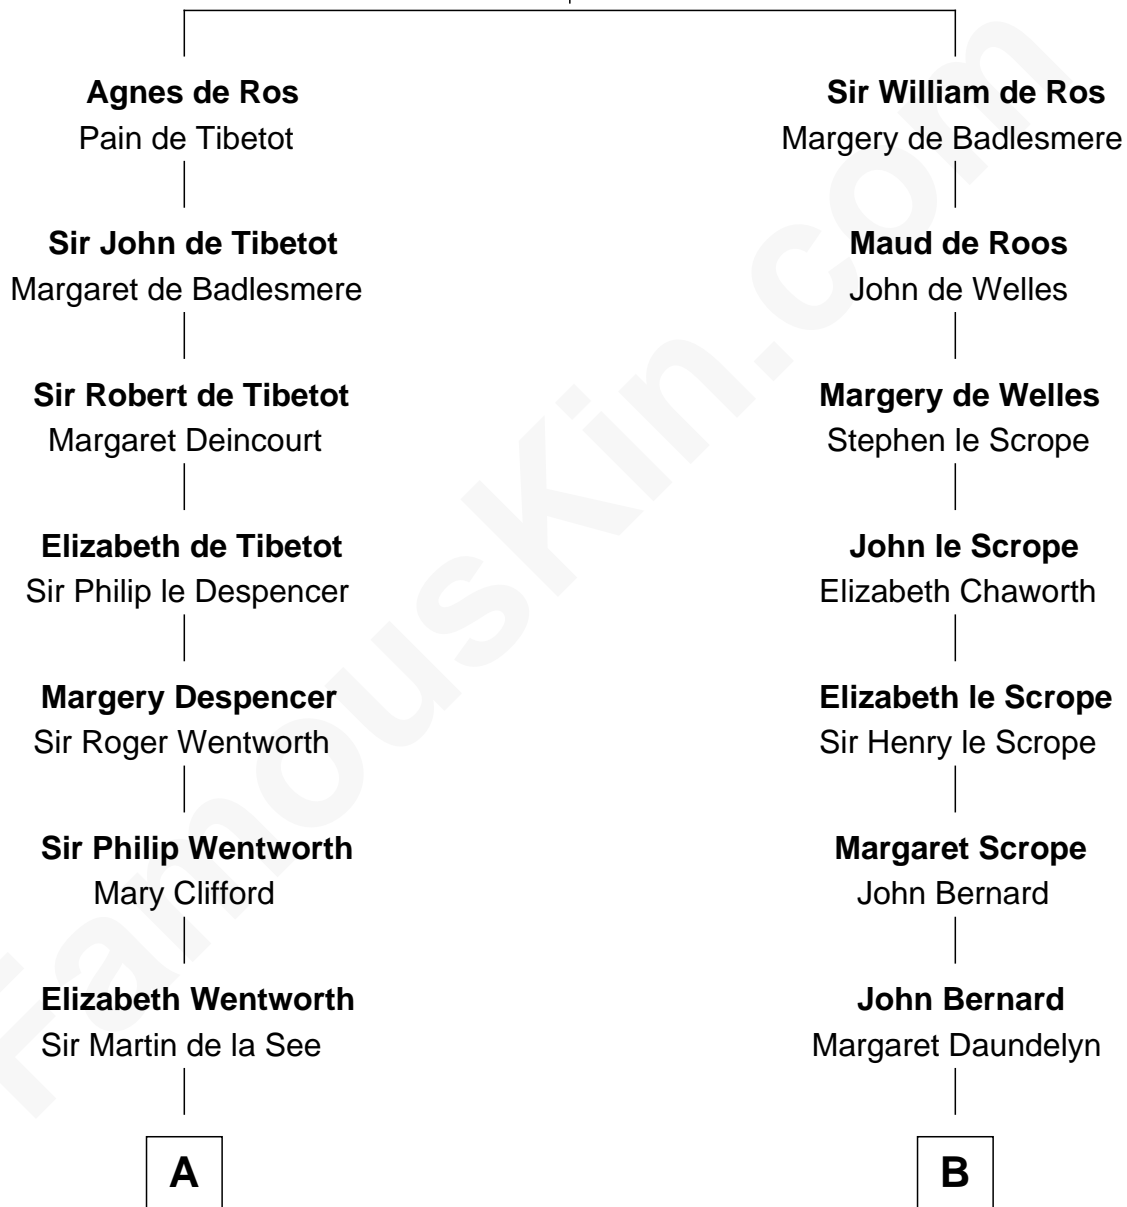

# FamousKin.com Relationship Chart of

**Calvin Coolidge**

*30th U.S. President*

18th cousin 3 times removed of

**Admiral Richard Byrd**

*Polar Explorer*

**William de Ros**  
Maude de Vaux

FamousKin.com