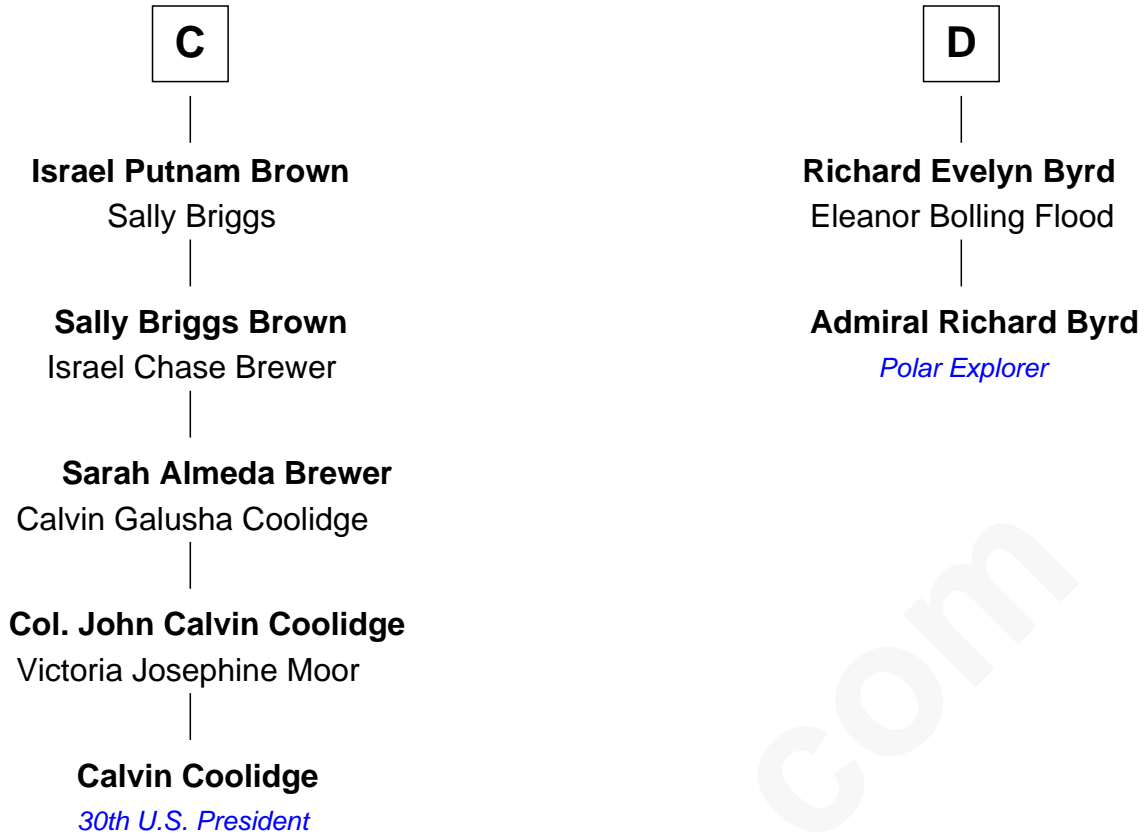

# FamousKin.com Relationship Chart of

**Calvin Coolidge**

*30th U.S. President*

18th cousin 3 times removed of

**Admiral Richard Byrd**

*Polar Explorer*

**William de Ros**  
Maude de Vaux

FamousKin.com