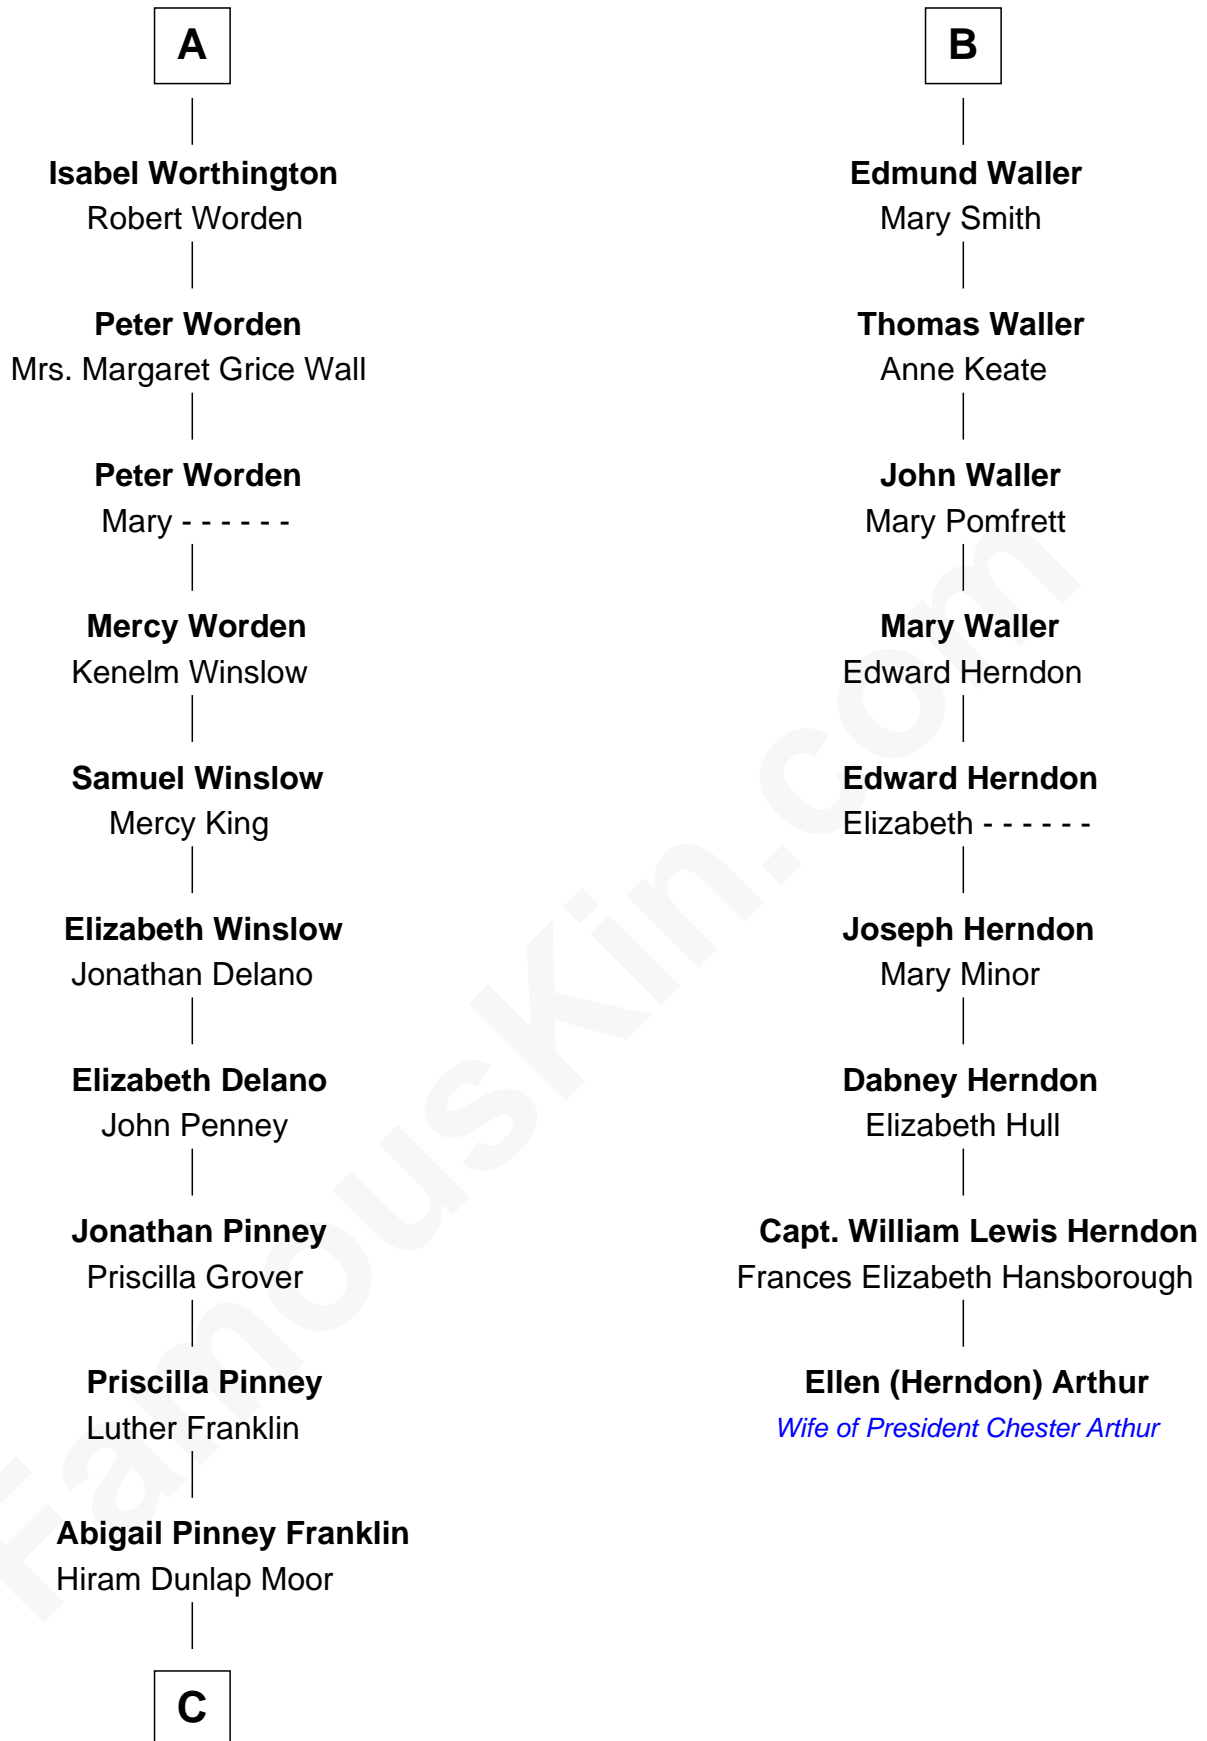

**FamousKin.com**  
**Relationship Chart of**  
**Calvin Coolidge**  
*30th U.S. President*

**15th cousin 3 times removed of**  
**Ellen (Herndon) Arthur**  
*Wife of President Chester A. Arthur*

**C**

**Victoria Josephine Moor**