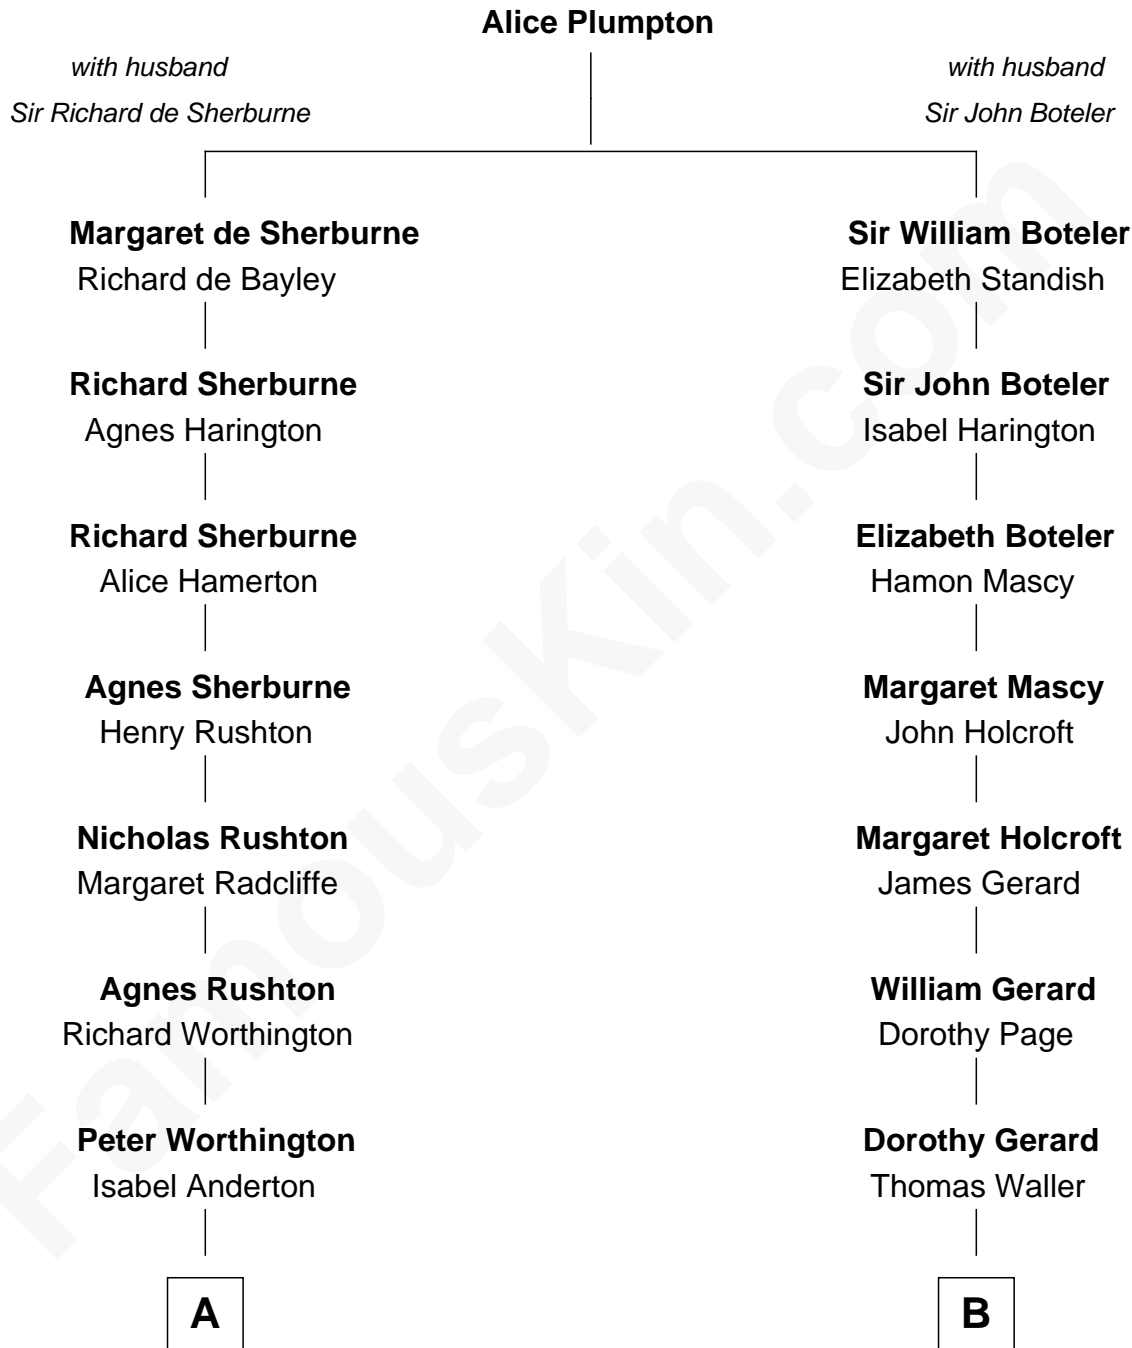

**FamousKin.com**  
**Relationship Chart of**  
**Calvin Coolidge**  
*30th U.S. President*

**15th cousin 3 times removed of**  
**Ellen (Herndon) Arthur**  
*Wife of President Chester A. Arthur*

**C**

**Victoria Josephine Moor**

Col. John Calvin Coolidge

**Calvin Coolidge**

*30th U.S. President*

FamousKin.com