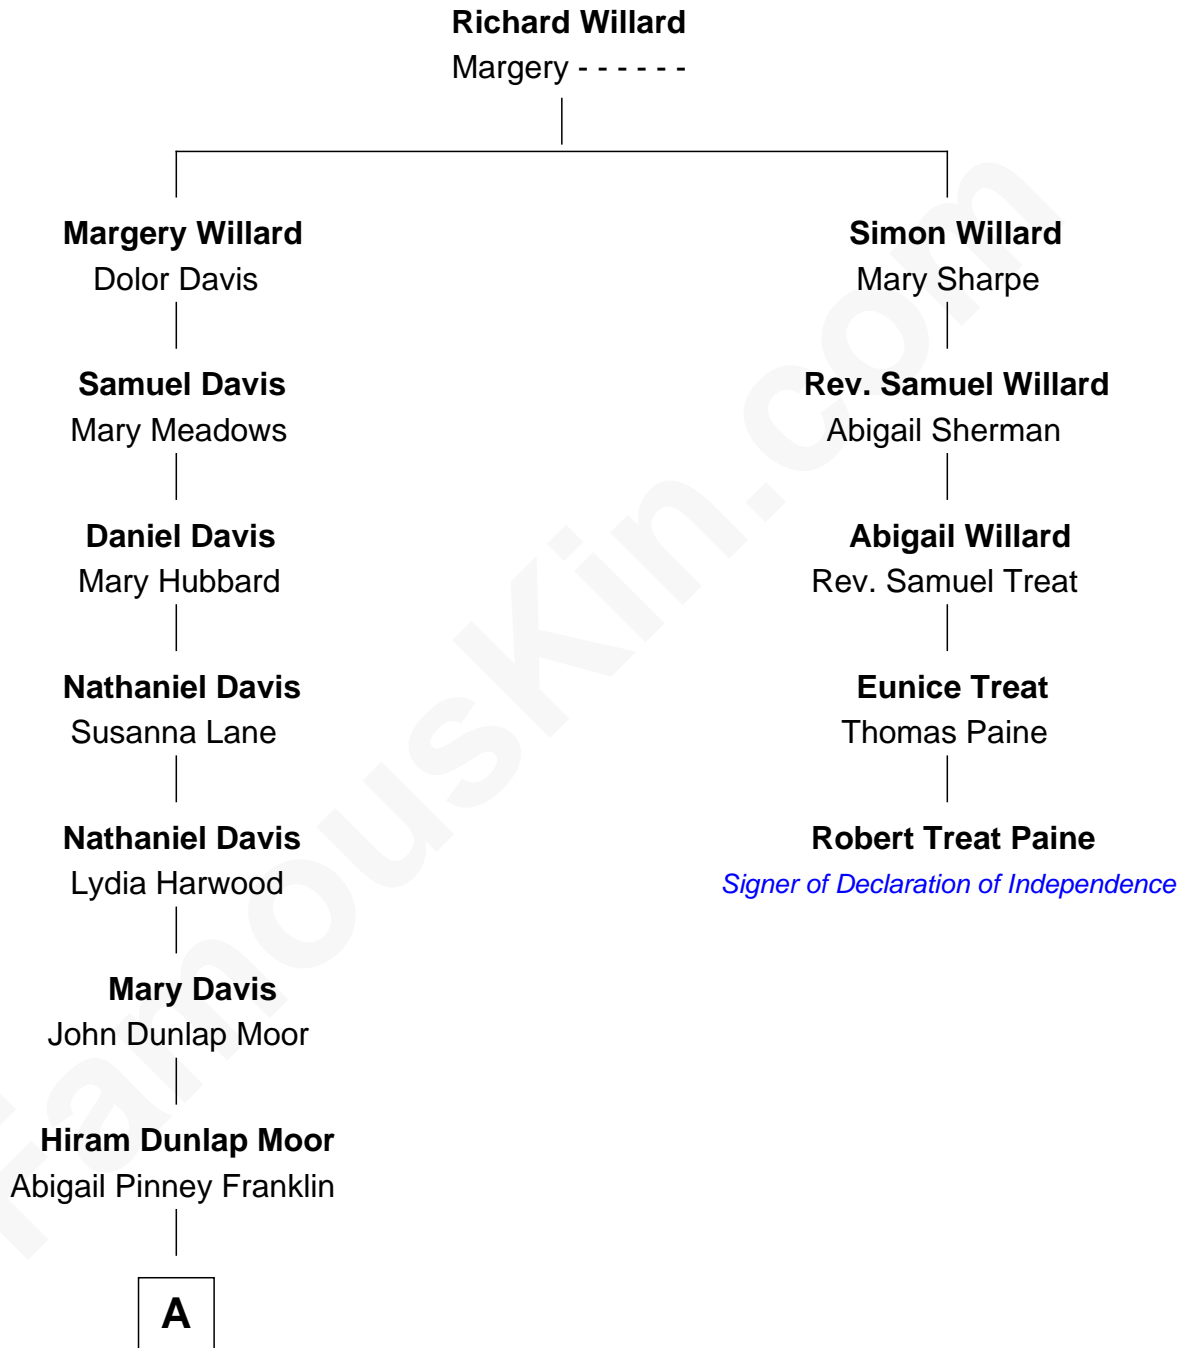

**FamousKin.com**  
**Relationship Chart of**  
**Calvin Coolidge**  
*30th U.S. President*

4th cousin 4 times removed of

**Robert Treat Paine**  
*Signer of the Declaration of Independence*

**A**

**Victoria Josephine Moor**  
Col. John Calvin Coolidge

**Calvin Coolidge**  
*30th U.S. President*

FamousKin.com