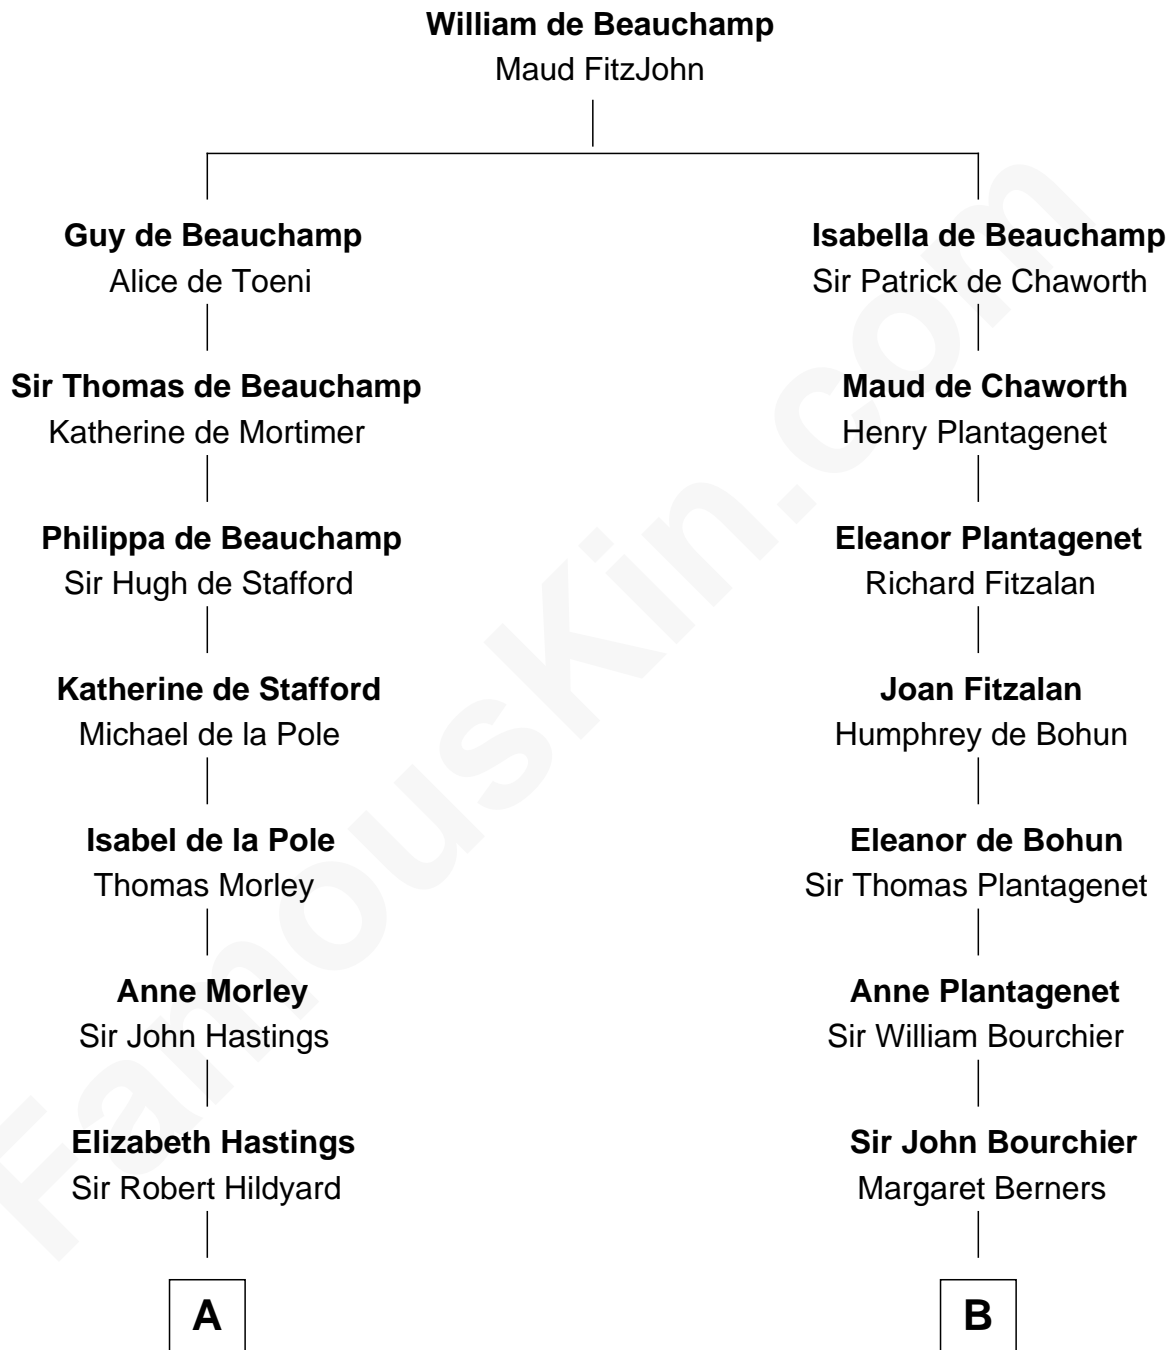

FamousKin.com
Relationship Chart of
Calvin Coolidge
30th U.S. President

17th cousin 4 times removed of

Robert Treat Paine
Signer of the Declaration of Independence

C

Israel Putnam Brown

Sally Briggs

Sally Briggs Brown

Israel Chase Brewer

Sarah Almeda Brewer

Calvin Galusha Coolidge

Col. John Calvin Coolidge

Victoria Josephine Moor

Calvin Coolidge

30th U.S. President

FamousKin.com