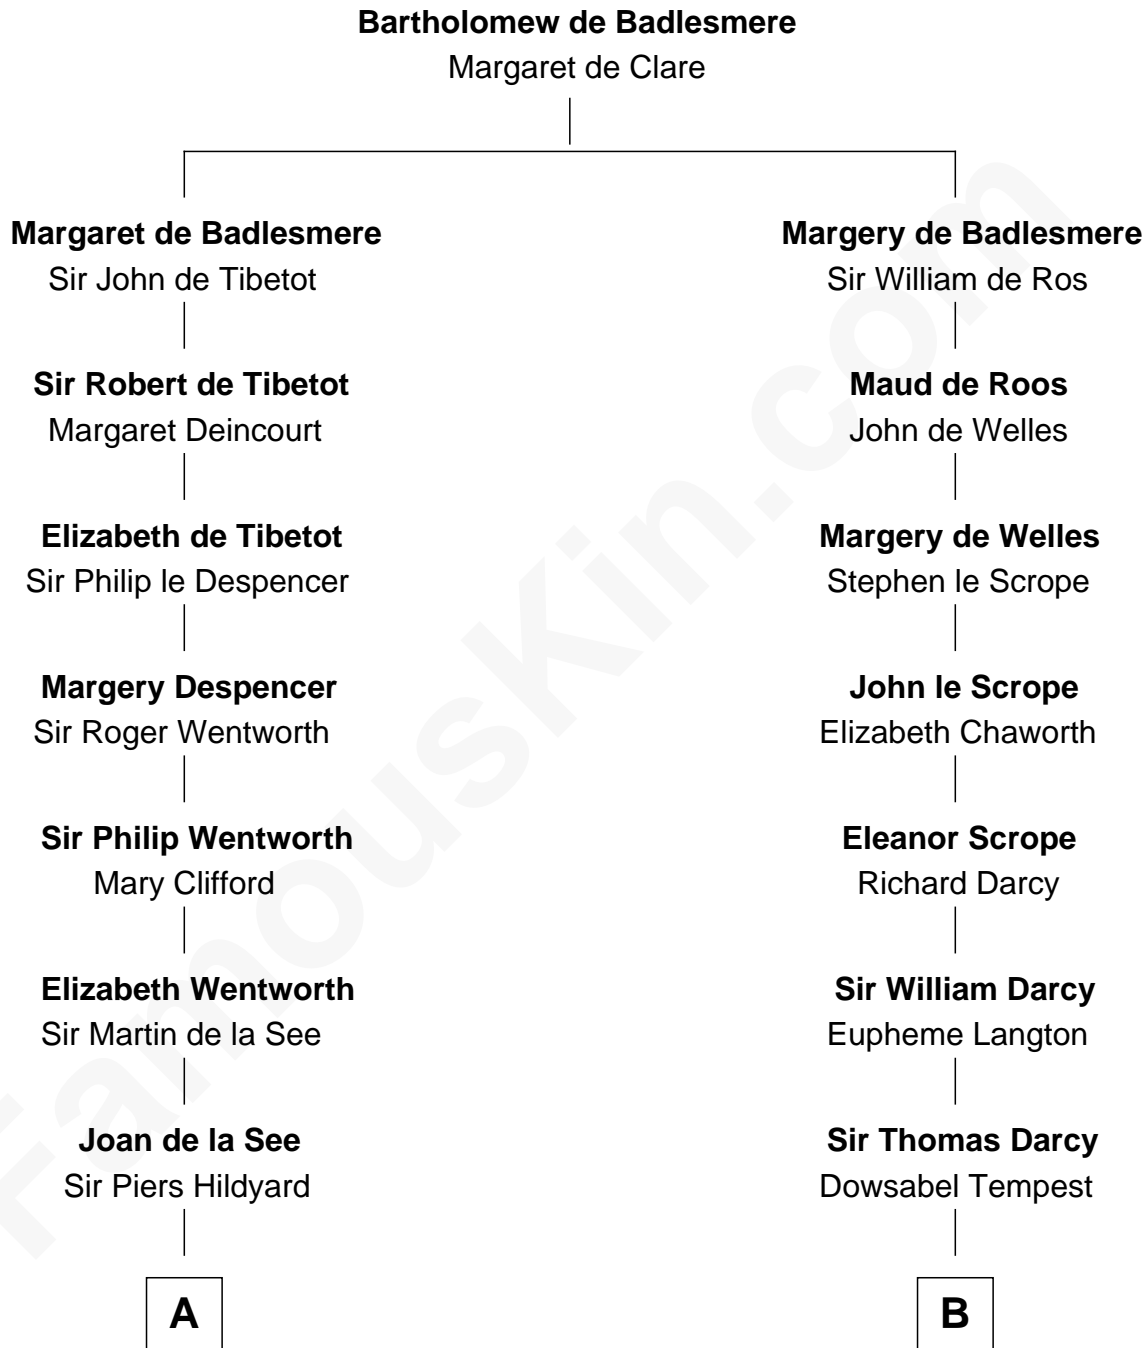

FamousKin.com
Relationship Chart of
Calvin Coolidge
30th U.S. President

14th cousin 6 times removed of

Robert Treat Paine
Signer of the Declaration of Independence

C

—
Sally Briggs Brown

Israel Chase Brewer

—
Sarah Almeda Brewer

Calvin Galusha Coolidge

—
Col. John Calvin Coolidge

Victoria Josephine Moor

—
Calvin Coolidge

30th U.S. President

FamousKin.com