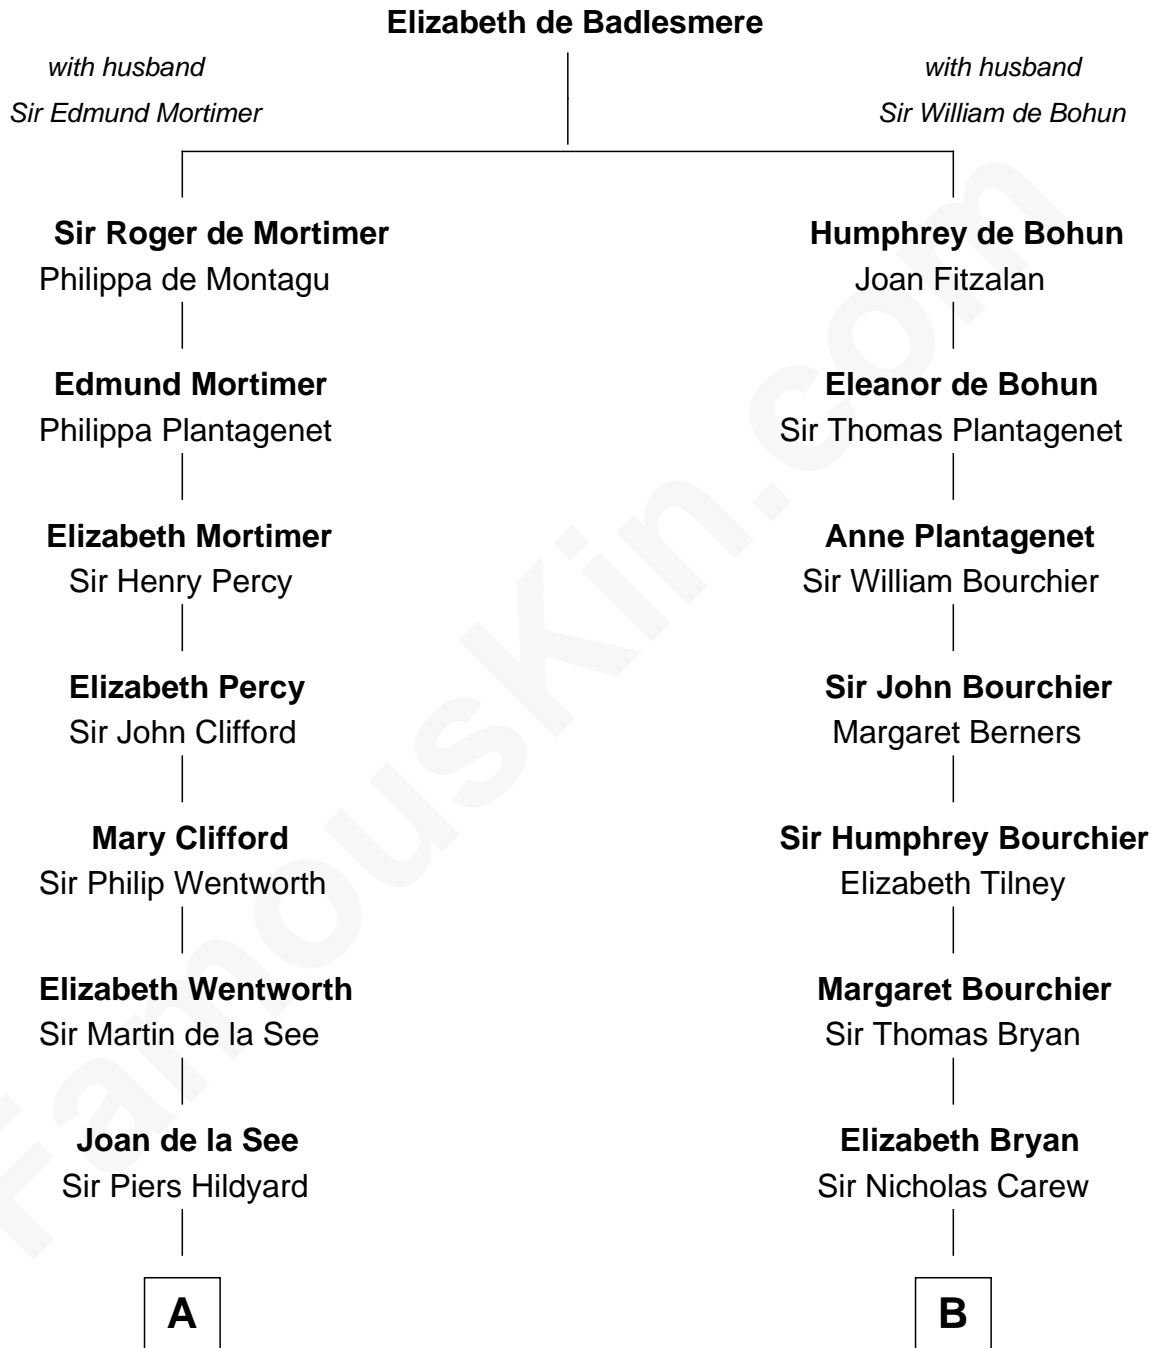

FamousKin.com
Relationship Chart of
Calvin Coolidge
30th U.S. President

14th cousin 6 times removed of

Robert Treat Paine
Signer of the Declaration of Independence

C

—
Sally Briggs Brown

Israel Chase Brewer

—
Sarah Almeda Brewer

Calvin Galusha Coolidge

—
Col. John Calvin Coolidge

Victoria Josephine Moor

—
Calvin Coolidge

30th U.S. President

FamousKin.com