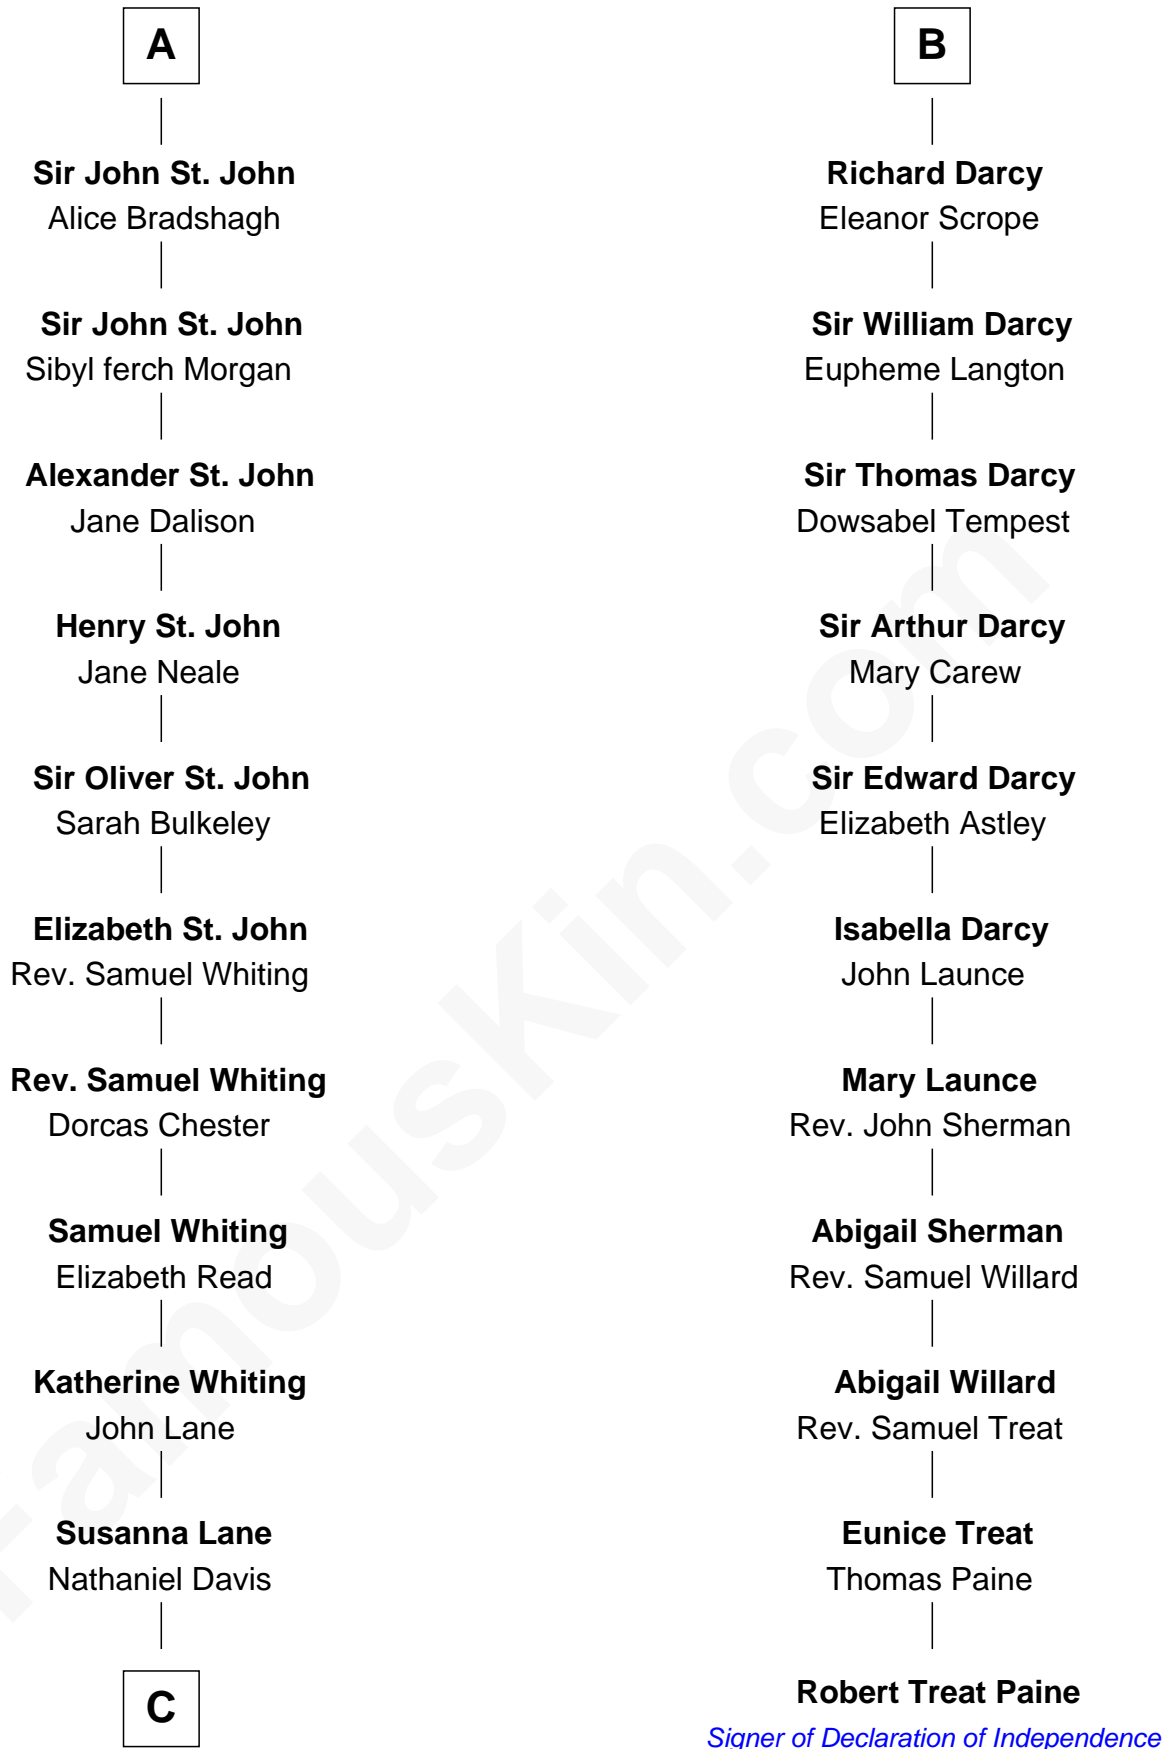

## Relationship Chart of

### Calvin Coolidge

30th U.S. President

17th cousin 4 times removed of

**Robert Treat Paine**  
Signer of the Declaration of Independence

**C**

—  
**Nathaniel Davis**

Lydia Harwood

—  
**Mary Davis**

John Dunlap Moor

—  
**Hiram Dunlap Moor**

Abigail Pinney Franklin

—  
**Victoria Josephine Moor**

Col. John Calvin Coolidge

—  
**Calvin Coolidge**

*30th U.S. President*

FamousKin.com