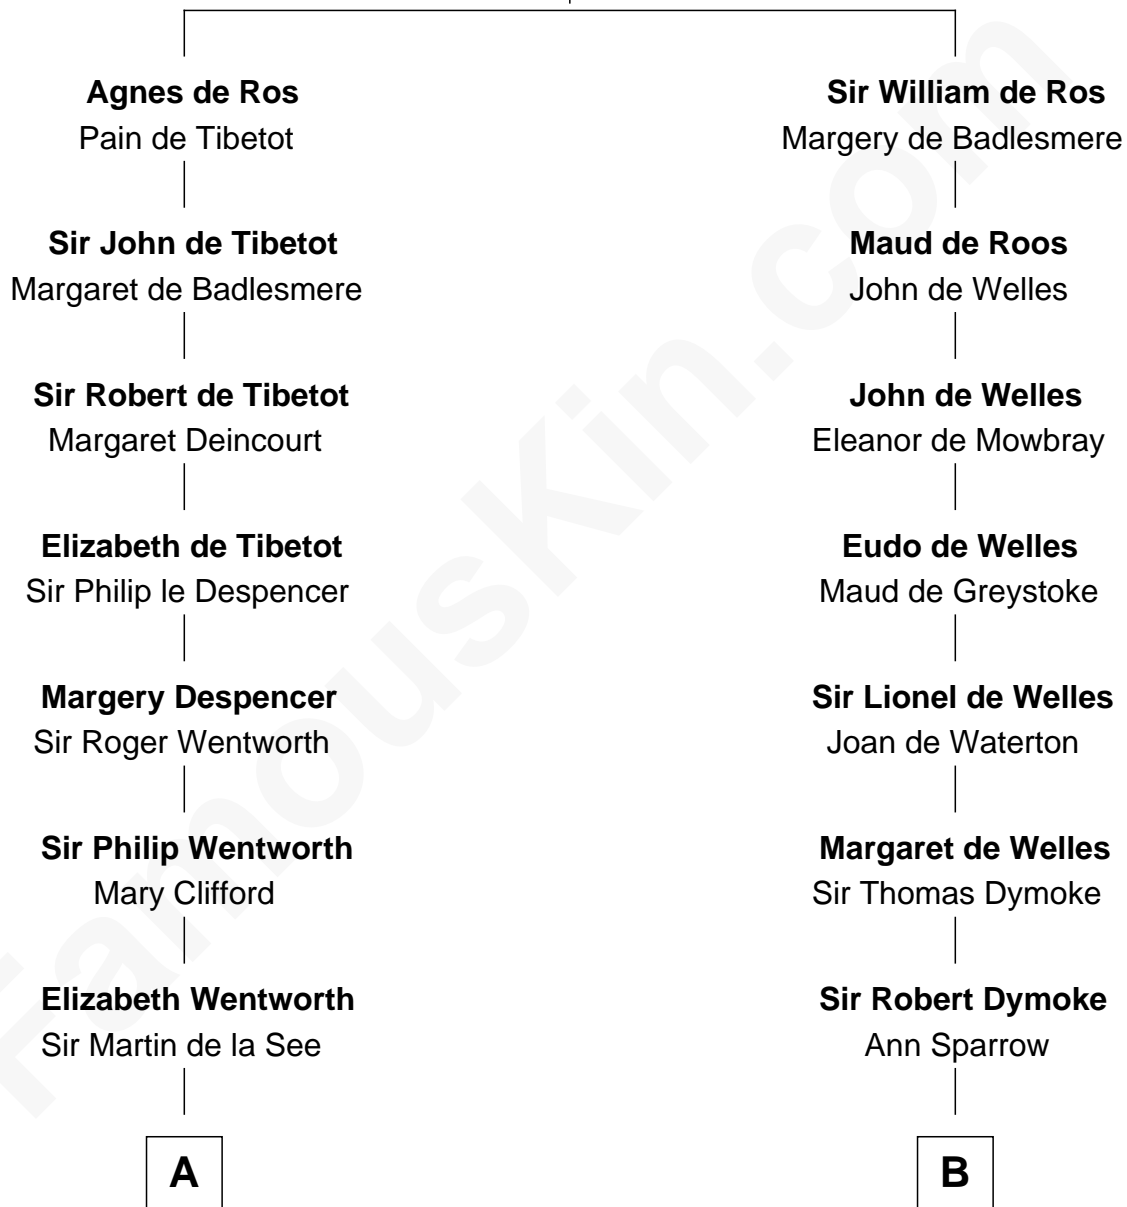

FamousKin.com Relationship Chart of

Calvin Coolidge

30th U.S. President

14th cousin 7 times removed of

Thomas Nelson

Signer of the Declaration of Independence

William de Ros
Maude de Vaux

C

Israel Putnam Brown

Sally Briggs

Sally Briggs Brown

Israel Chase Brewer

Sarah Almeda Brewer

Calvin Galusha Coolidge

Col. John Calvin Coolidge

Victoria Josephine Moor