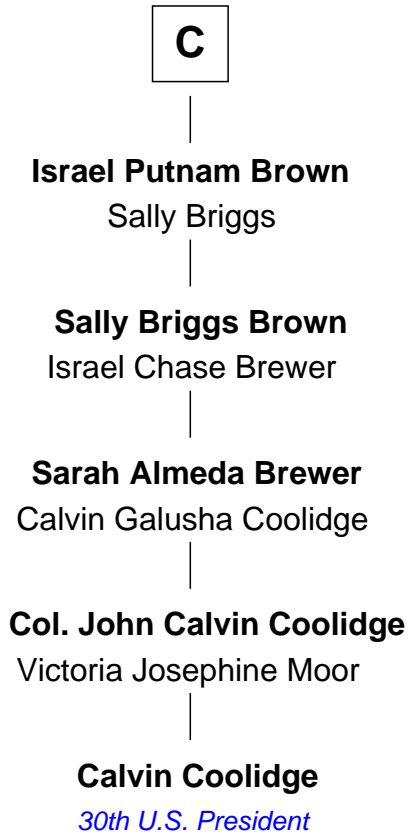

FamousKin.com