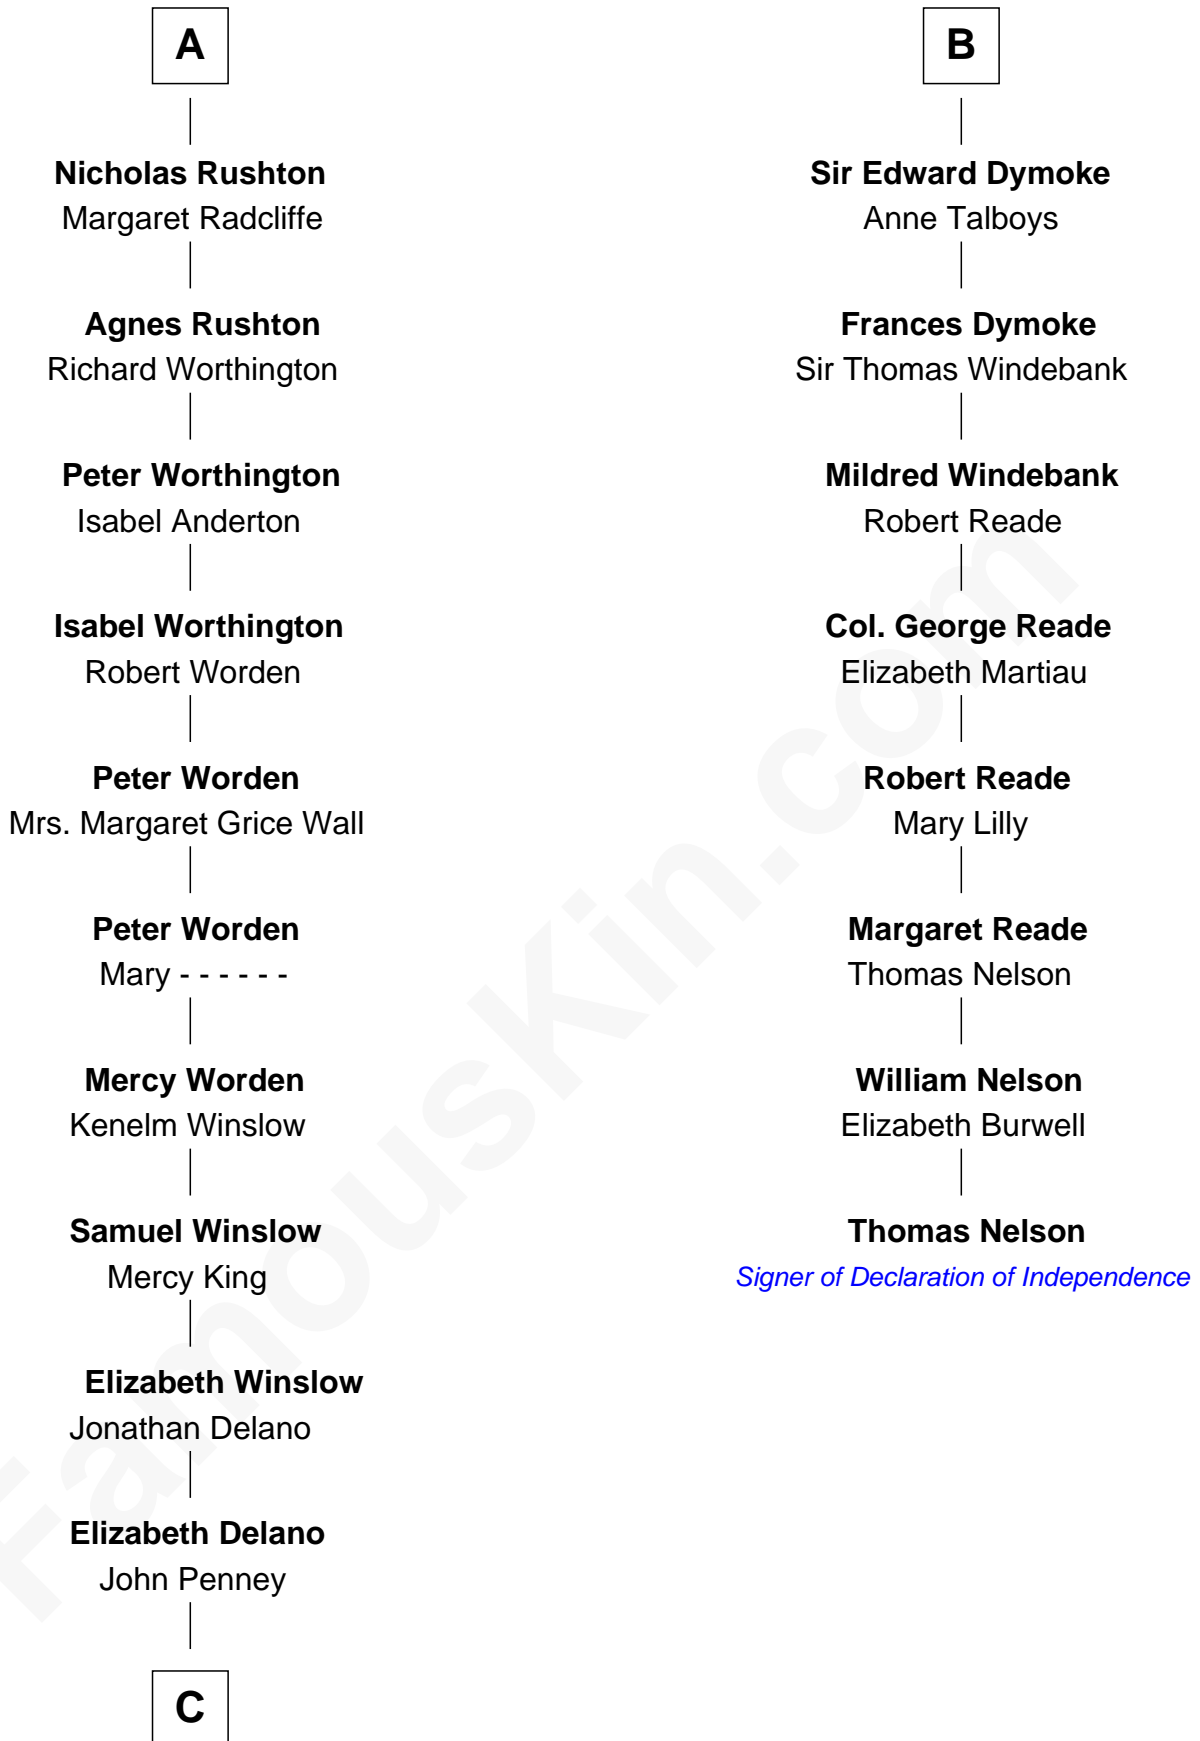

FamousKin.com Relationship Chart of

Calvin Coolidge

30th U.S. President

14th cousin 7 times removed of

Thomas Nelson

Signer of the Declaration of Independence

Sir William de Ros

Eustache Fitz Ralph

C

Jonathan Pinney

Priscilla Grover

Priscilla Pinney

Luther Franklin

Abigail Pinney Franklin

Hiram Dunlap Moor

Victoria Josephine Moor