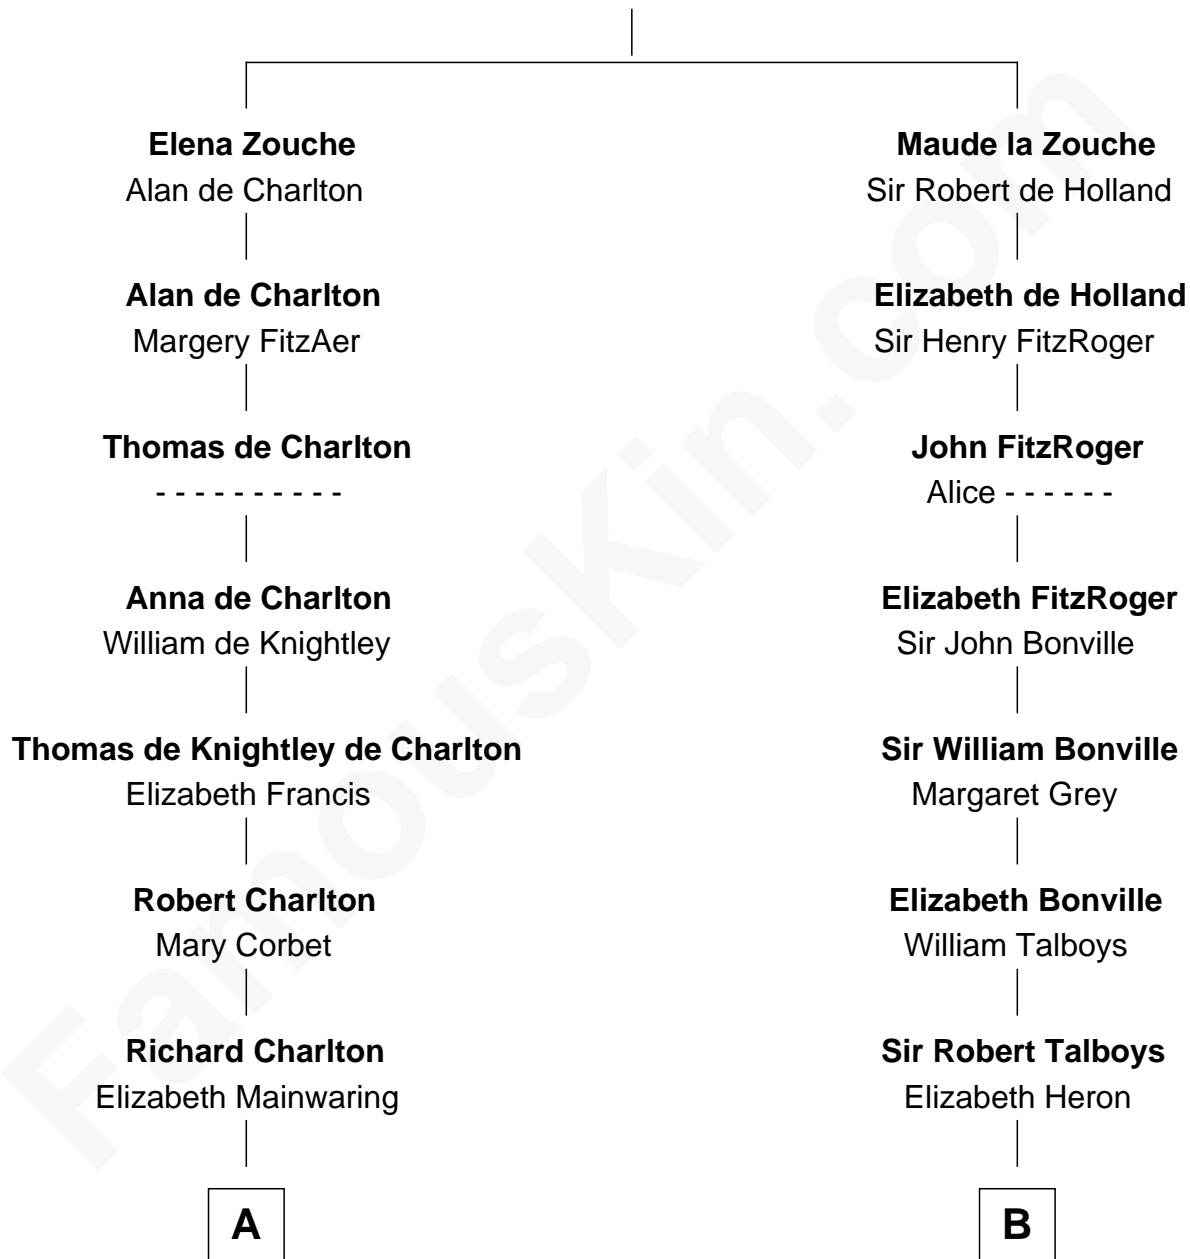

FamousKin.com Relationship Chart of

Calvin Coolidge

30th U.S. President

15th cousin 5 times removed of

Thomas Nelson

Signer of the Declaration of Independence

Sir Alan la Zouche

Eleanor de Segrave

C

—
Mary Davis

John Dunlap Moor

—
Hiram Dunlap Moor

Abigail Pinney Franklin

—
Victoria Josephine Moor

Col. John Calvin Coolidge

—
Calvin Coolidge

30th U.S. President

FamousKin.com