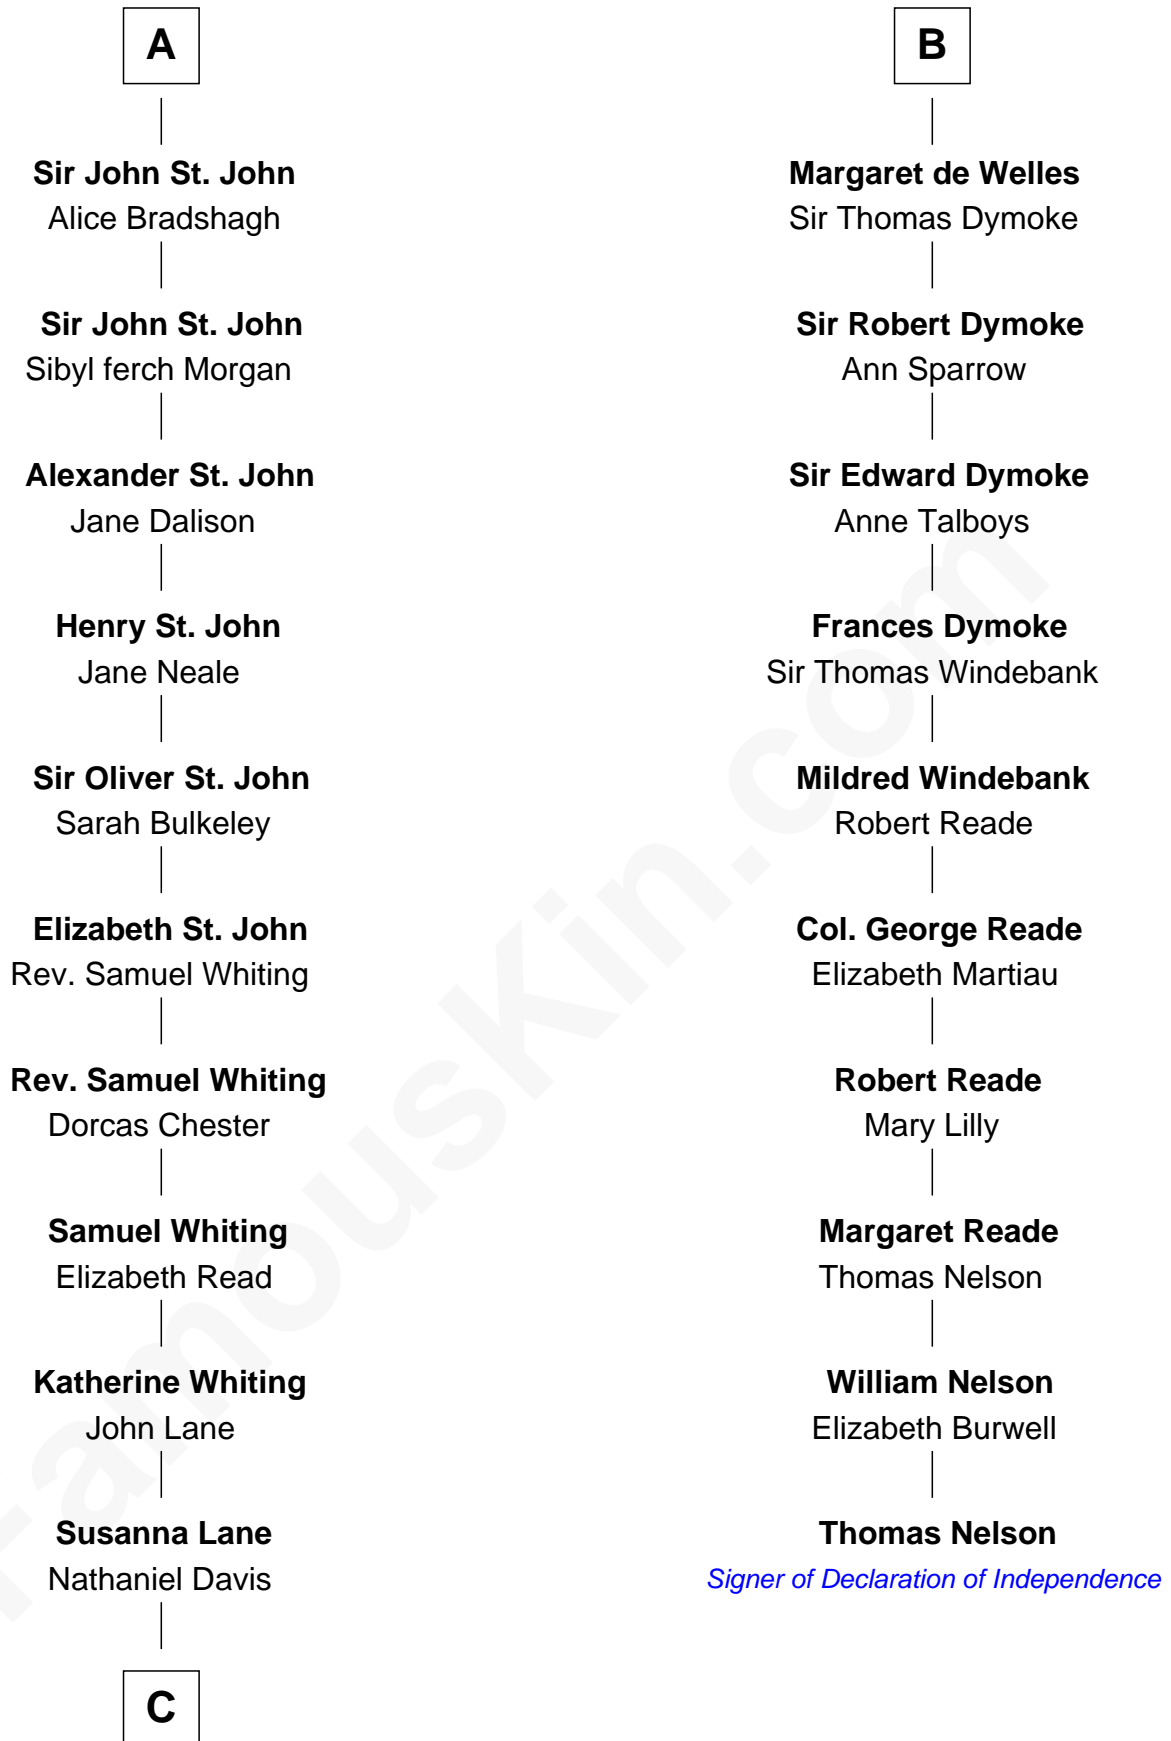

FamousKin.com Relationship Chart of

Calvin Coolidge

30th U.S. President

16th cousin 5 times removed of

Thomas Nelson

Signer of the Declaration of Independence

C

Nathaniel Davis

30th U.S. President

FamousKin.com