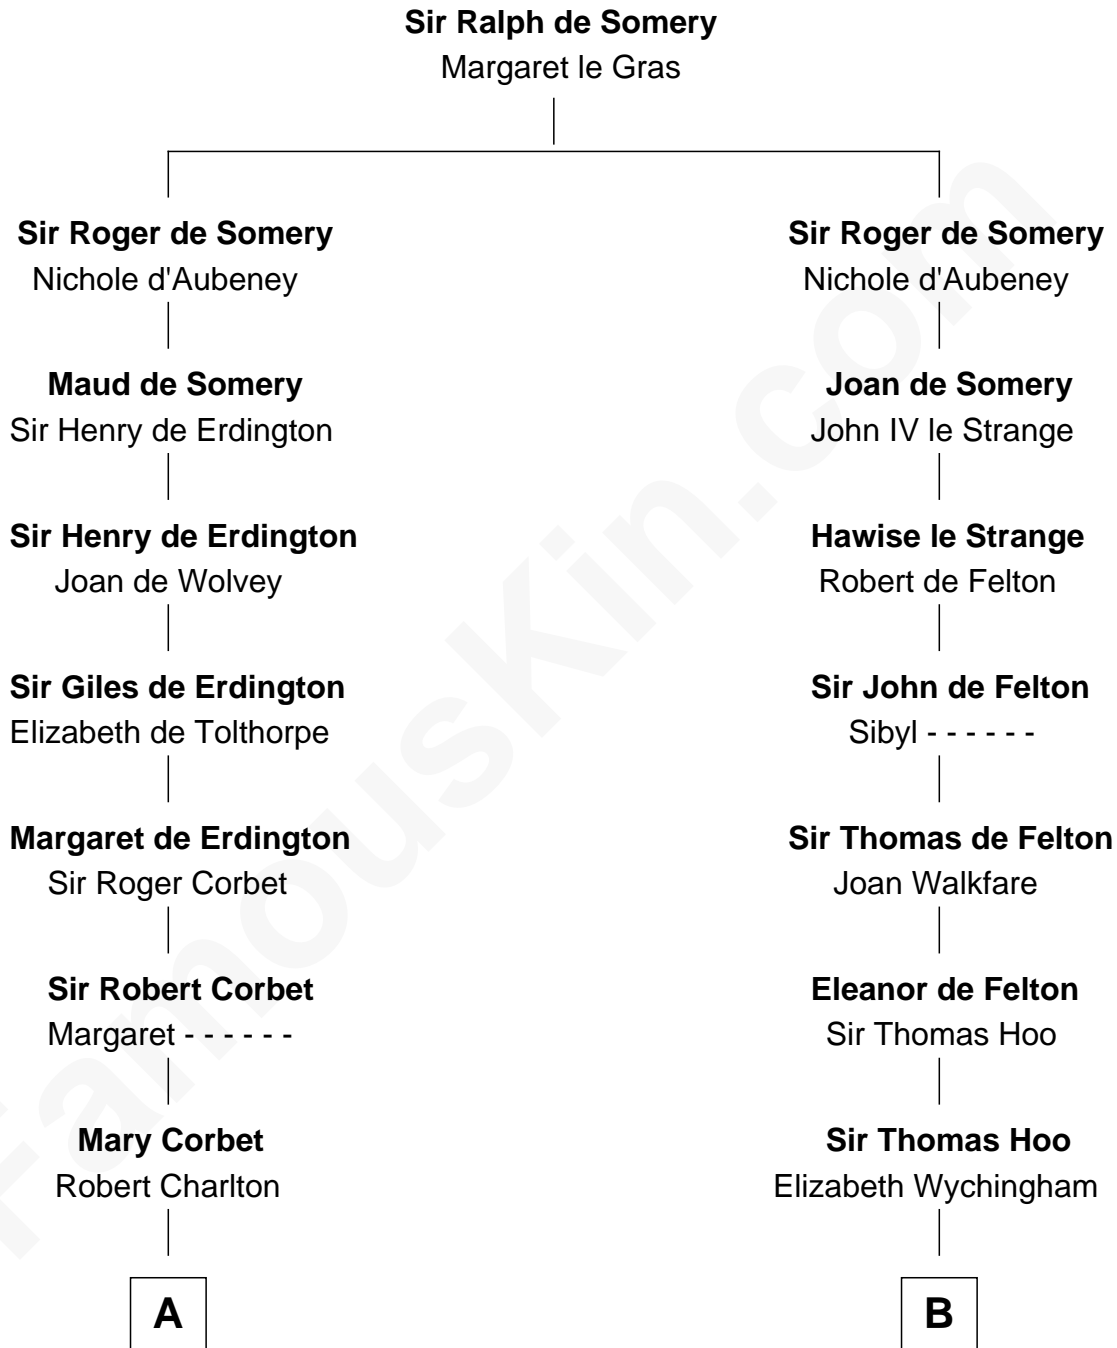

FamousKin.com
Relationship Chart of
Calvin Coolidge
30th U.S. President

18th cousin 3 times removed of
William Floyd
Signer of the Declaration of Independence

C

Nathaniel Davis

Lydia Harwood

Mary Davis

John Dunlap Moor

Hiram Dunlap Moor

Abigail Pinney Franklin

Victoria Josephine Moor

Col. John Calvin Coolidge

Calvin Coolidge

30th U.S. President

D

Tabitha Smith