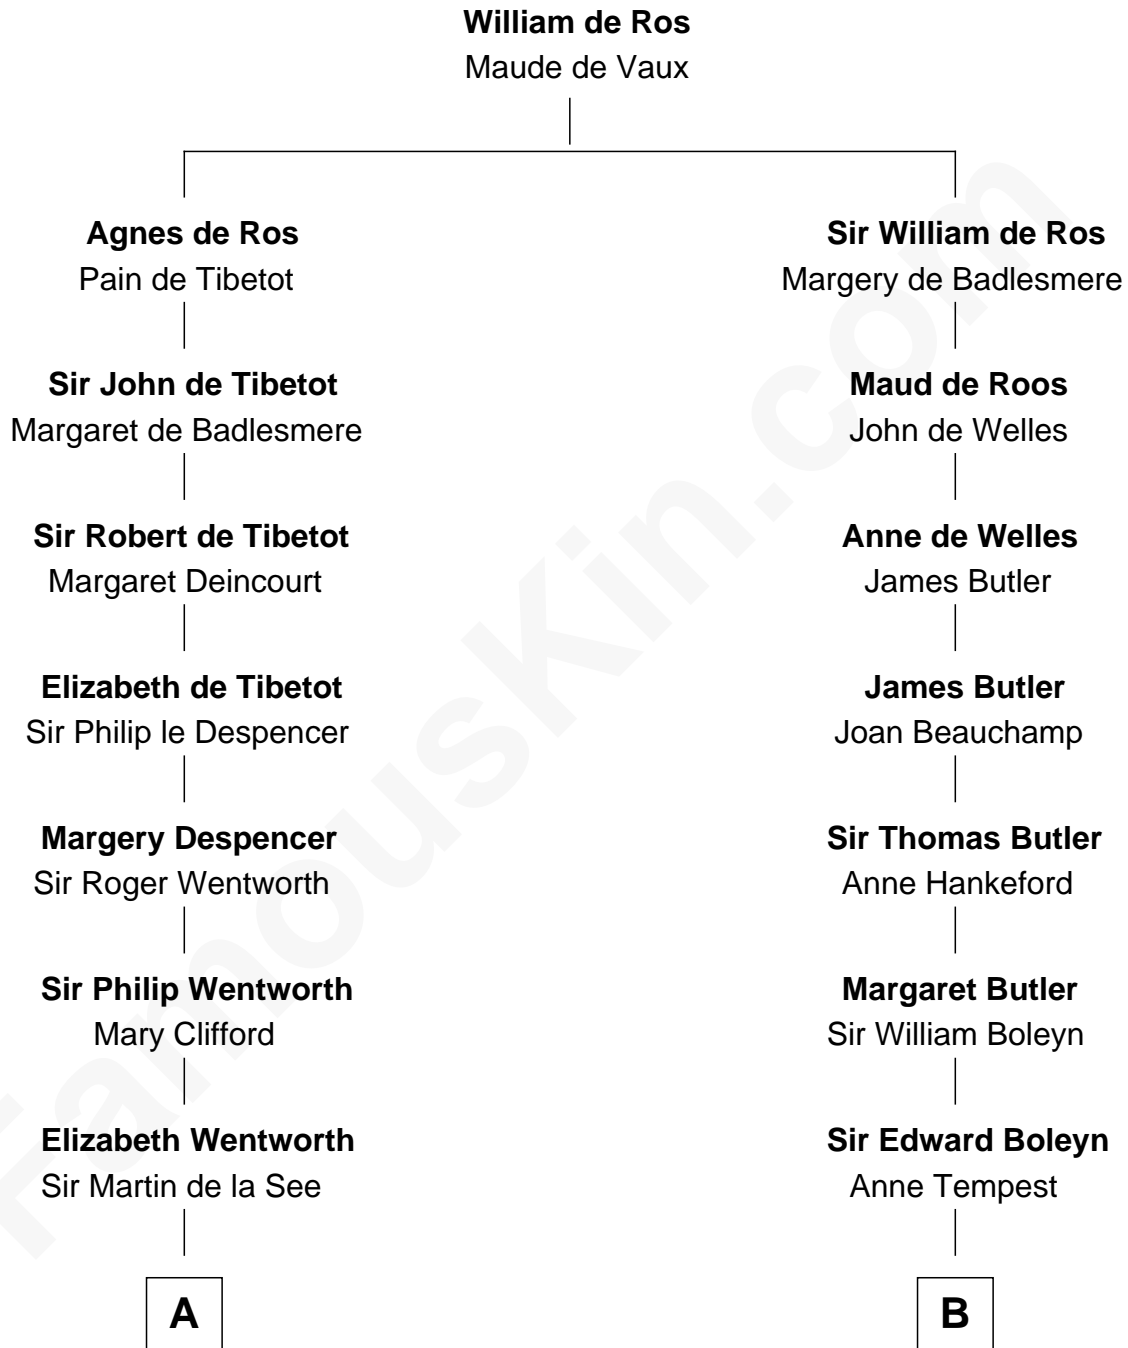

FamousKin.com
Relationship Chart of
Calvin Coolidge
30th U.S. President

15th cousin 6 times removed of
William Floyd
Signer of the Declaration of Independence

FamousKin.com