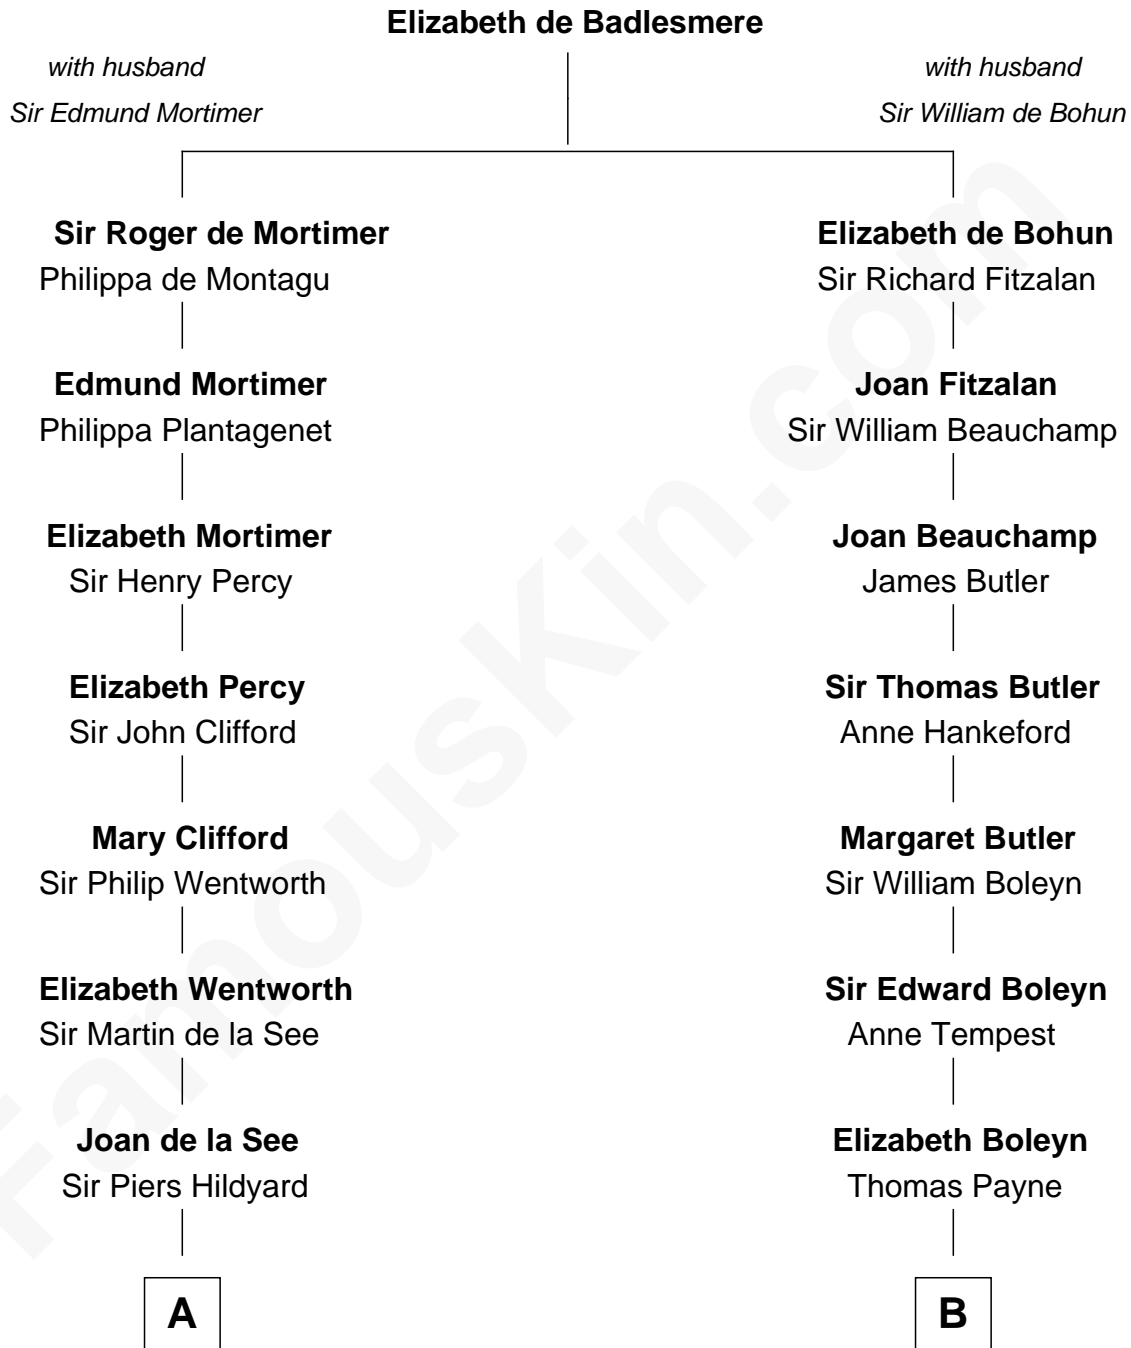

FamousKin.com
Relationship Chart of
Calvin Coolidge
30th U.S. President

14th cousin 6 times removed of
William Floyd
Signer of the Declaration of Independence

C

—
Sally Briggs Brown

Israel Chase Brewer

—
Sarah Almeda Brewer

Calvin Galusha Coolidge

—
Col. John Calvin Coolidge

Victoria Josephine Moor

—
Calvin Coolidge

30th U.S. President

FamousKin.com