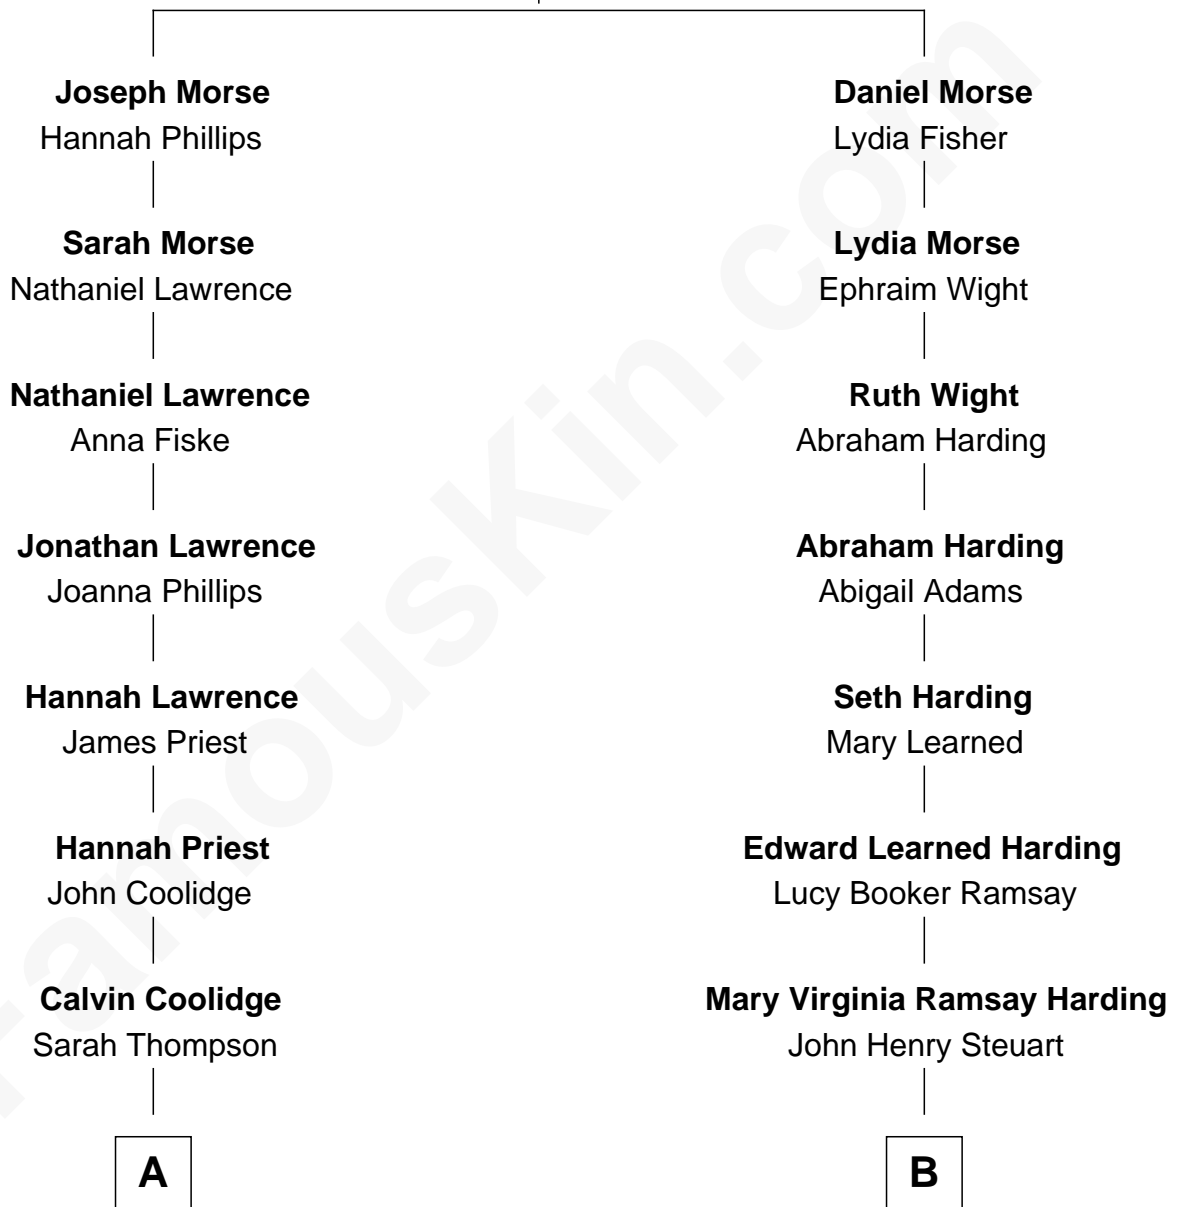

FamousKin.com Relationship Chart of

Calvin Coolidge

30th U.S. President

9th cousin of

King Leka I

King of the Albanians

Samuel Morse
Elizabeth Jasper

FamousKin.com