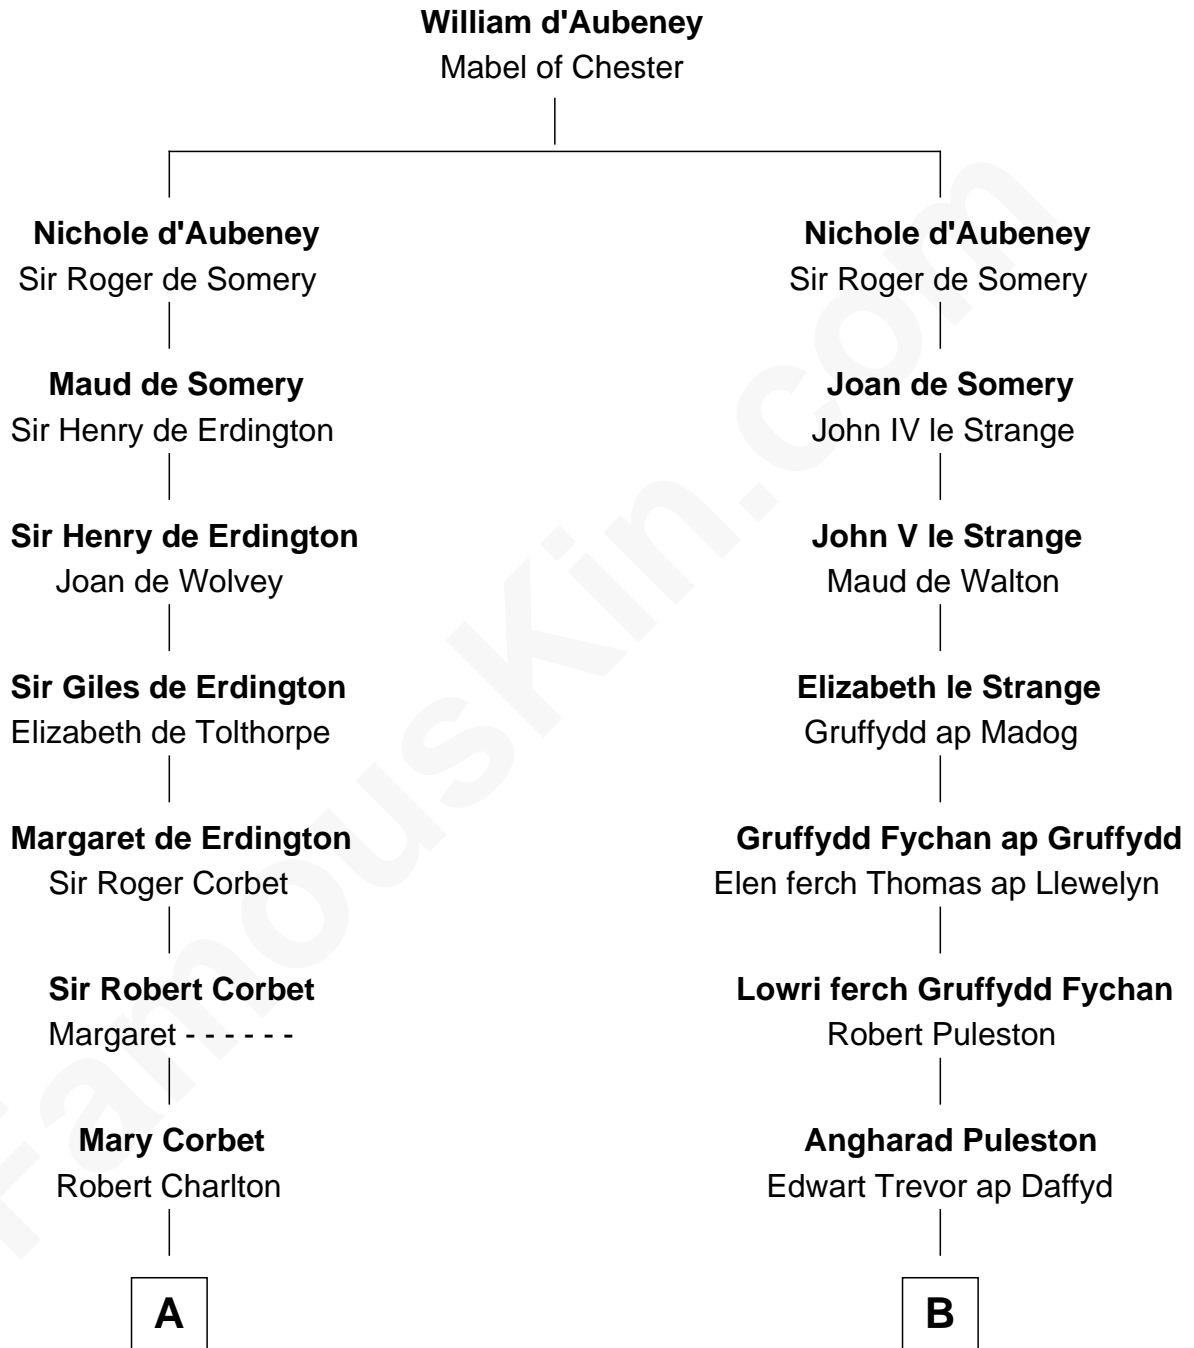

**FamousKin.com**  
**Relationship Chart of**  
**Calvin Coolidge**  
*30th U.S. President*

**16th cousin 5 times removed of**  
**General William Whipple**  
*Signer of the Declaration of Independence*

**C**

—  
**Nathaniel Davis**

Lydia Harwood

—  
**Mary Davis**

John Dunlap Moor

—  
**Hiram Dunlap Moor**

Abigail Pinney Franklin

—  
**Victoria Josephine Moor**