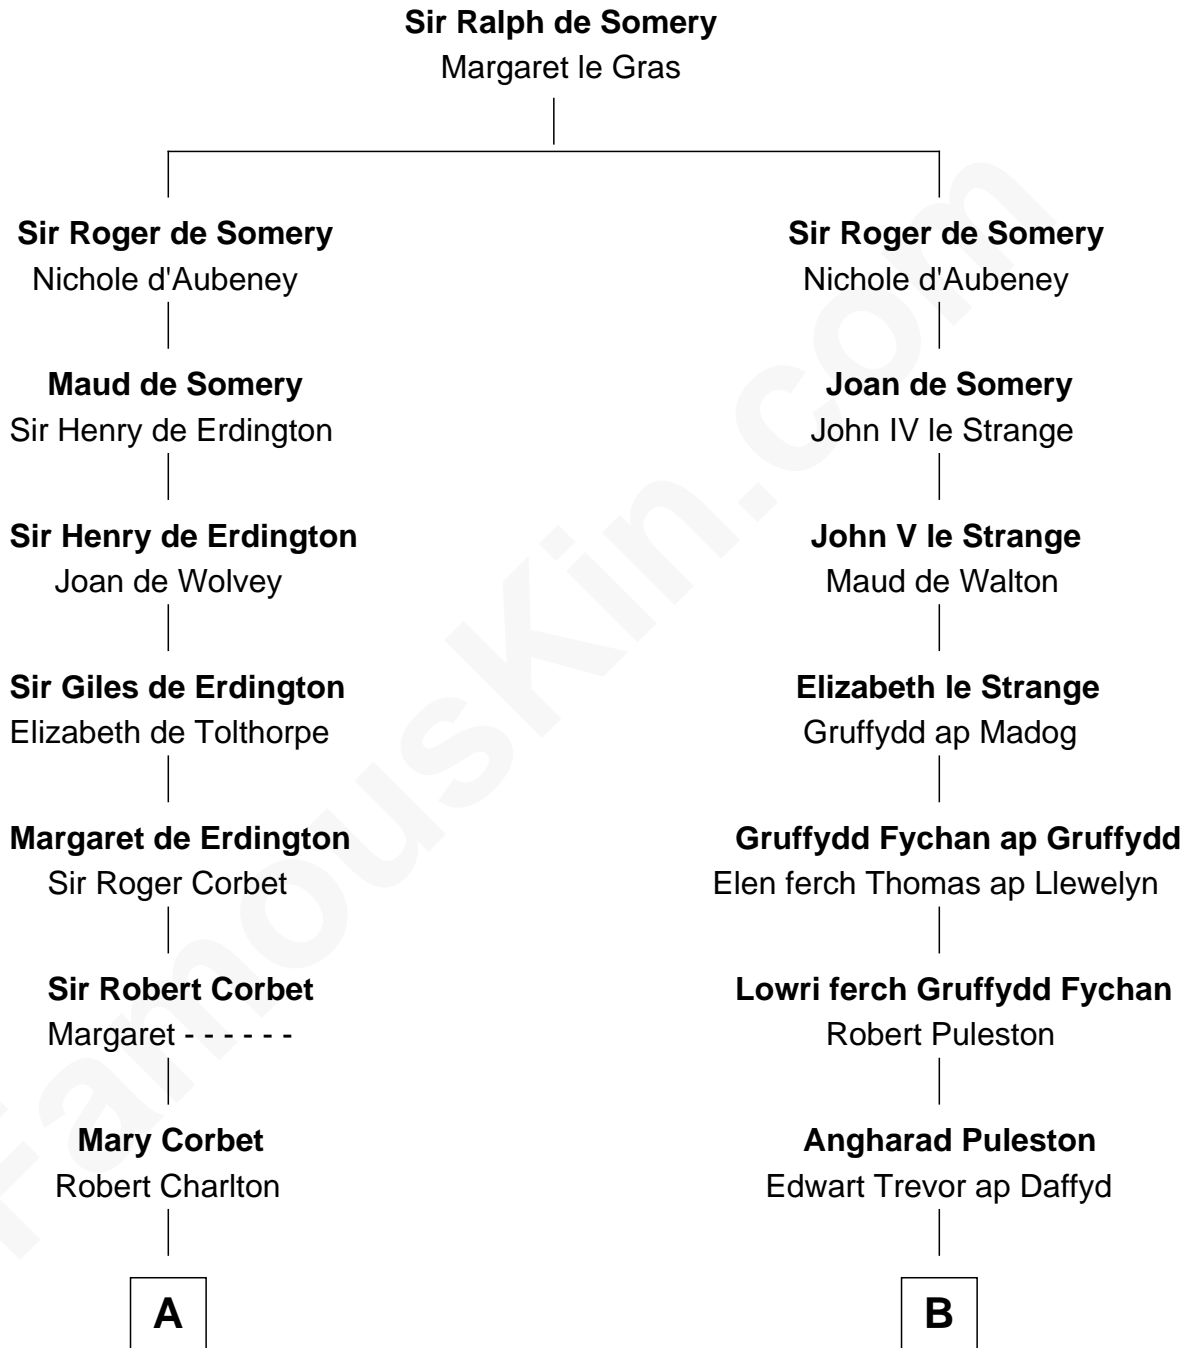

FamousKin.com
Relationship Chart of
Calvin Coolidge
30th U.S. President

16th cousin 5 times removed of
General William Whipple
Signer of the Declaration of Independence

C

—
Nathaniel Davis

Lydia Harwood

—
Mary Davis

John Dunlap Moor

—
Hiram Dunlap Moor

Abigail Pinney Franklin

—
Victoria Josephine Moor

Col. John Calvin Coolidge

—
Calvin Coolidge

30th U.S. President

FamousKin.com