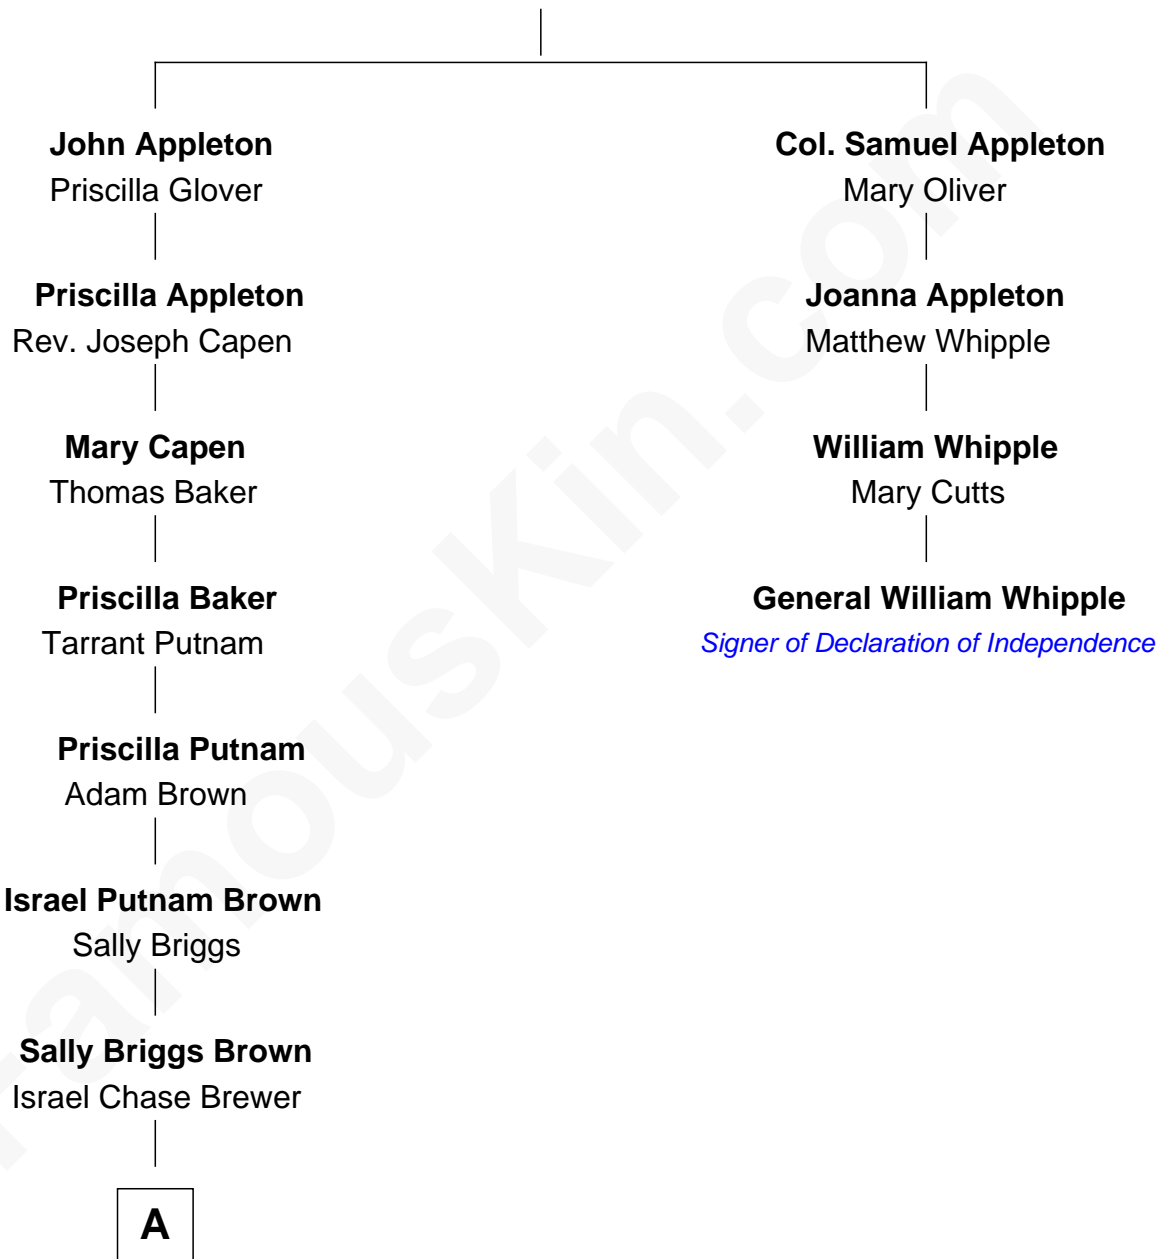

FamousKin.com Relationship Chart of

Calvin Coolidge

30th U.S. President

3rd cousin 6 times removed of

General William Whipple

Signer of the Declaration of Independence

Samuel Appleton

Judith Everard

A

—
Sarah Almeda Brewer
Calvin Galusha Coolidge

—
Col. John Calvin Coolidge
Victoria Josephine Moor

—
Calvin Coolidge
30th U.S. President

FamousKin.com