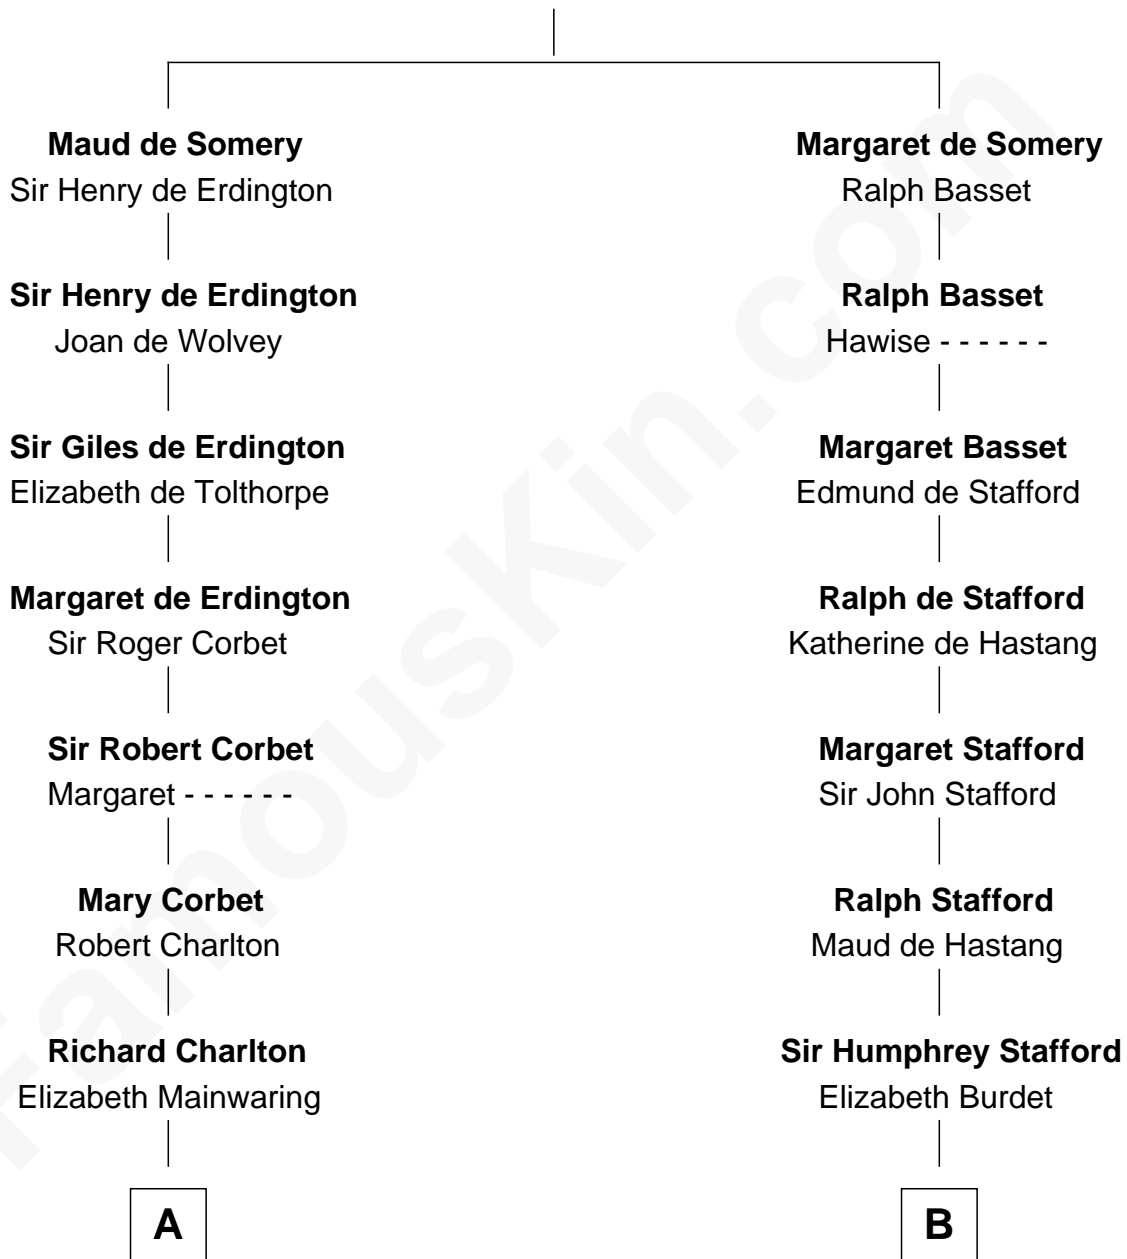

FamousKin.com
Relationship Chart of
Calvin Coolidge
30th U.S. President

18th cousin 2 times removed of

Robert Townsend

Member of the Culper Spy Ring during the American Revolution

Sir Roger de Somery
 Nichole d'Aubenev

C

Mary Davis
John Dunlap Moor

Hiram Dunlap Moor
Abigail Pinney Franklin

Victoria Josephine Moor
Col. John Calvin Coolidge

Calvin Coolidge
30th U.S. President

D

Samuel Townsend
Sarah Stoddard

Robert Townsend
Spy known as "Culper Jr."