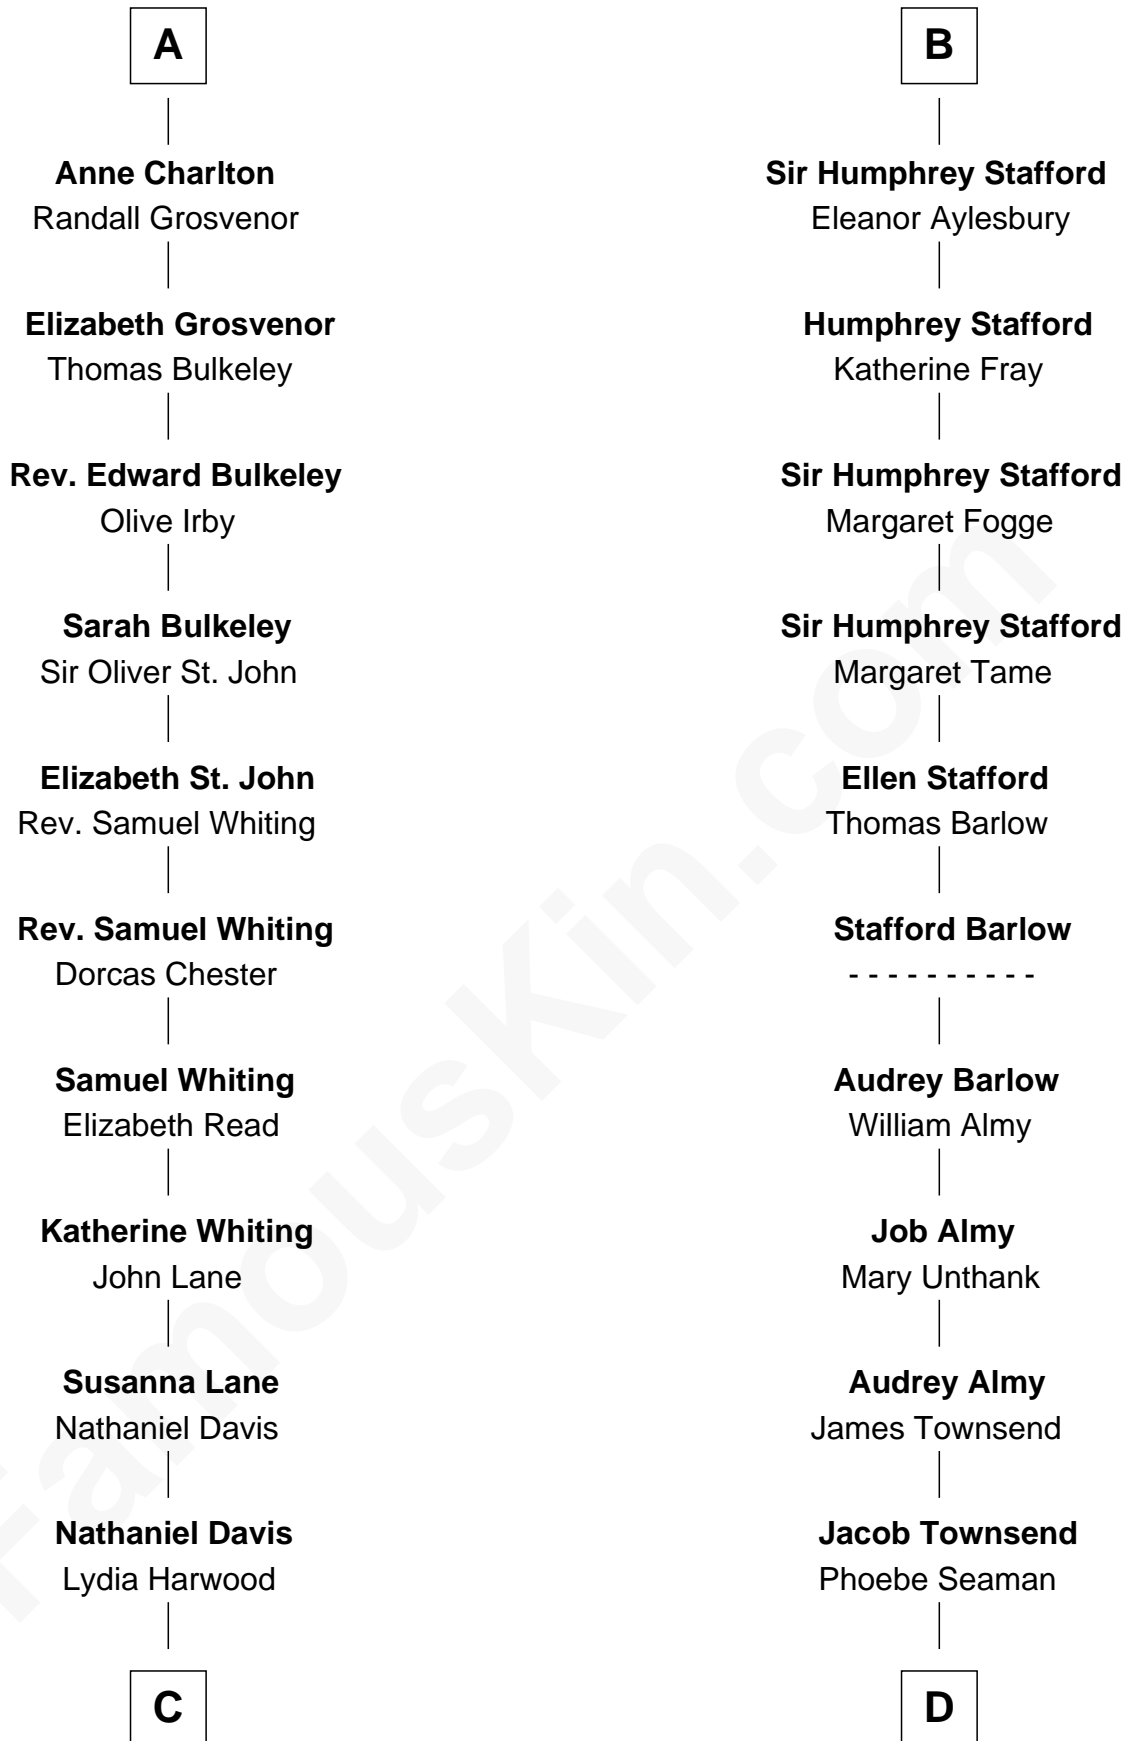

FamousKin.com
Relationship Chart of
Calvin Coolidge
30th U.S. President

18th cousin 2 times removed of

Robert Townsend

Member of the Culper Spy Ring during the American Revolution

Sir Roger de Somery
 Nichole d'Aubenev

C

Mary Davis
John Dunlap Moor

Hiram Dunlap Moor
Abigail Pinney Franklin

Victoria Josephine Moor
Col. John Calvin Coolidge

Calvin Coolidge
30th U.S. President

D

Samuel Townsend
Sarah Stoddard

Robert Townsend
Spy known as "Culper Jr."