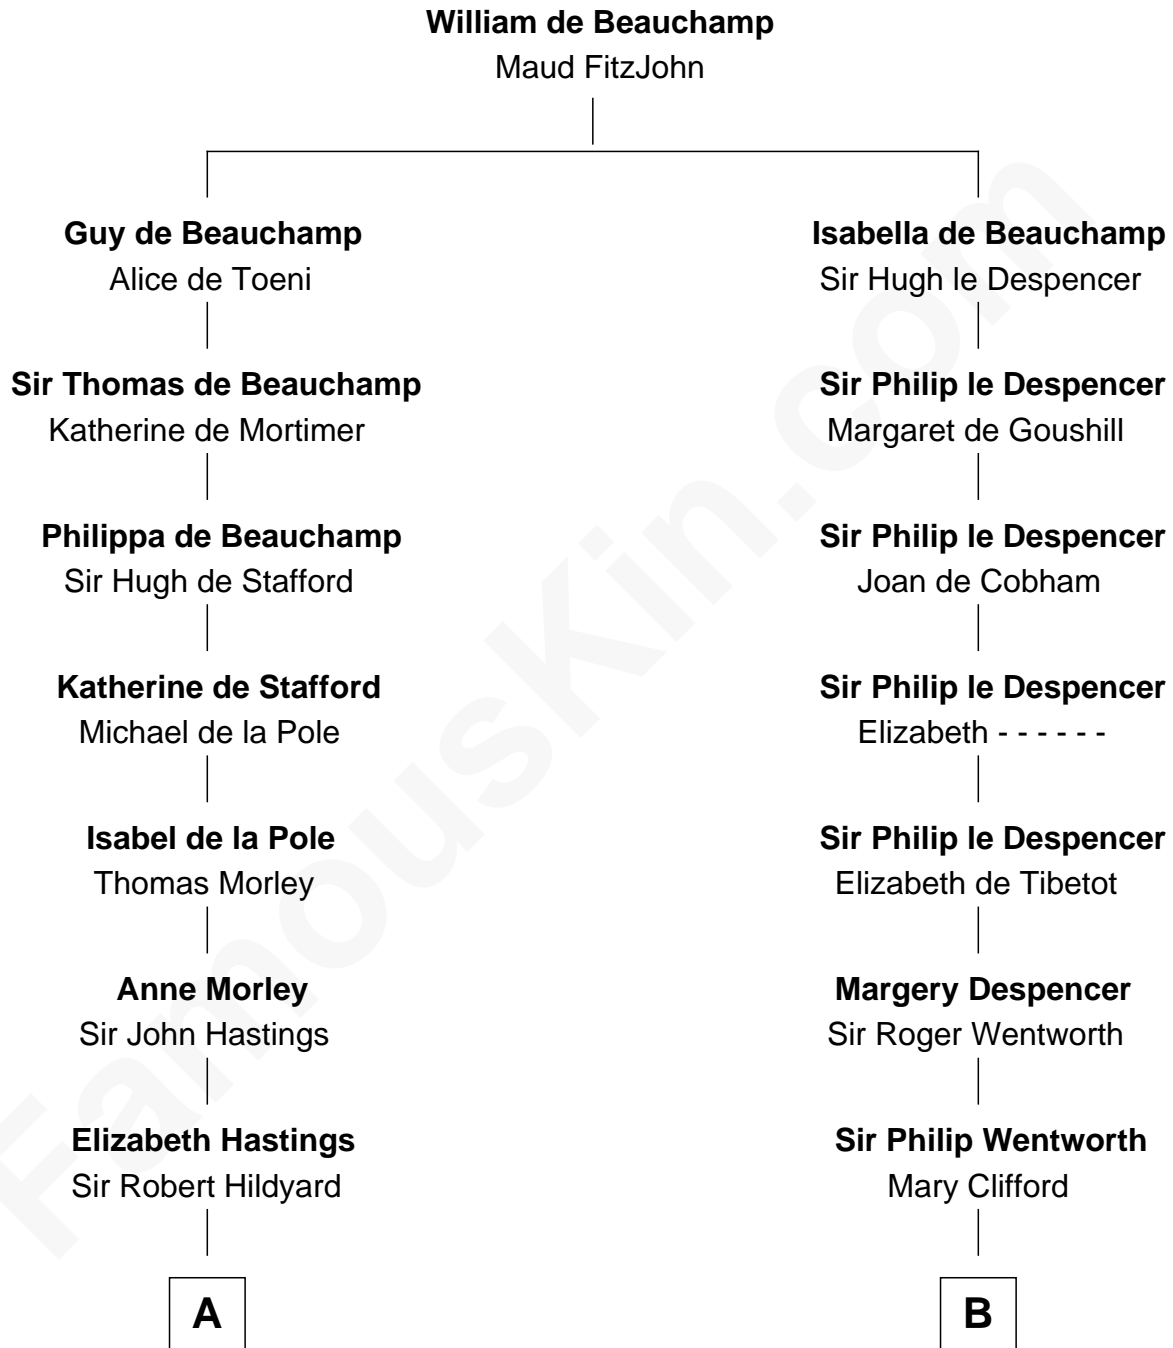

# FamousKin.com Relationship Chart of

**Calvin Coolidge**

*30th U.S. President*

15th cousin 6 times removed of

**Caesar Rodney**

*Signer of the Declaration of Independence*

FamousKin.com