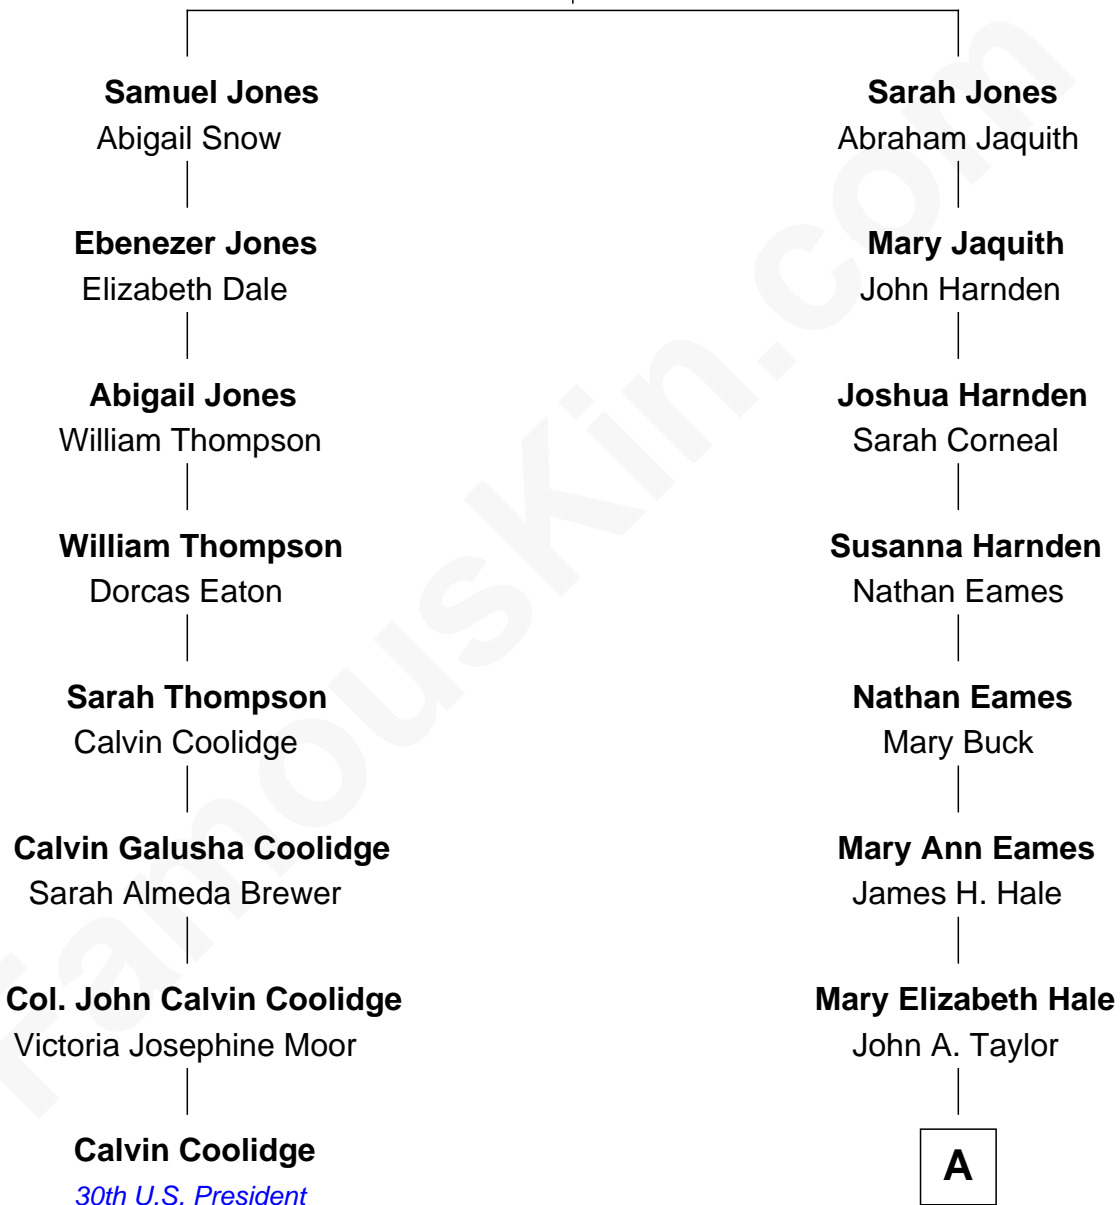

FamousKin.com Relationship Chart of

Calvin Coolidge

30th U.S. President

7th cousin 4 times removed of

Donnie Wahlberg

Singer and Movie Actor

Hugh Jones

*with wife
Hannah Tompkins*

*with wife
Mary Foster*

A

Alma Elizabeth Taylor

George W. McKittrick

Ellen Floyd McKittrick

Edward Brisbois

Leone Floyd Brisbois

Arthur Ambrose Donnelly