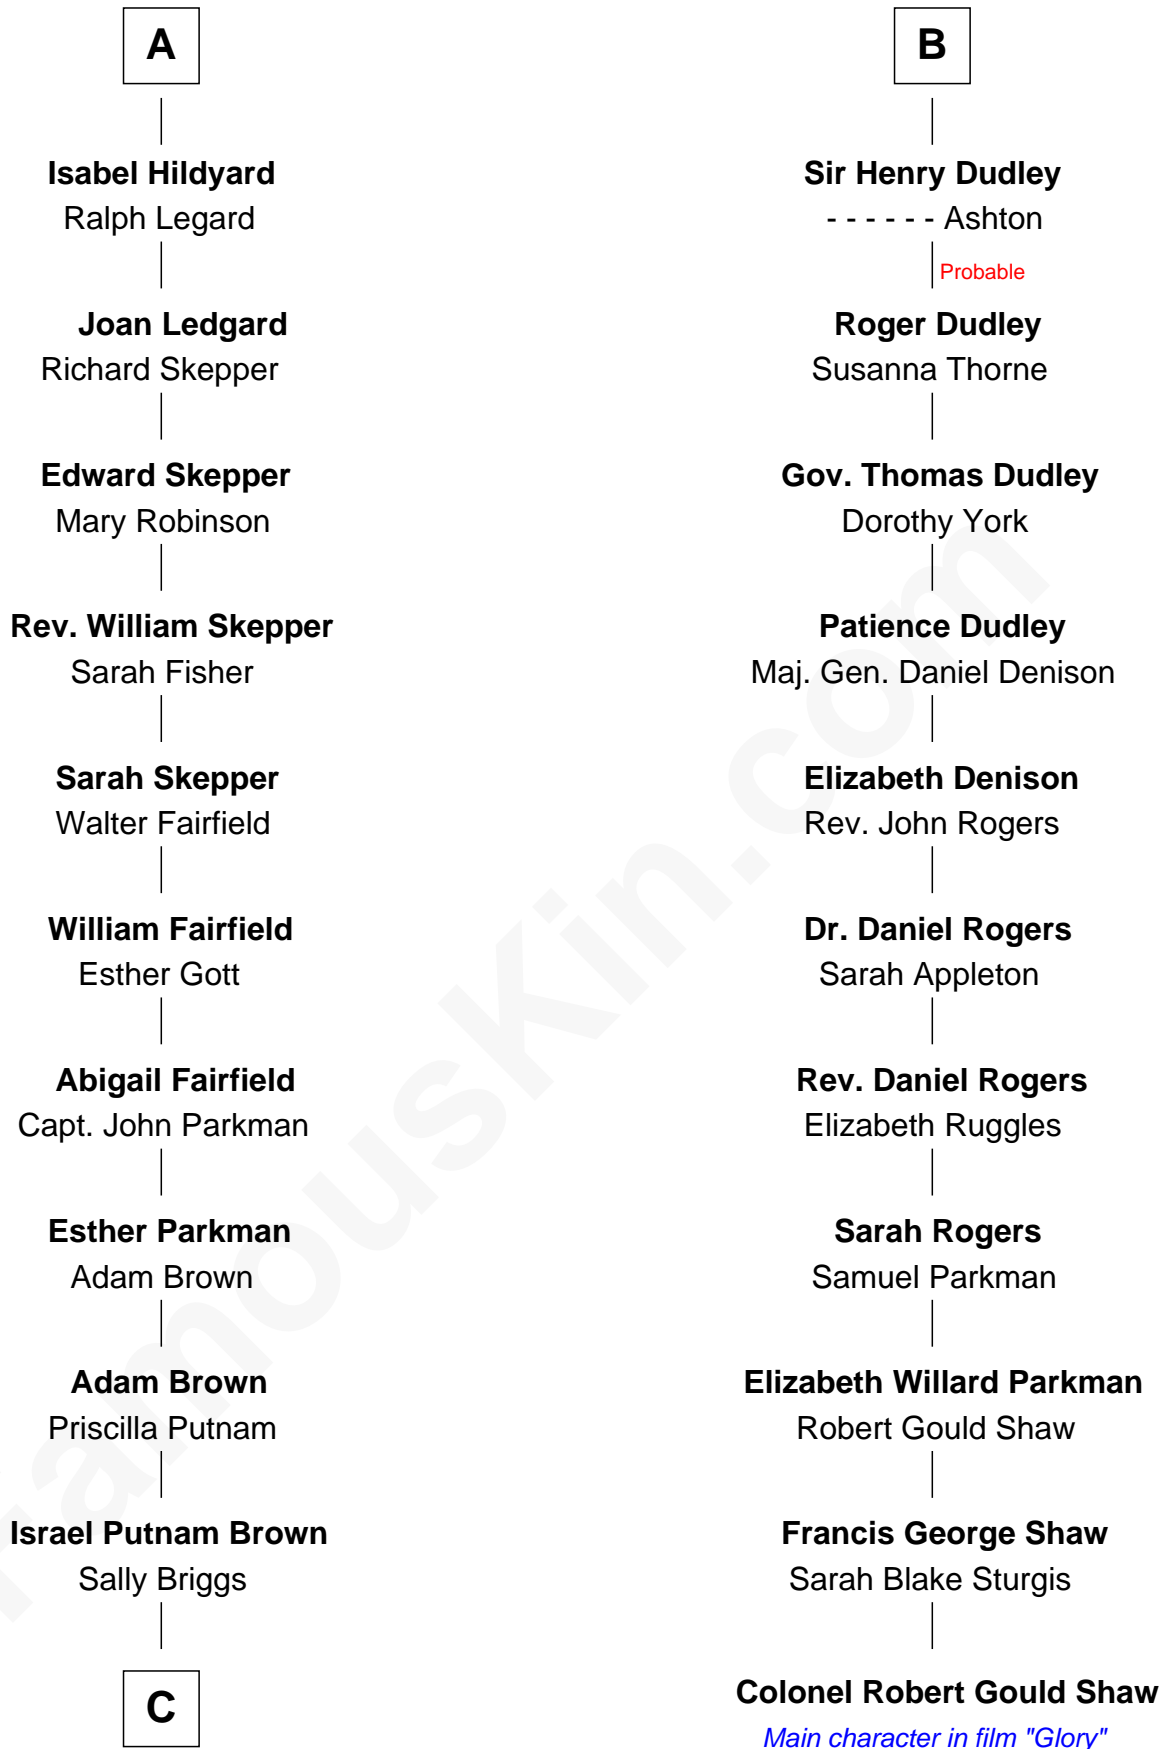

Eleanor Plantagenet

Richard Fitzalan

Alice Fitzalan

Sir Thomas de Holand

Eleanor Holand

Edward Cherleton

Joyce Cherleton

Sir John Tiptoft

Joyce Tiptoft

Sir Edmund Sutton

Sir Edward Sutton

Cecily Willoughby

Sir John Sutton

Cecily Grey

B

C

—
Sally Briggs Brown

Israel Chase Brewer

—
Sarah Almeda Brewer

Calvin Galusha Coolidge

—
Col. John Calvin Coolidge

Victoria Josephine Moor

—
Calvin Coolidge

30th U.S. President