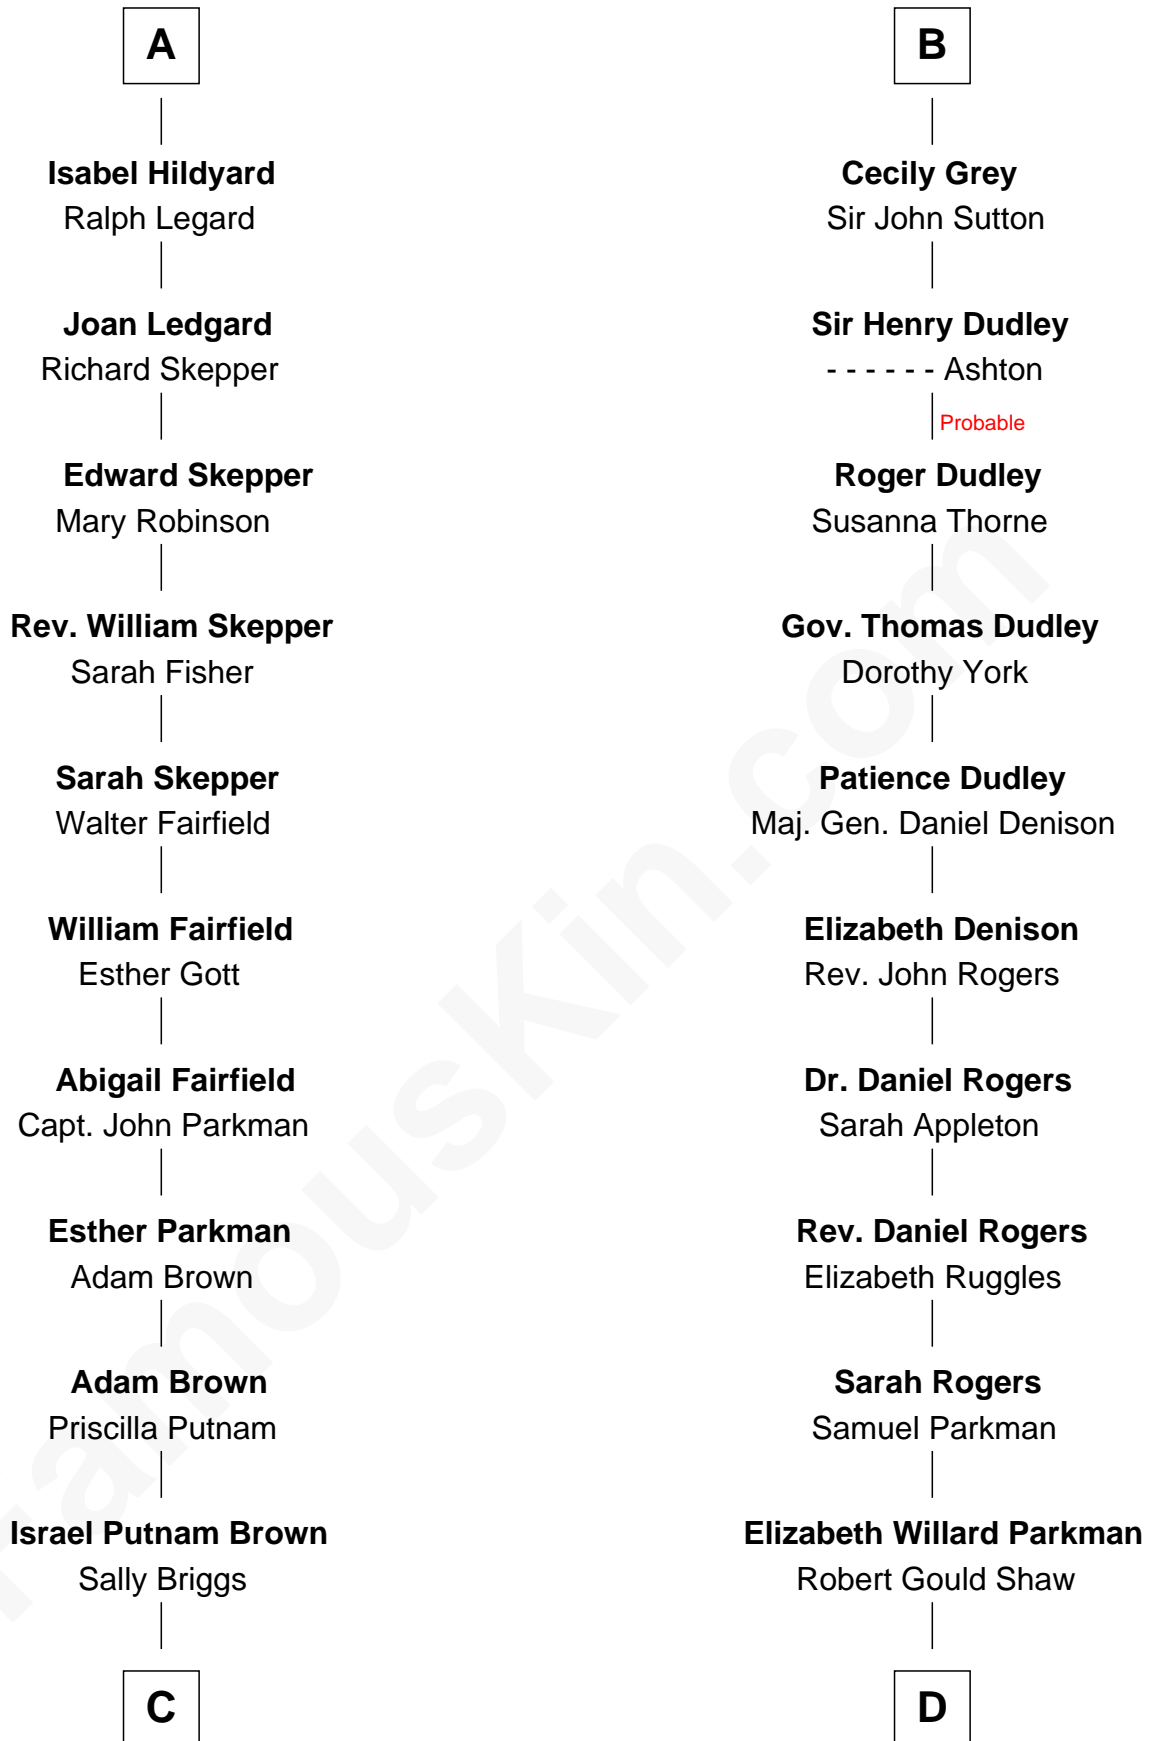

**FamousKin.com**  
**Relationship Chart of**  
**Calvin Coolidge**  
*30th U.S. President*

**18th cousin 2 times removed of**  
**Colonel Robert Gould Shaw**  
*U.S. Civil War leader of film "Glory" fame*

**C**

**Sally Briggs Brown**  
Israel Chase Brewer

**Sarah Almeda Brewer**  
Calvin Galusha Coolidge

**Col. John Calvin Coolidge**  
Victoria Josephine Moor

**Calvin Coolidge**  
*30th U.S. President*

**D**

**Francis George Shaw**  
Sarah Blake Sturgis

**Colonel Robert Gould Shaw**  
*Main character in film "Glory"*

FamousKin.com