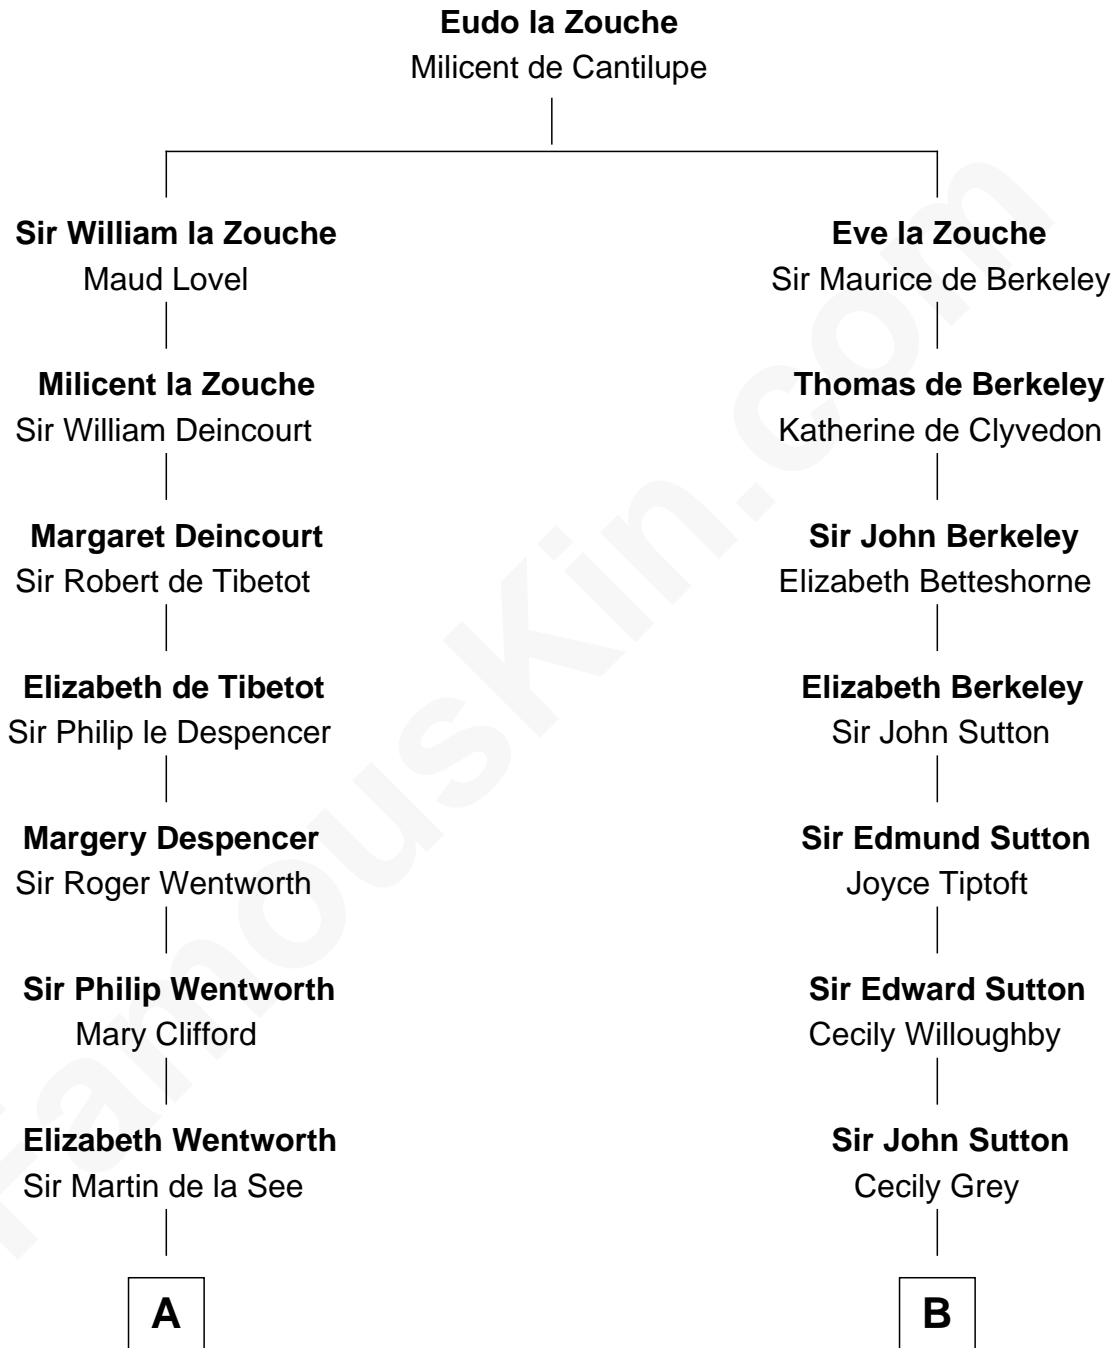

FamousKin.com

Relationship Chart of

Calvin Coolidge

30th U.S. President

17th cousin 4 times removed of

Colonel Robert Gould Shaw

U.S. Civil War leader of film "Glory" fame

C

Israel Putnam Brown

Sally Briggs

Sally Briggs Brown

Israel Chase Brewer

Sarah Almeda Brewer

Calvin Galusha Coolidge

Col. John Calvin Coolidge

Victoria Josephine Moor