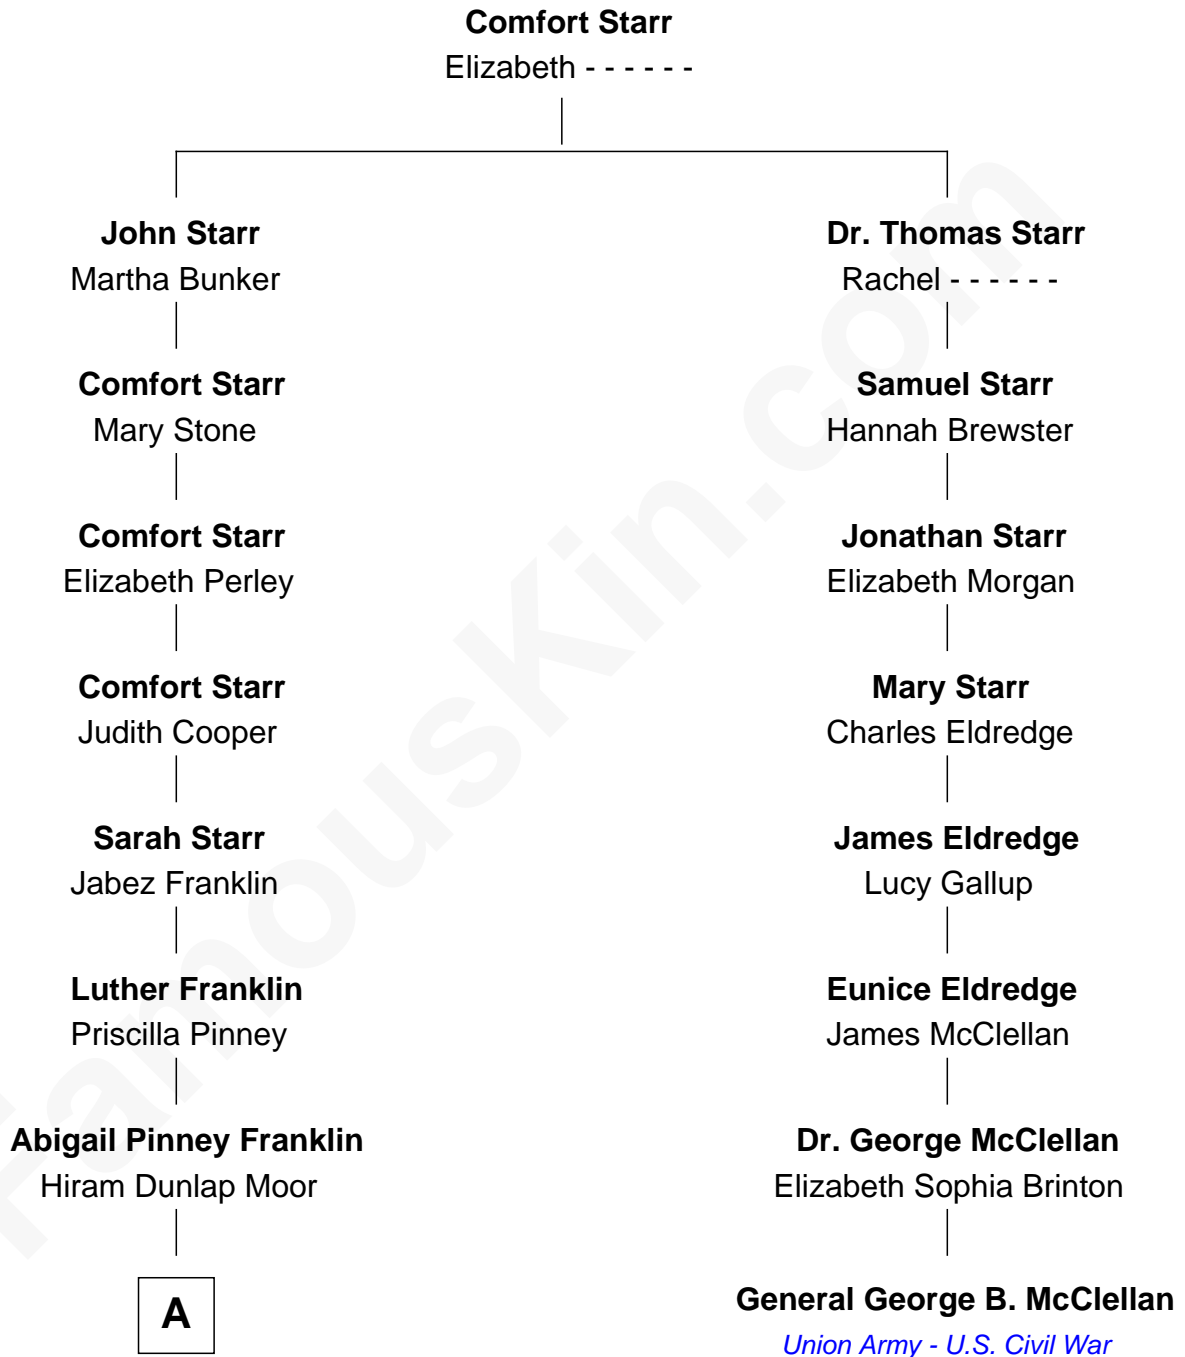

FamousKin.com
Relationship Chart of
Calvin Coolidge
30th U.S. President

7th cousin 1 time removed of
General George B. McClellan
Union Army - U.S. Civil War

A

Victoria Josephine Moor
Col. John Calvin Coolidge

Calvin Coolidge
30th U.S. President

FamousKin.com