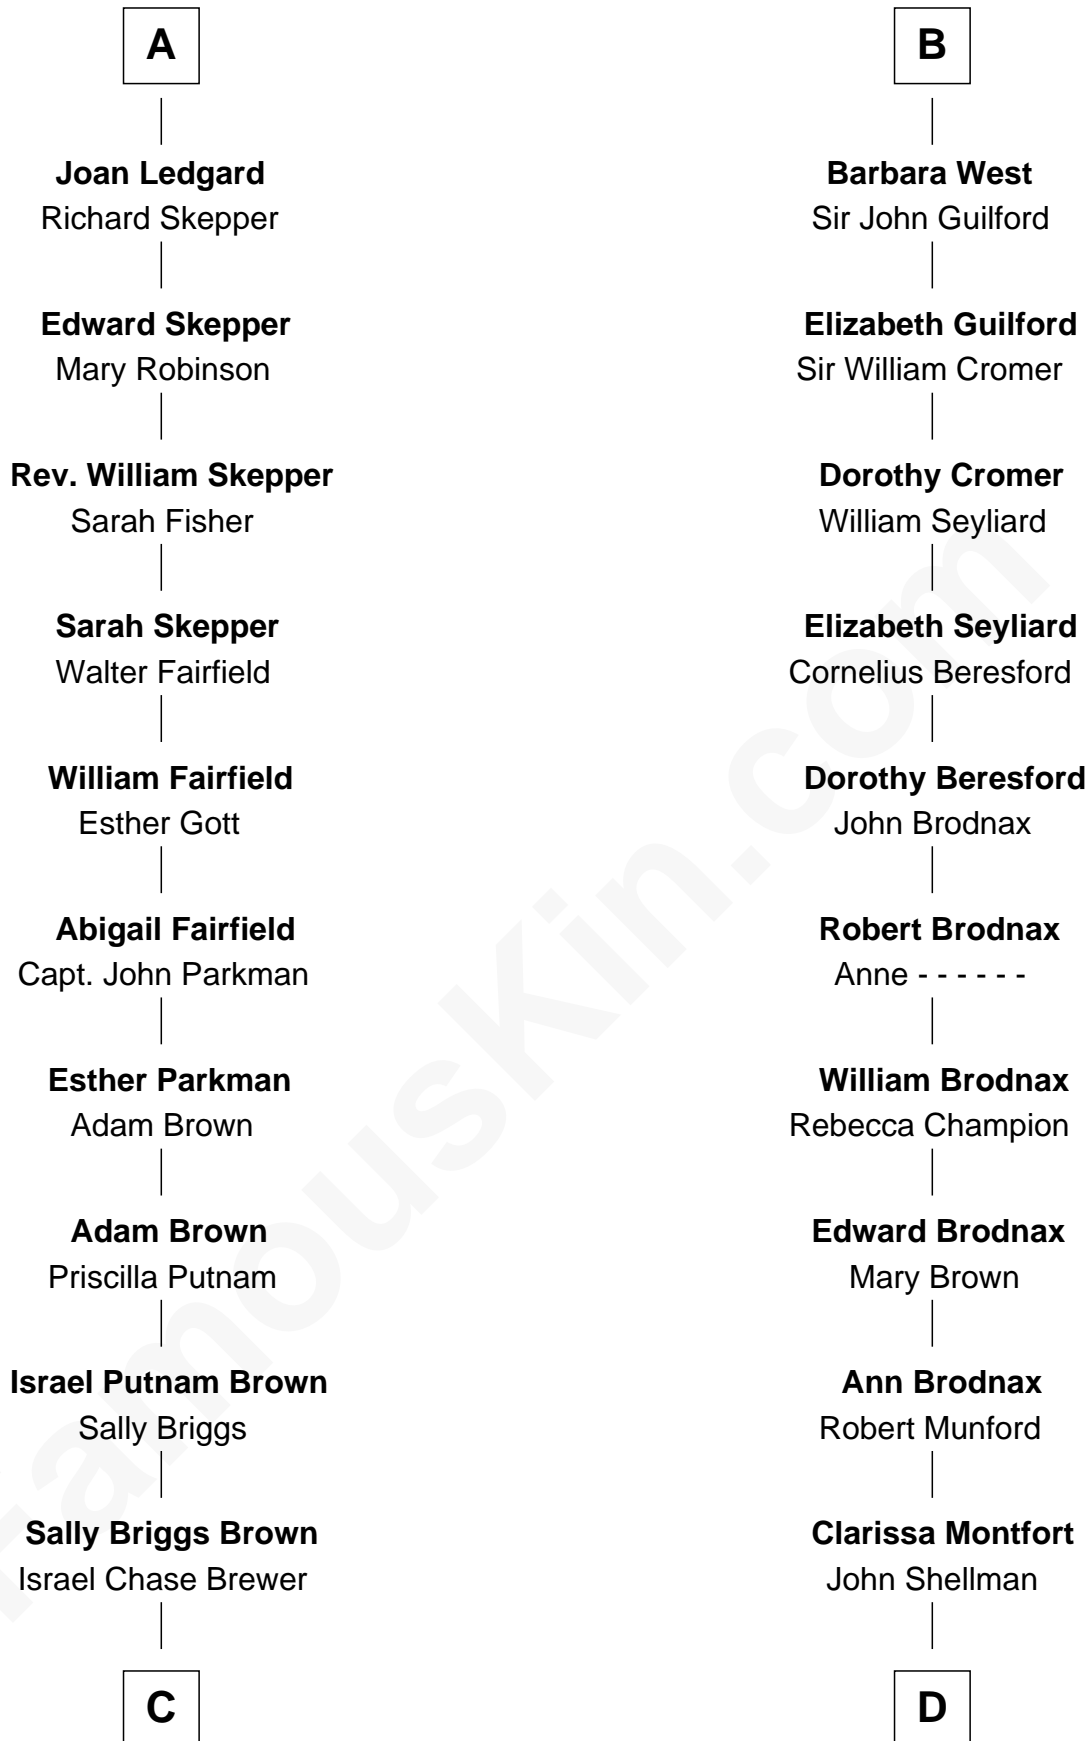

Sir Thomas Hoo

**Anne Hoo**

Sir Roger Copley

**Eleanor Copley**

Sir Thomas West

**B**

**C**

**Sarah Almeda Brewer**  
Calvin Galusha Coolidge

**Col. John Calvin Coolidge**  
Victoria Josephine Moor

**Calvin Coolidge**  
*30th U.S. President*

**D**

**Susan Montfort Shellman**  
Samuel Howard Fay

**Harriet Eleanor Fay**  
Rev. James Smith Bush

**Samuel Prescott Bush**  
Flora Sheldon

**Prescott Sheldon Bush**  
Dorothy Wear Walker

**George H. W. Bush**  
*41st U.S. President*

FamousKin.com