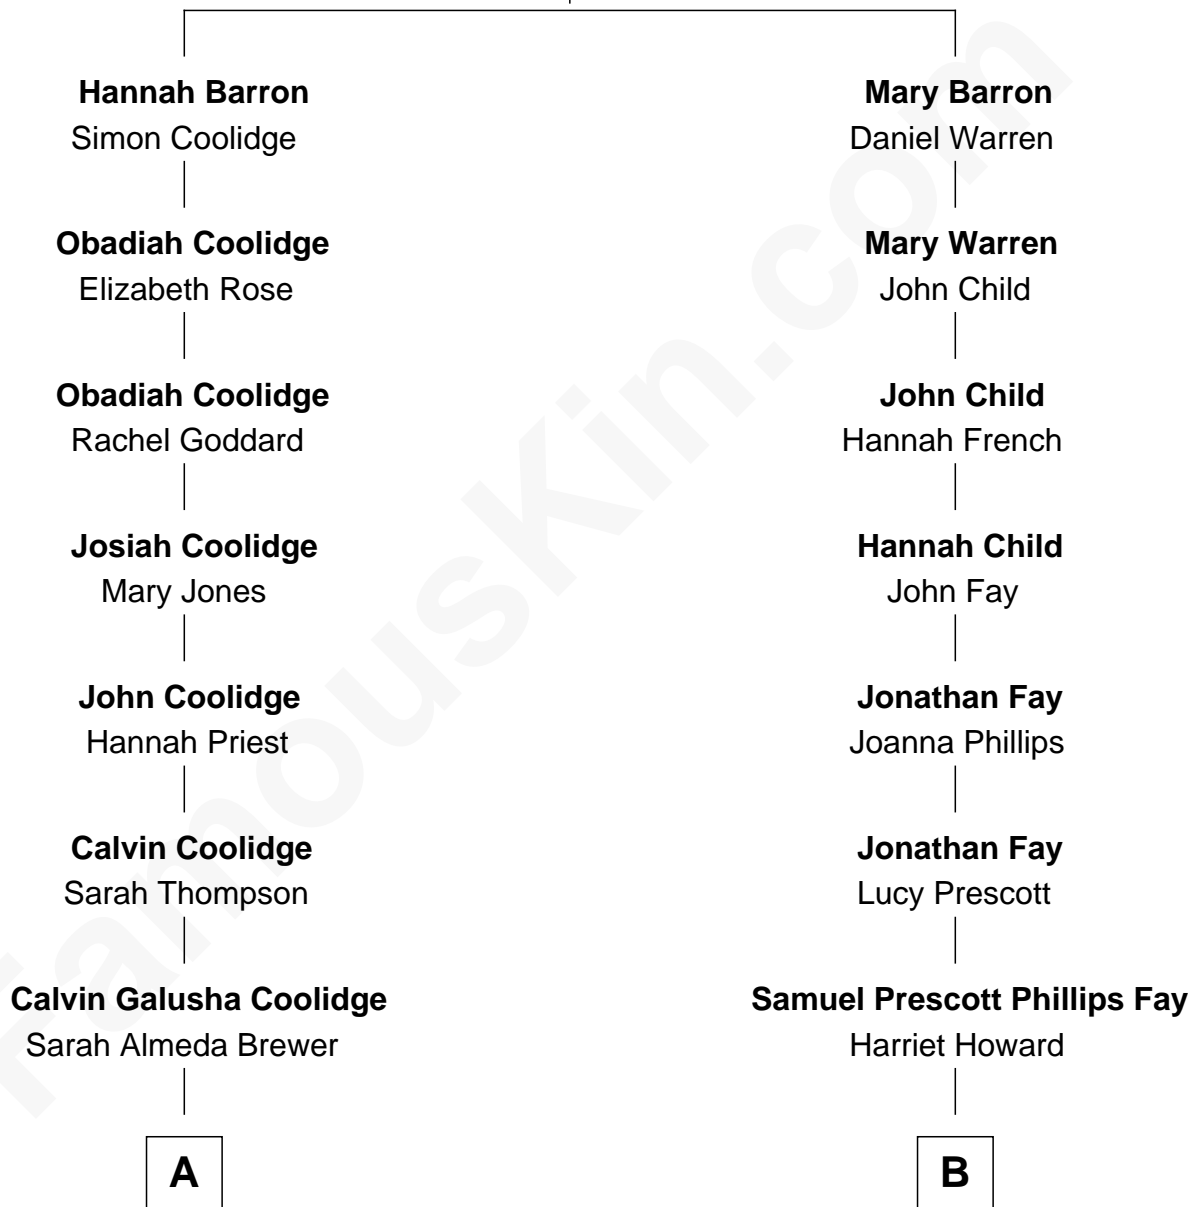

# FamousKin.com Relationship Chart of

**Calvin Coolidge**

*30th U.S. President*

8th cousin 3 times removed of

**George H. W. Bush**

*41st U.S. President*

**Ellis Barron**

Grace - - - - -

**A**

**Col. John Calvin Coolidge**

Victoria Josephine Moor

**Calvin Coolidge**

*30th U.S. President*

**B**

**Samuel Howard Fay**

Susan Montfort Shellman

**Harriet Eleanor Fay**

Rev. James Smith Bush

**Samuel Prescott Bush**

Flora Sheldon

**Prescott Sheldon Bush**

Dorothy Wear Walker

**George H. W. Bush**

*41st U.S. President*