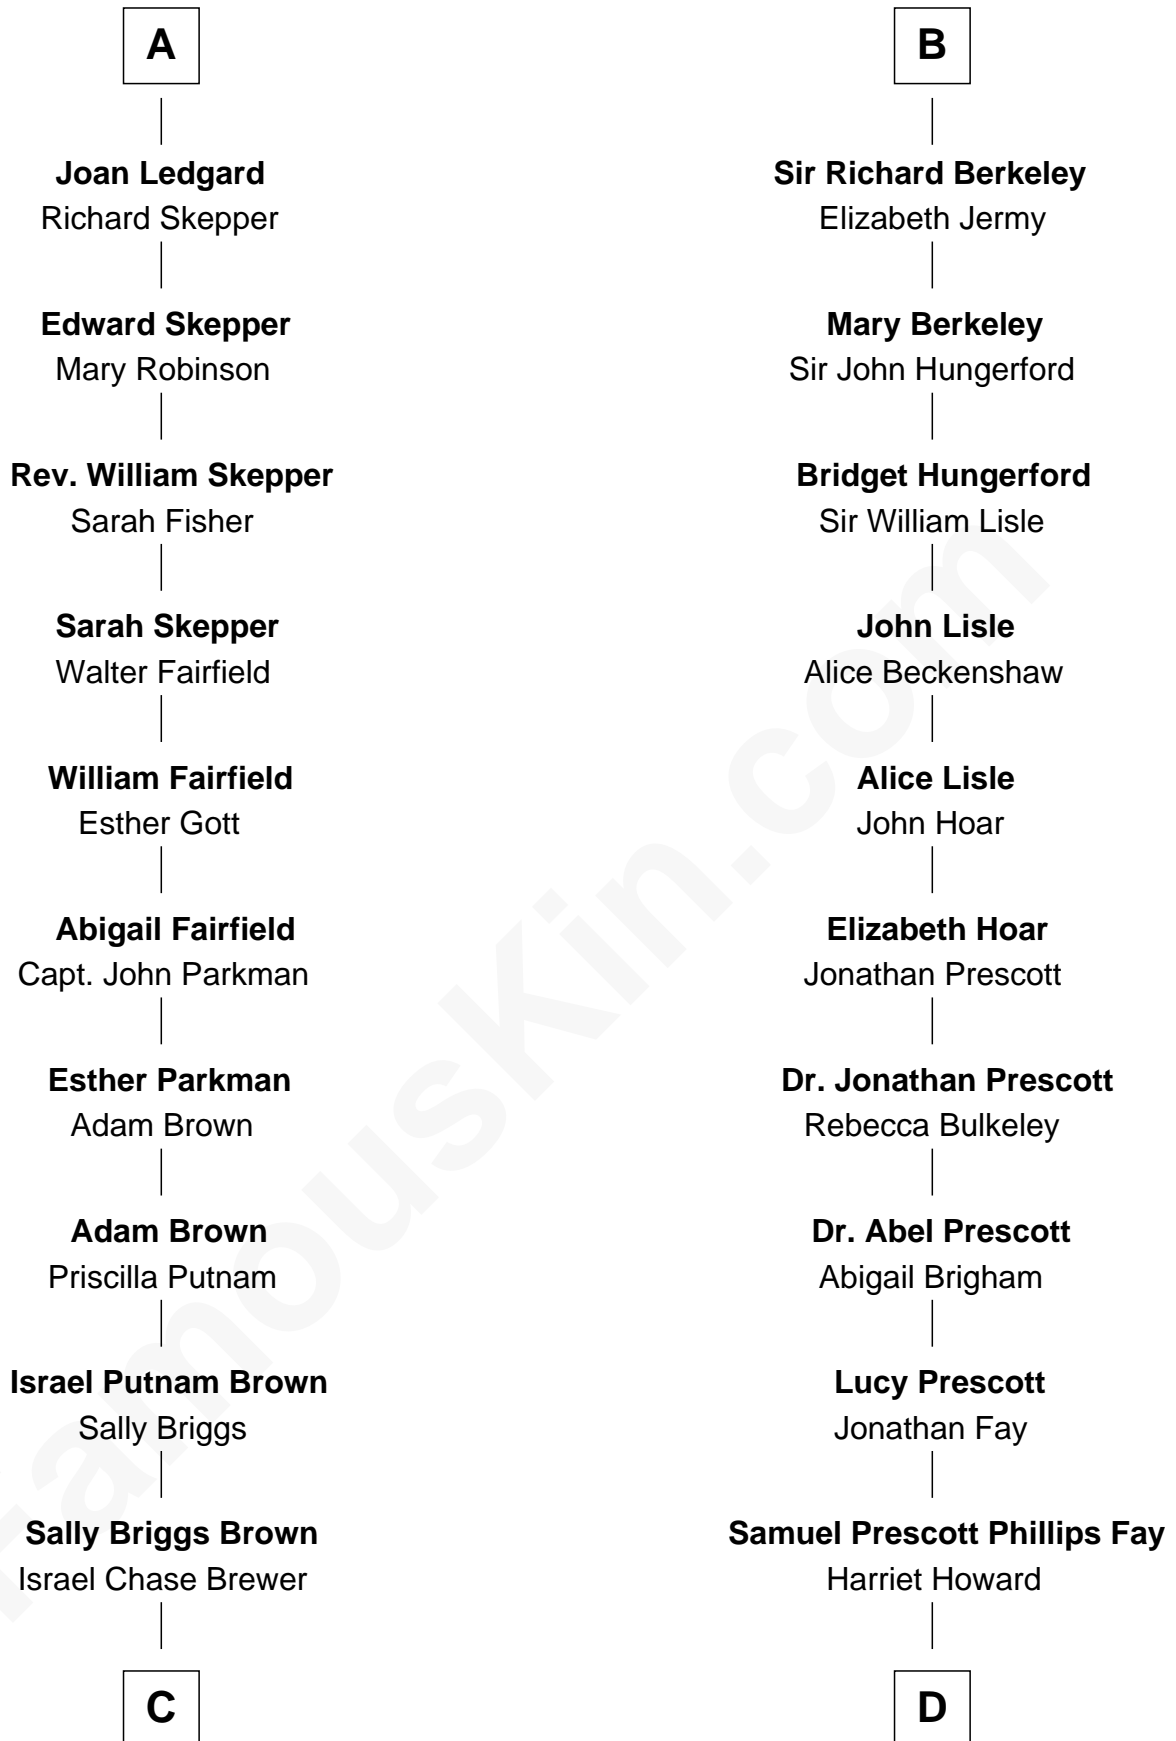

**Isabel de la Pole**  
Thomas Morley

**Sir Humphrey Stafford**  
Elizabeth Burdet

**Anne Morley**  
Sir John Hastings

**Sir Humphrey Stafford**  
Eleanor Aylesbury

**Elizabeth Hastings**  
Sir Robert Hildyard

**Anne Stafford**  
Sir William Berkeley

**Sir Piers Hildyard**  
Joan de la See

**Richard Berkeley**  
Elizabeth Conningsby

**Isabel Hildyard**  
Ralph Legard

**Sir John Berkeley**  
Isabel Dennis

**A**

**B**

**C**

**Sarah Almeda Brewer**  
Calvin Galusha Coolidge

**Col. John Calvin Coolidge**  
Victoria Josephine Moor

**Calvin Coolidge**  
*30th U.S. President*

**D**

**Samuel Howard Fay**  
Susan Montfort Shellman

**Harriet Eleanor Fay**  
Rev. James Smith Bush

**Samuel Prescott Bush**  
Flora Sheldon

**Prescott Sheldon Bush**  
Dorothy Wear Walker

**George H. W. Bush**  
*41st U.S. President*