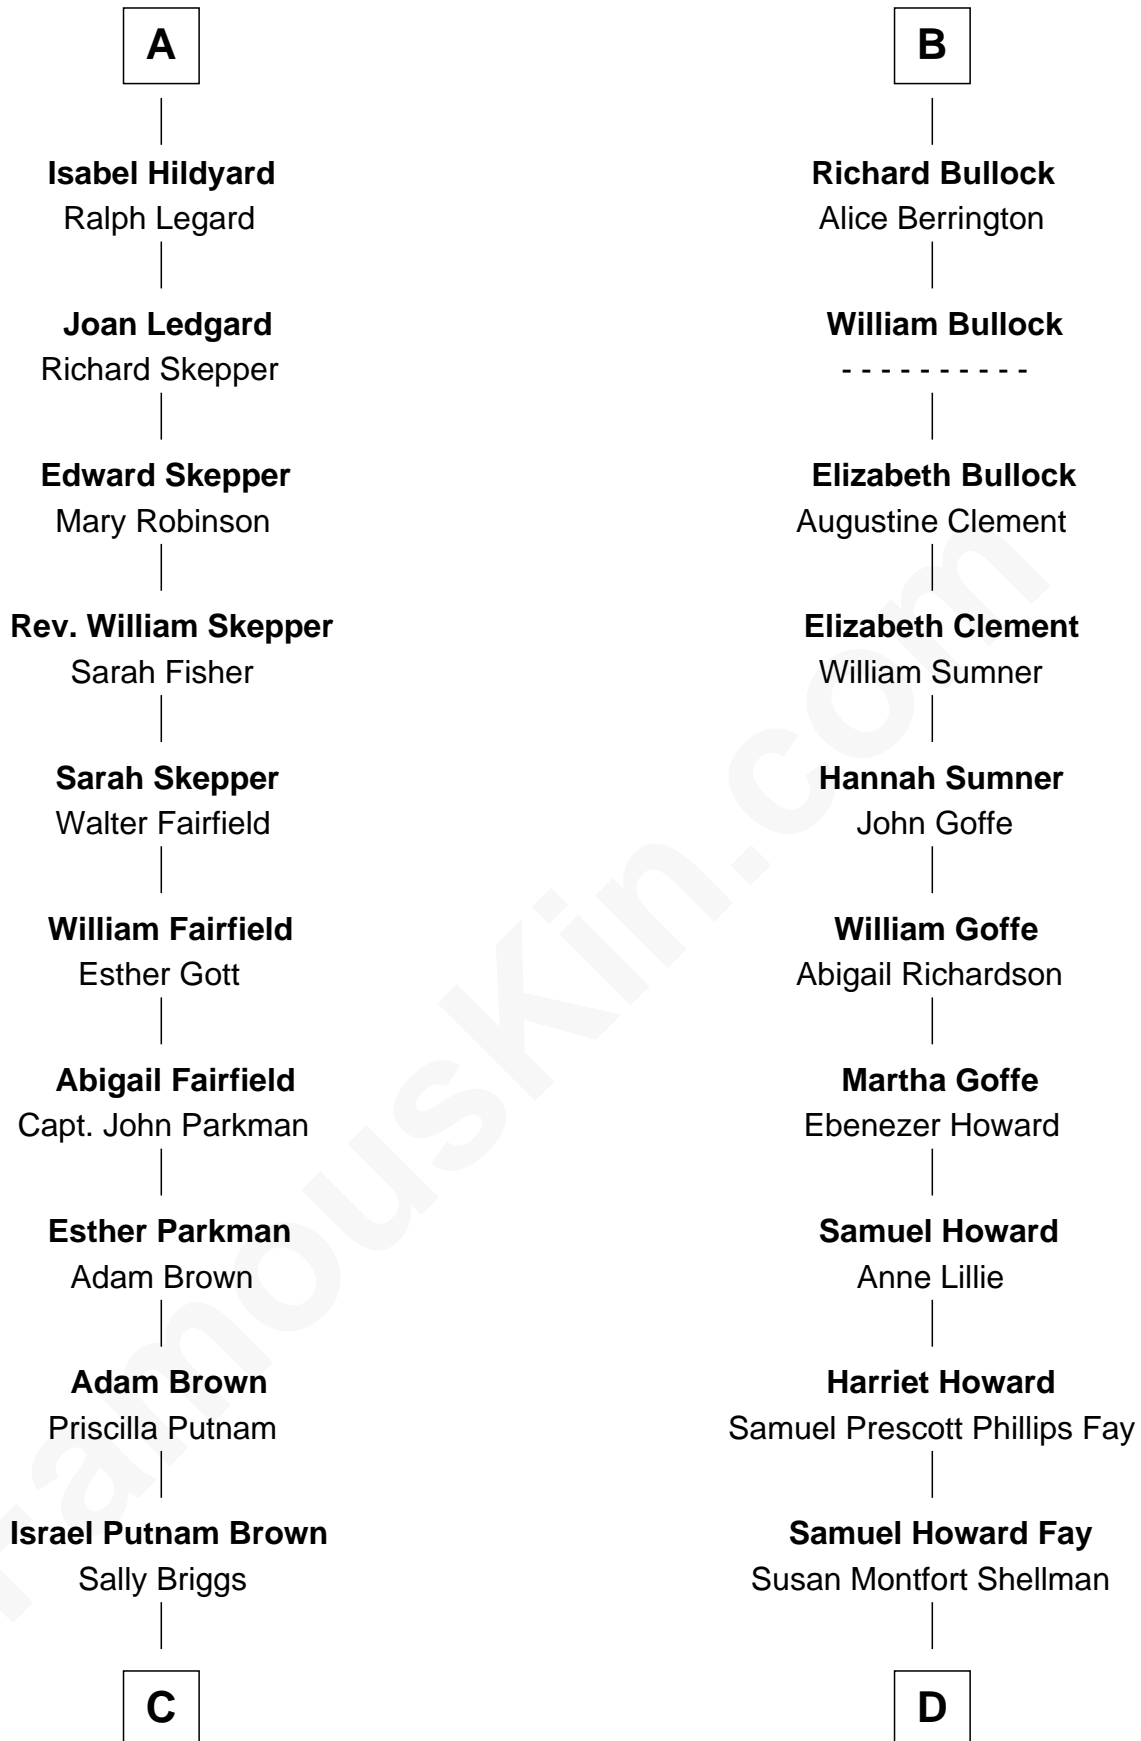

FamousKin.com Relationship Chart of

Calvin Coolidge
30th U.S. President

20th cousin of

George H. W. Bush
41st U.S. President

William de Montagu
Katherine de Grandison

C

Sally Briggs Brown
Israel Chase Brewer

Sarah Almeda Brewer
Calvin Galusha Coolidge

Col. John Calvin Coolidge
Victoria Josephine Moor

Calvin Coolidge
30th U.S. President

D

Harriet Eleanor Fay
Rev. James Smith Bush

Samuel Prescott Bush
Flora Sheldon

Prescott Sheldon Bush
Dorothy Wear Walker

George H. W. Bush
41st U.S. President

FamousKin.com