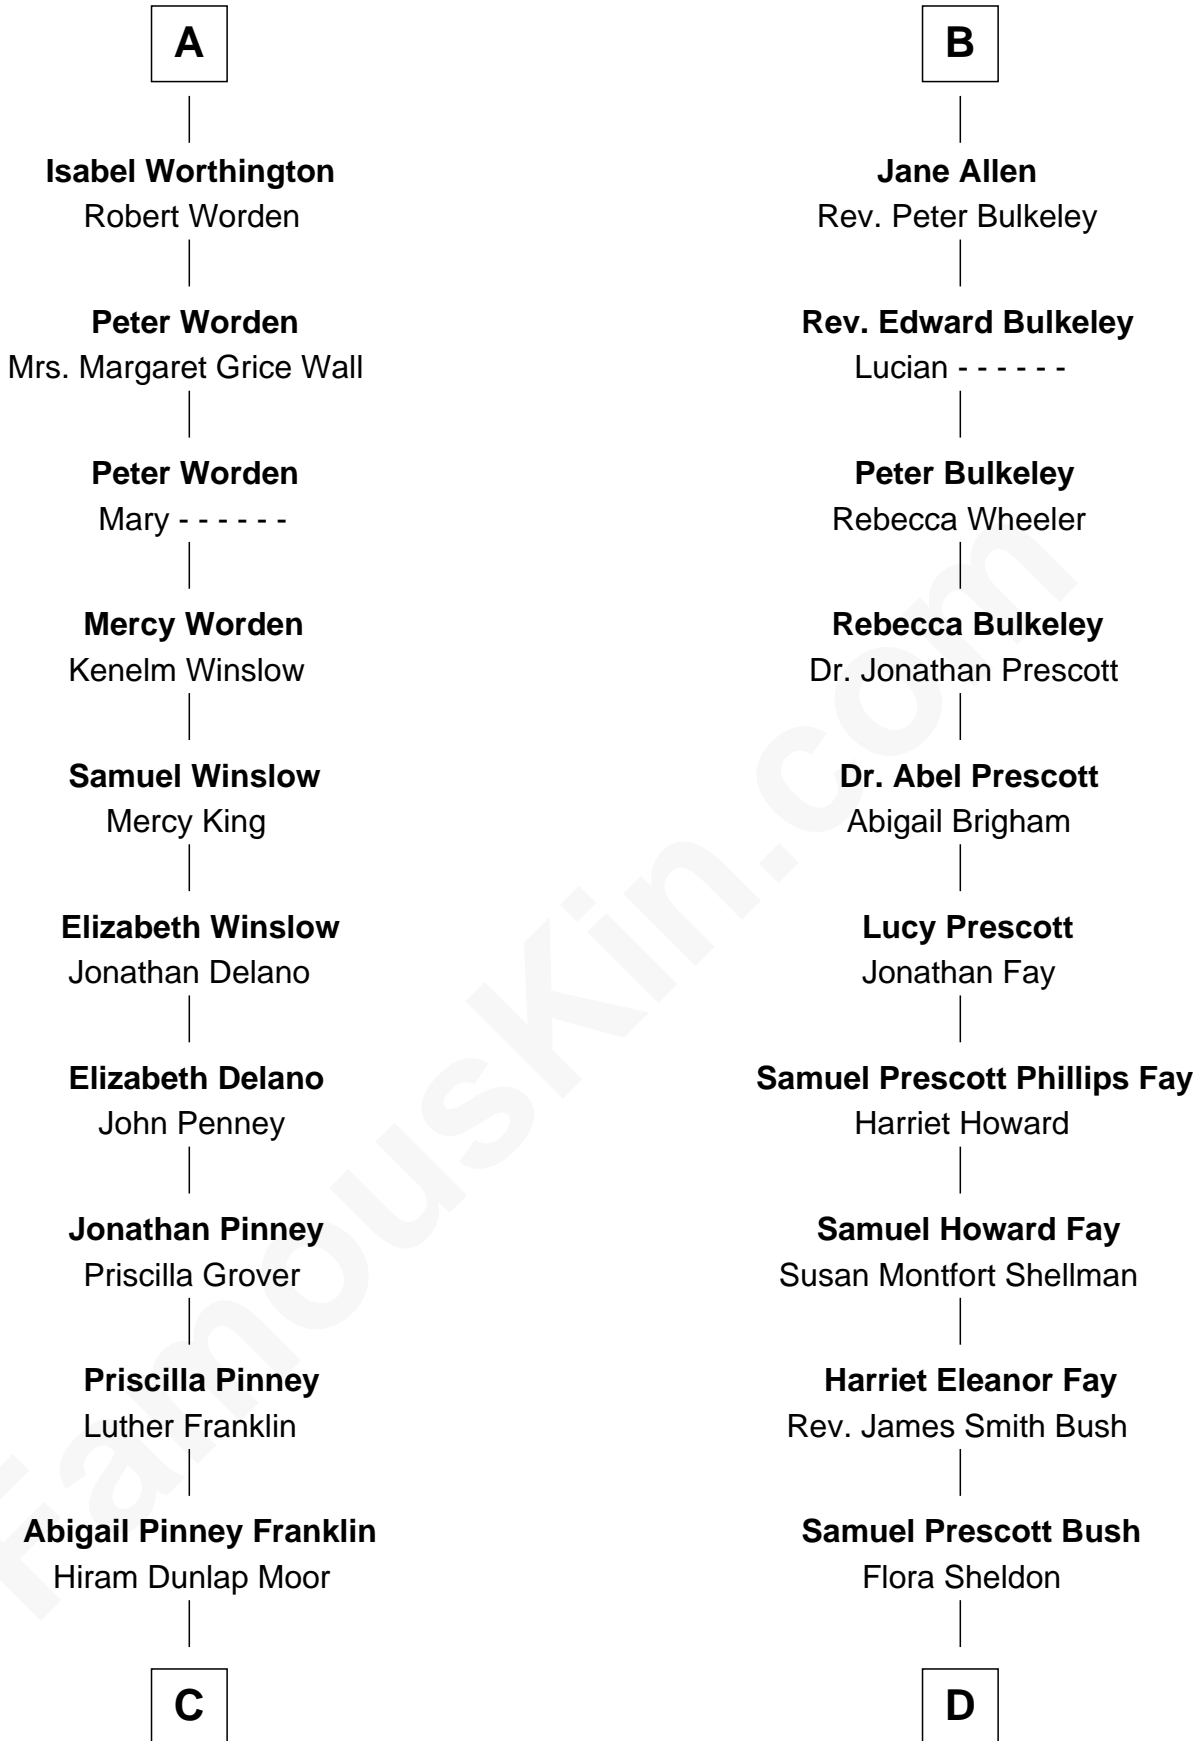

FamousKin.com Relationship Chart of

Calvin Coolidge
30th U.S. President

18th cousin of

George H. W. Bush
41st U.S. President

C

Victoria Josephine Moor
Col. John Calvin Coolidge

Calvin Coolidge
30th U.S. President

D

Prescott Sheldon Bush
Dorothy Wear Walker

George H. W. Bush
41st U.S. President

FamousKin.com