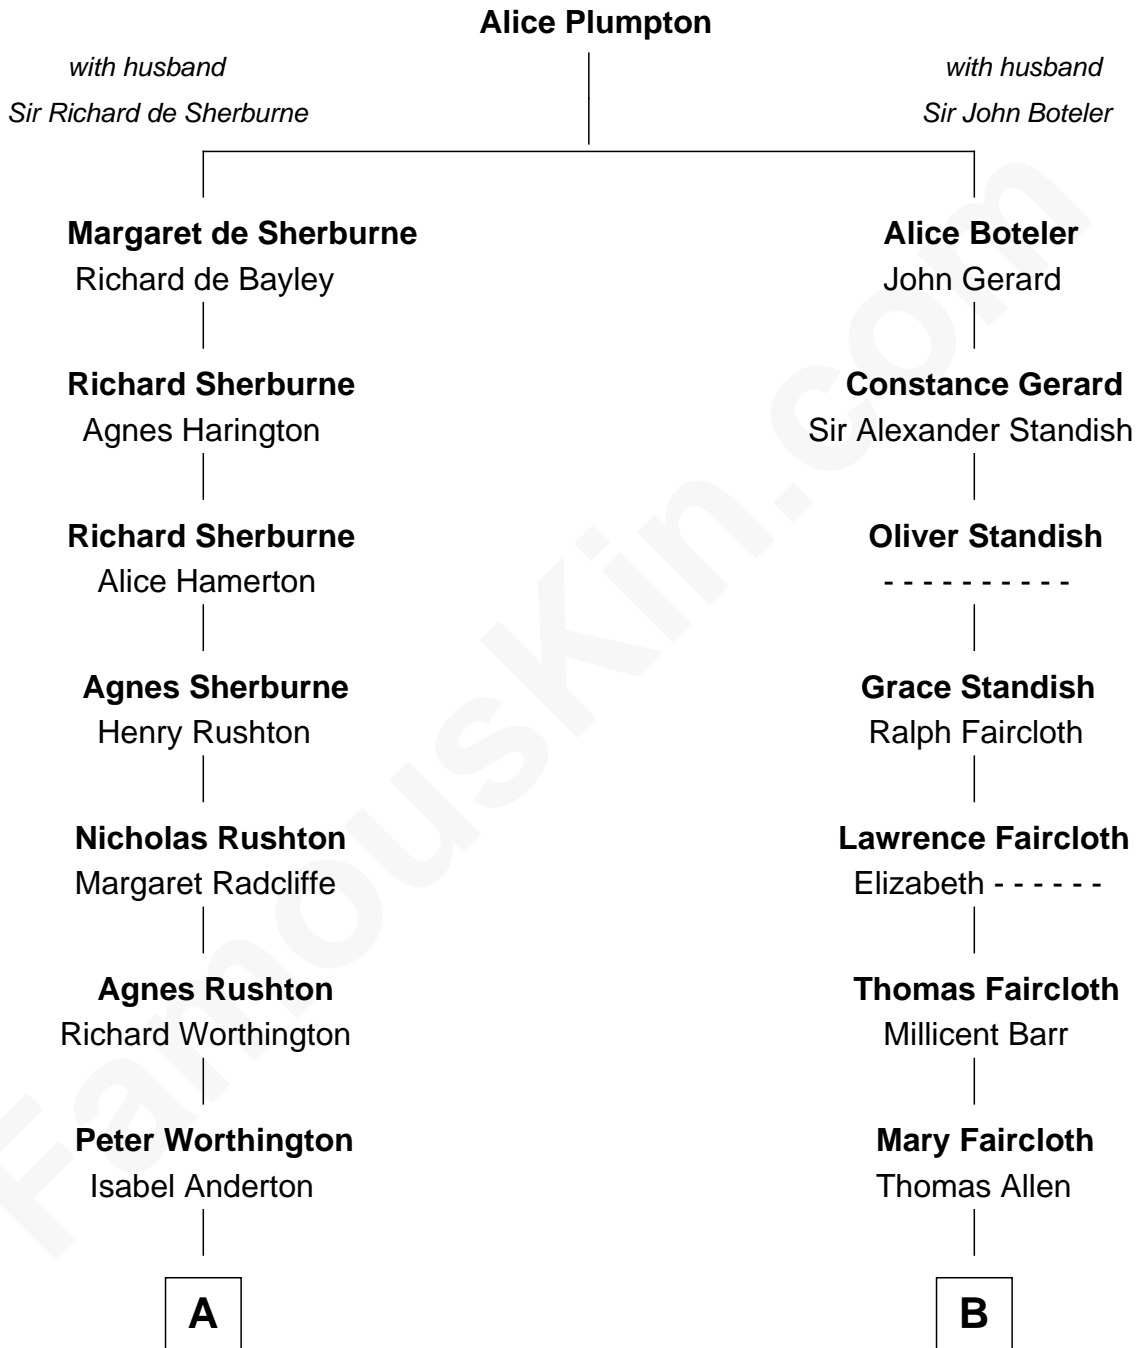

FamousKin.com Relationship Chart of

Calvin Coolidge
30th U.S. President

18th cousin of

George H. W. Bush
41st U.S. President

C

Victoria Josephine Moor
Col. John Calvin Coolidge

Calvin Coolidge
30th U.S. President

D

Prescott Sheldon Bush
Dorothy Wear Walker

George H. W. Bush
41st U.S. President

FamousKin.com