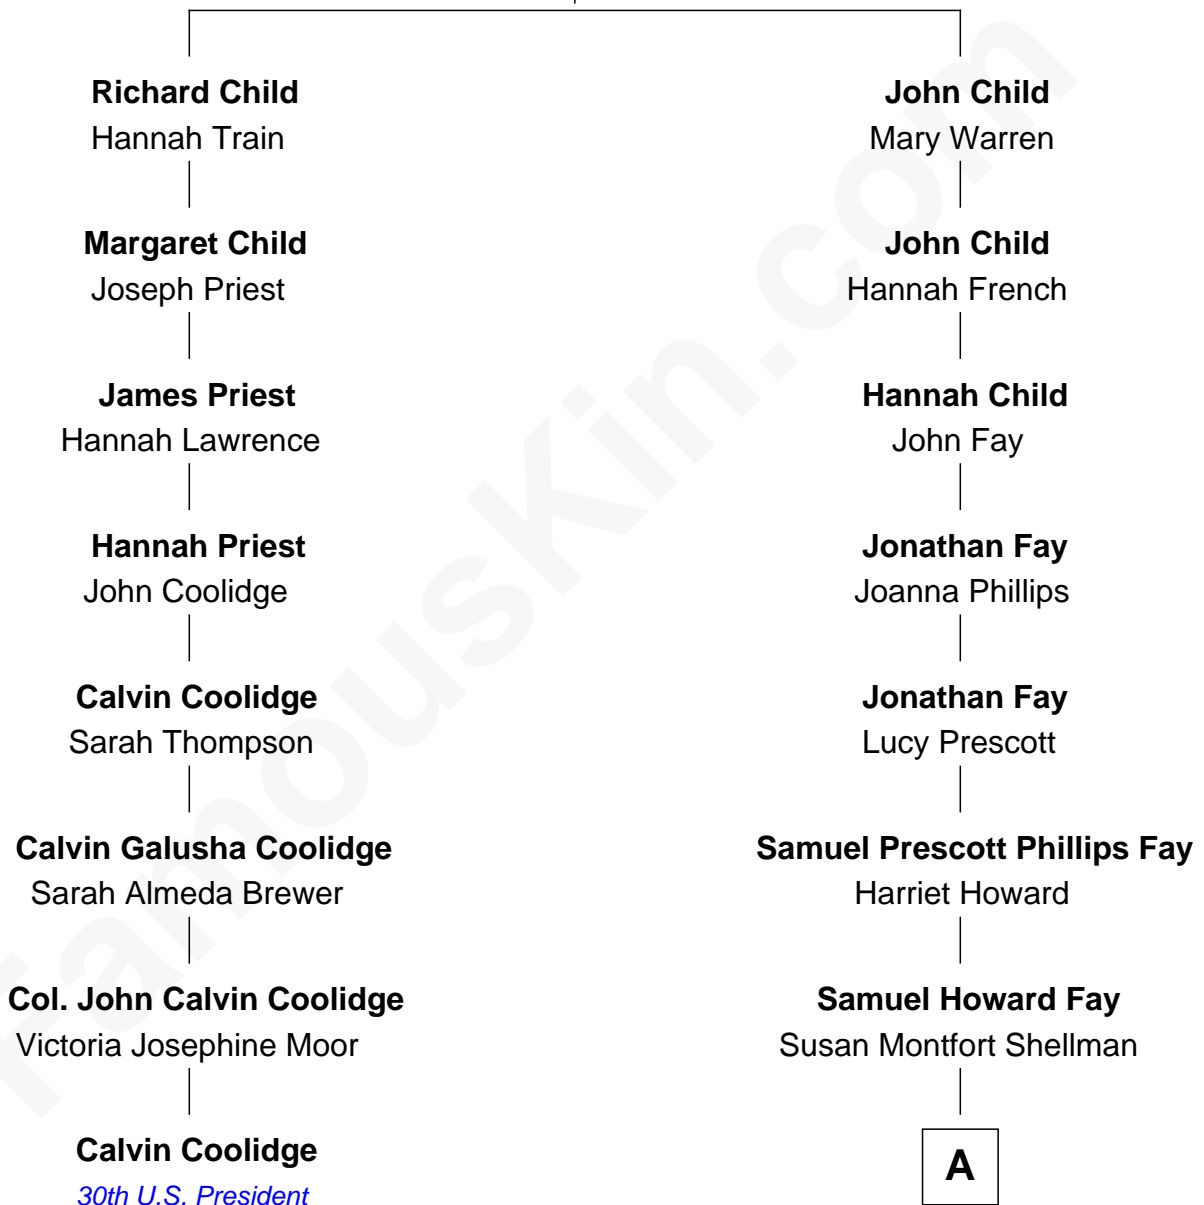

# FamousKin.com Relationship Chart of

**Calvin Coolidge**

*30th U.S. President*

7th cousin 3 times removed of

**George H. W. Bush**

*41st U.S. President*

**Joshua Child**

Mary Sadler

**A**

**Harriet Eleanor Fay**  
Rev. James Smith Bush

**Samuel Prescott Bush**  
Flora Sheldon

**Prescott Sheldon Bush**  
Dorothy Wear Walker

**George H. W. Bush**  
*41st U.S. President*

FamousKin.com