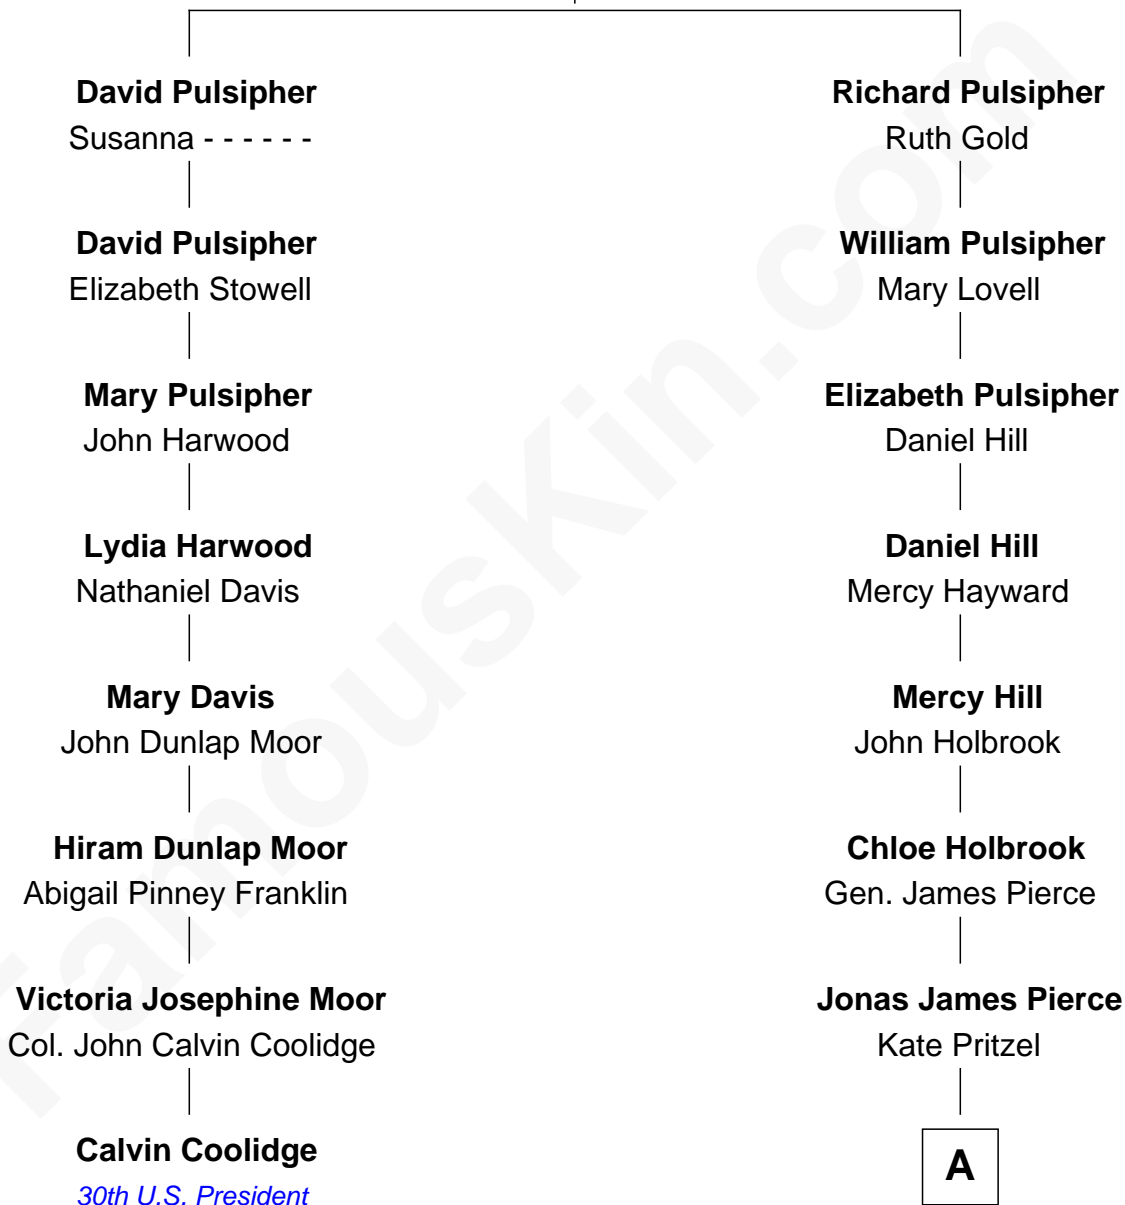

FamousKin.com
Relationship Chart of
Calvin Coolidge
30th U.S. President

7th cousin 2 times removed of
Barbara (Pierce) Bush
First Lady of President George H.W. Bush

Benedict Pulsipher
 Susanna Waters

A

—
Scott Pierce

Mabel Marvin

—
Marvin Pierce

Pauline Robinson

—
Barbara (Pierce) Bush

First Lady of George H.W. Bush

FamousKin.com