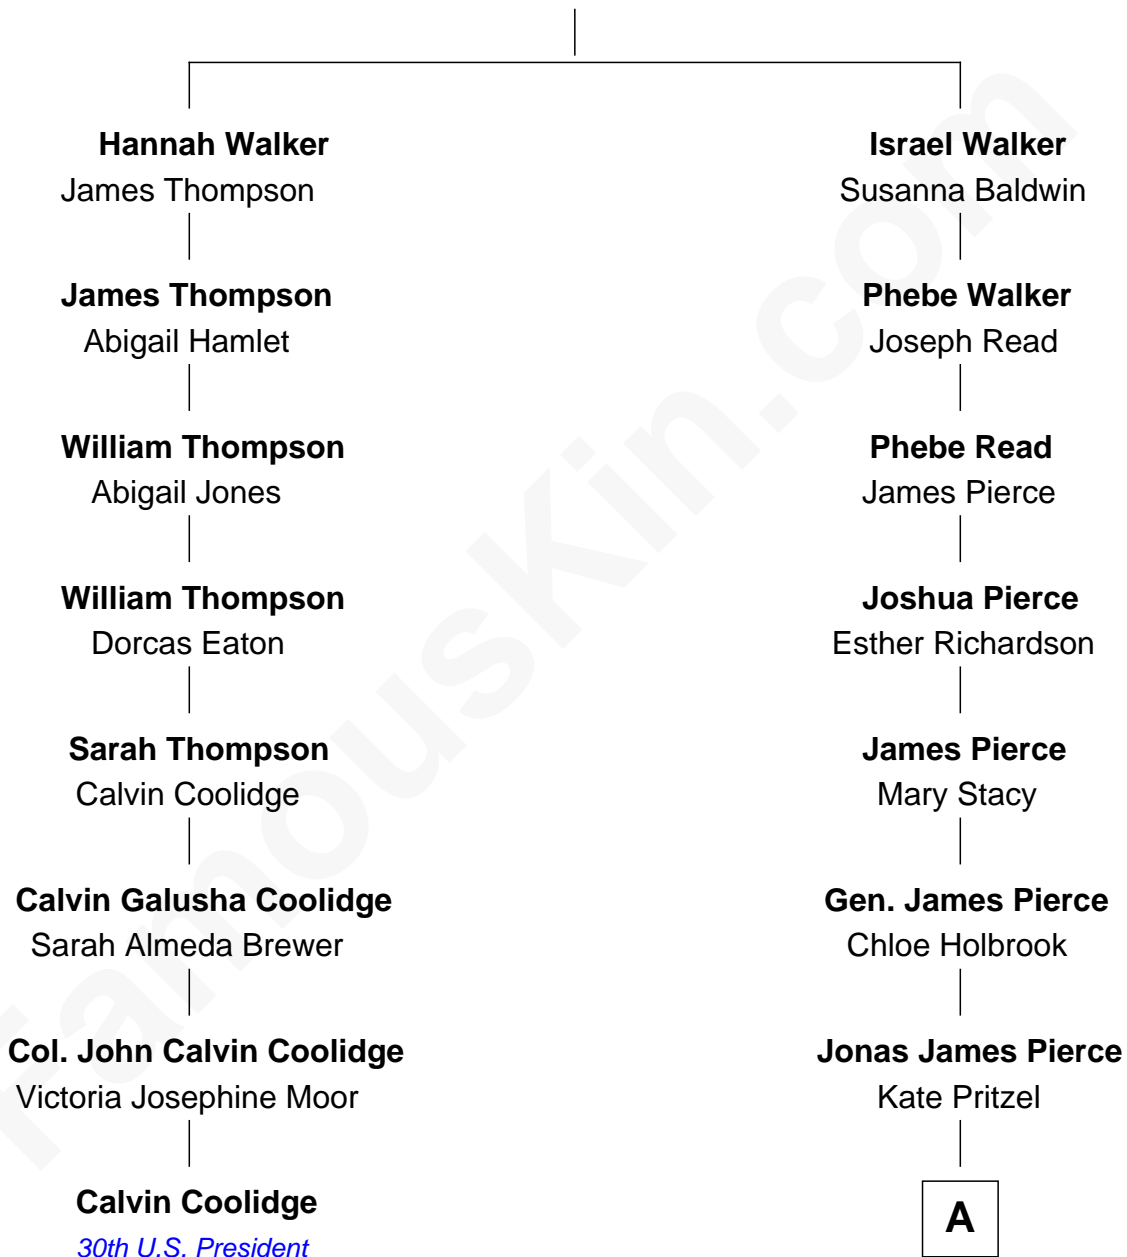

FamousKin.com Relationship Chart of

Calvin Coolidge

30th U.S. President

7th cousin 3 times removed of

George W. Bush

43rd U.S. President

Samuel Walker

A

|
Scott Pierce

Mabel Marvin

|
Marvin Pierce

Pauline Robinson

|
Barbara Pierce

George Herbert Walker Bush

|
George W. Bush

43rd U.S. President