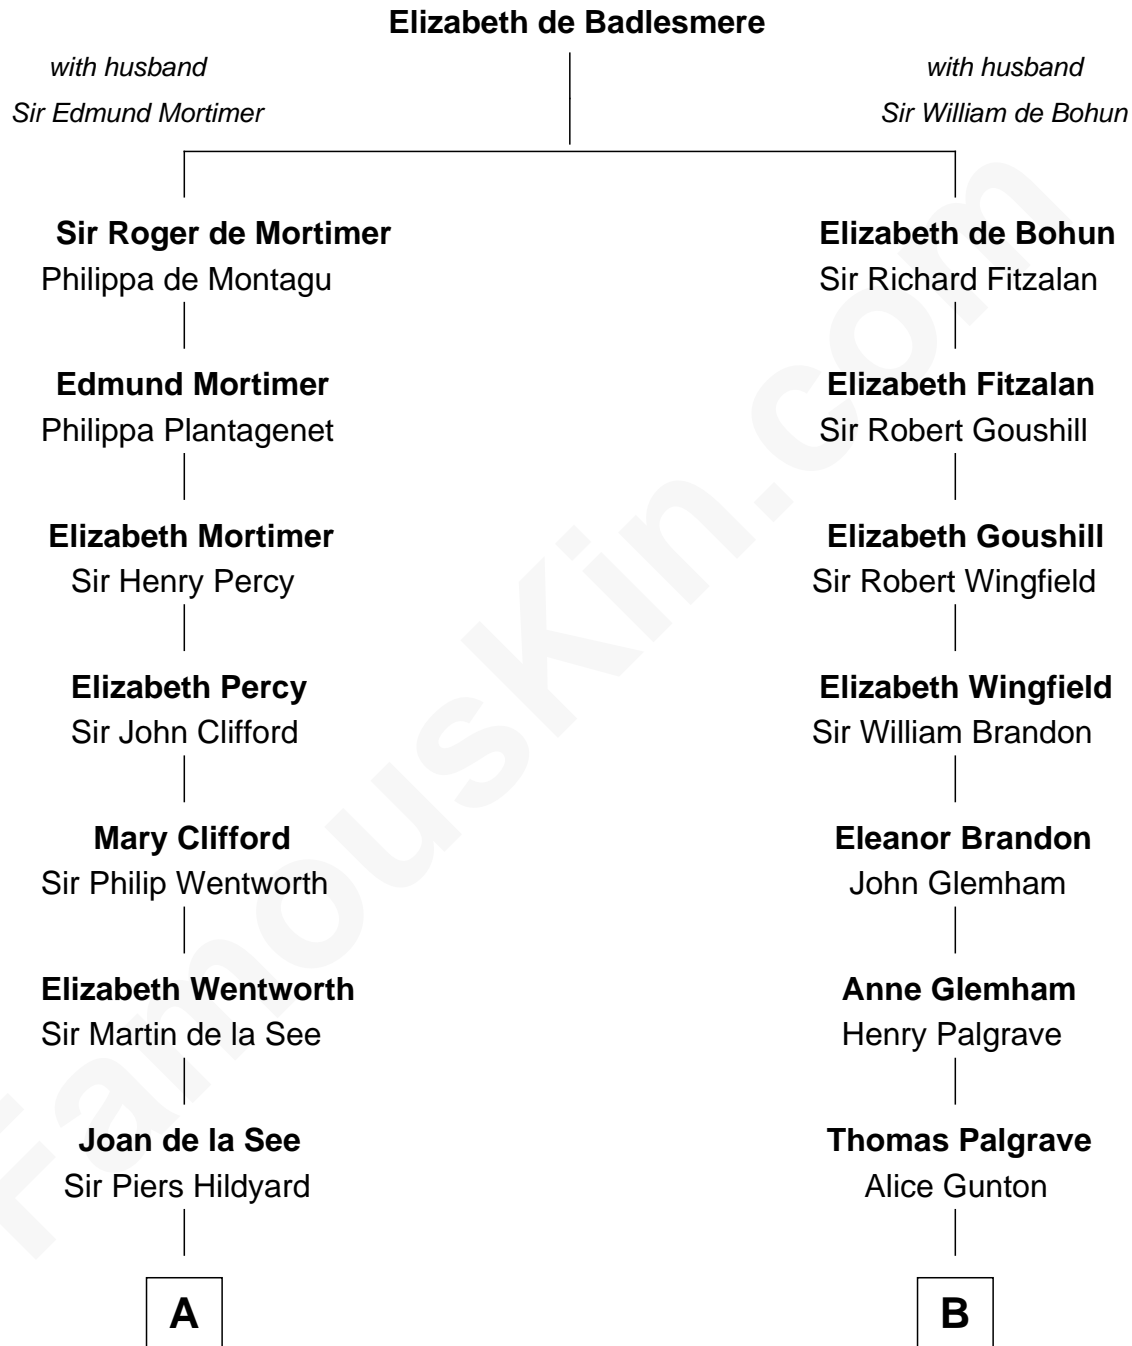

FamousKin.com Relationship Chart of

Calvin Coolidge

30th U.S. President

20th cousin 1 time removed of

George W. Bush

43rd U.S. President

C

Sally Briggs Brown
Israel Chase Brewer

Sarah Almeda Brewer
Calvin Galusha Coolidge

Col. John Calvin Coolidge
Victoria Josephine Moor

Calvin Coolidge
30th U.S. President

D

Harriet Eleanor Fay
Rev. James Smith Bush

Samuel Prescott Bush
Flora Sheldon

Prescott Sheldon Bush
Dorothy Wear Walker

George Herbert Walker Bush
Barbara Pierce

George W. Bush
43rd U.S. President